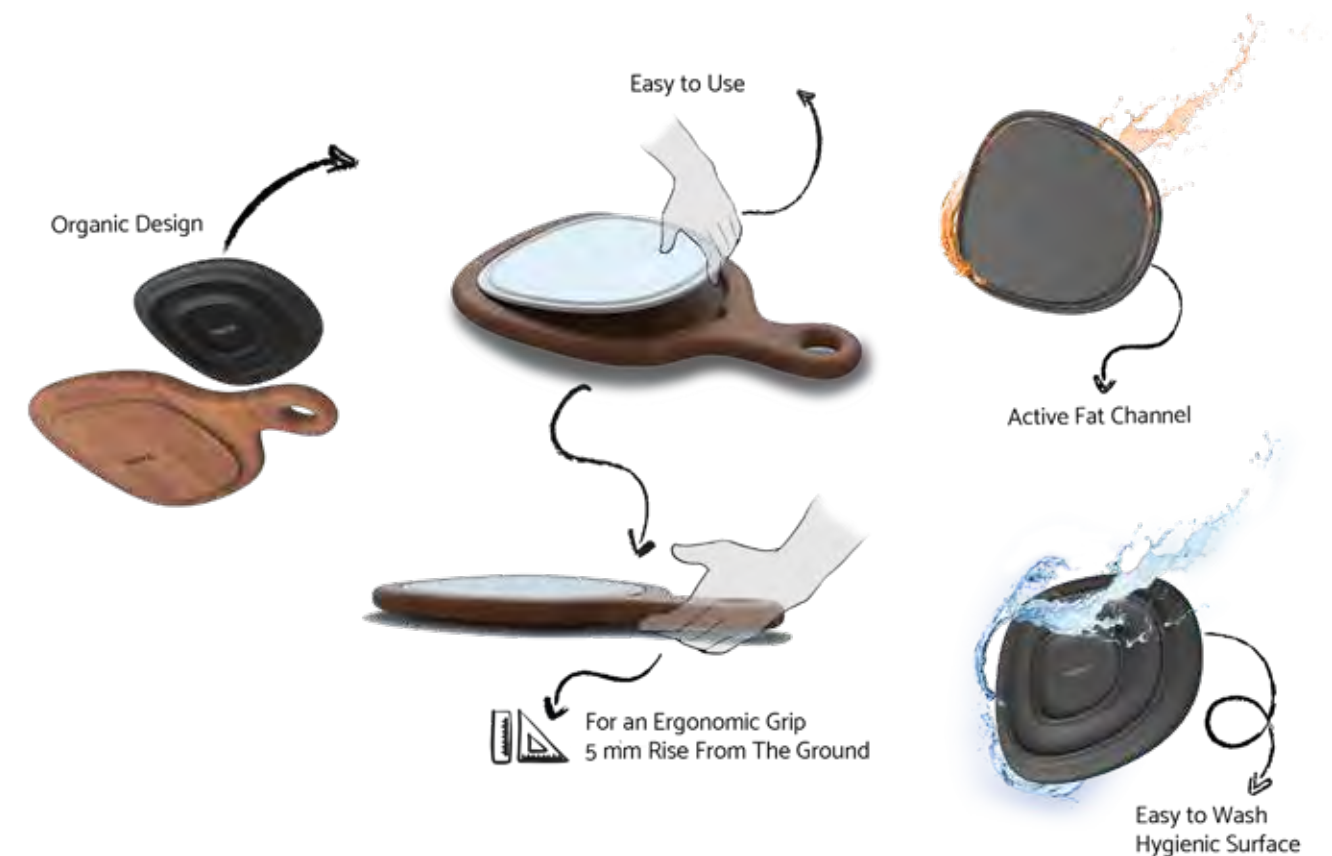

- Designed and manufactured in Turkey
- Ergonomic design, easy to hold
- 2 pcs set – beech wood main plate, porcelain service plate
- 5 mm above the surface for easy grip

- Active oil discharge channels
- Easy-to-wash
- Hygienic service surface