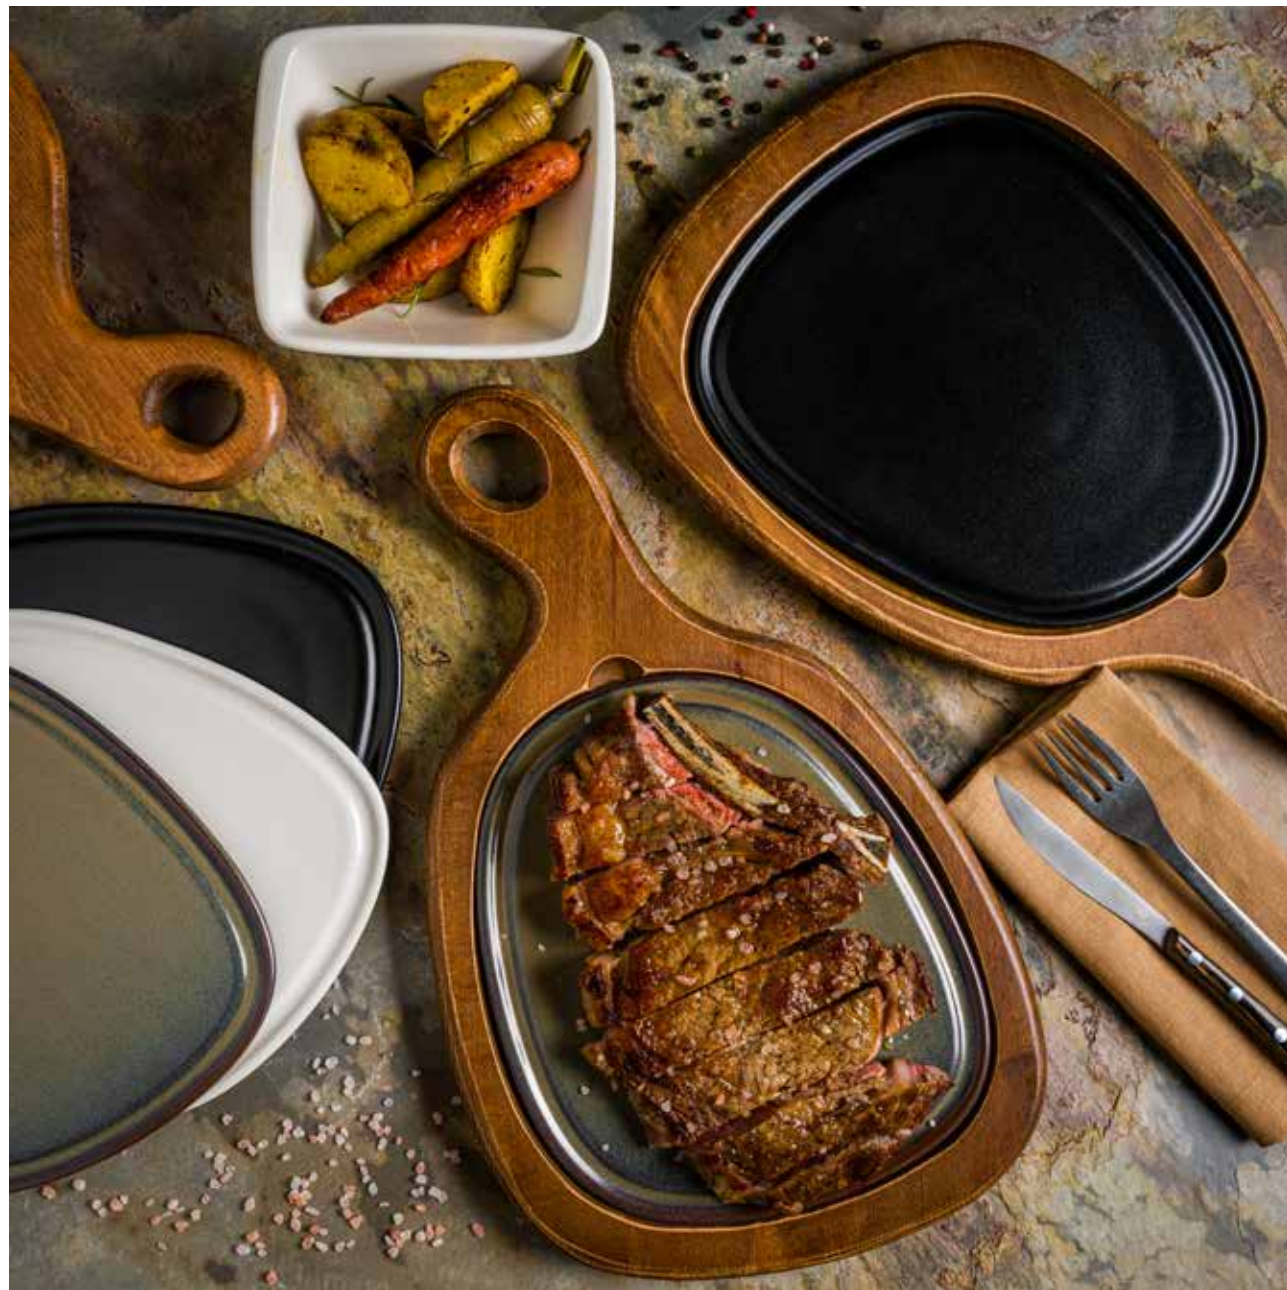

Oatmeal Bowl
MNMGRM16KS
16 cm 400 cc

 12

Piuma

Piuma effortlessly blends the warm touch of wood with the clean, pure texture of porcelain, adding an innovative and stylish twist to your steak and cheese presentations. Drawing inspiration from the unique dirt-repellent structure of goose feathers, the Piuma Collection is designed with practicality in mind. Its separable wood and ceramic pieces are not only easy to clean but also fit together seamlessly, offering both functionality and elegance in every serving.