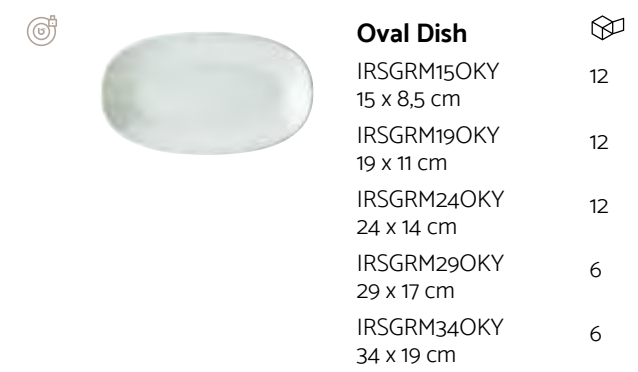

Oval Dish

IRSGRM15OKY
15 x 8,5 cm
IRSGRM19OKY
19 x 11 cm
IRSGRM24OKY
24 x 14 cm
IRSGRM29OKY
29 x 17 cm
IRSGRM34OKY
34 x 19 cm

12
12
12
6
6