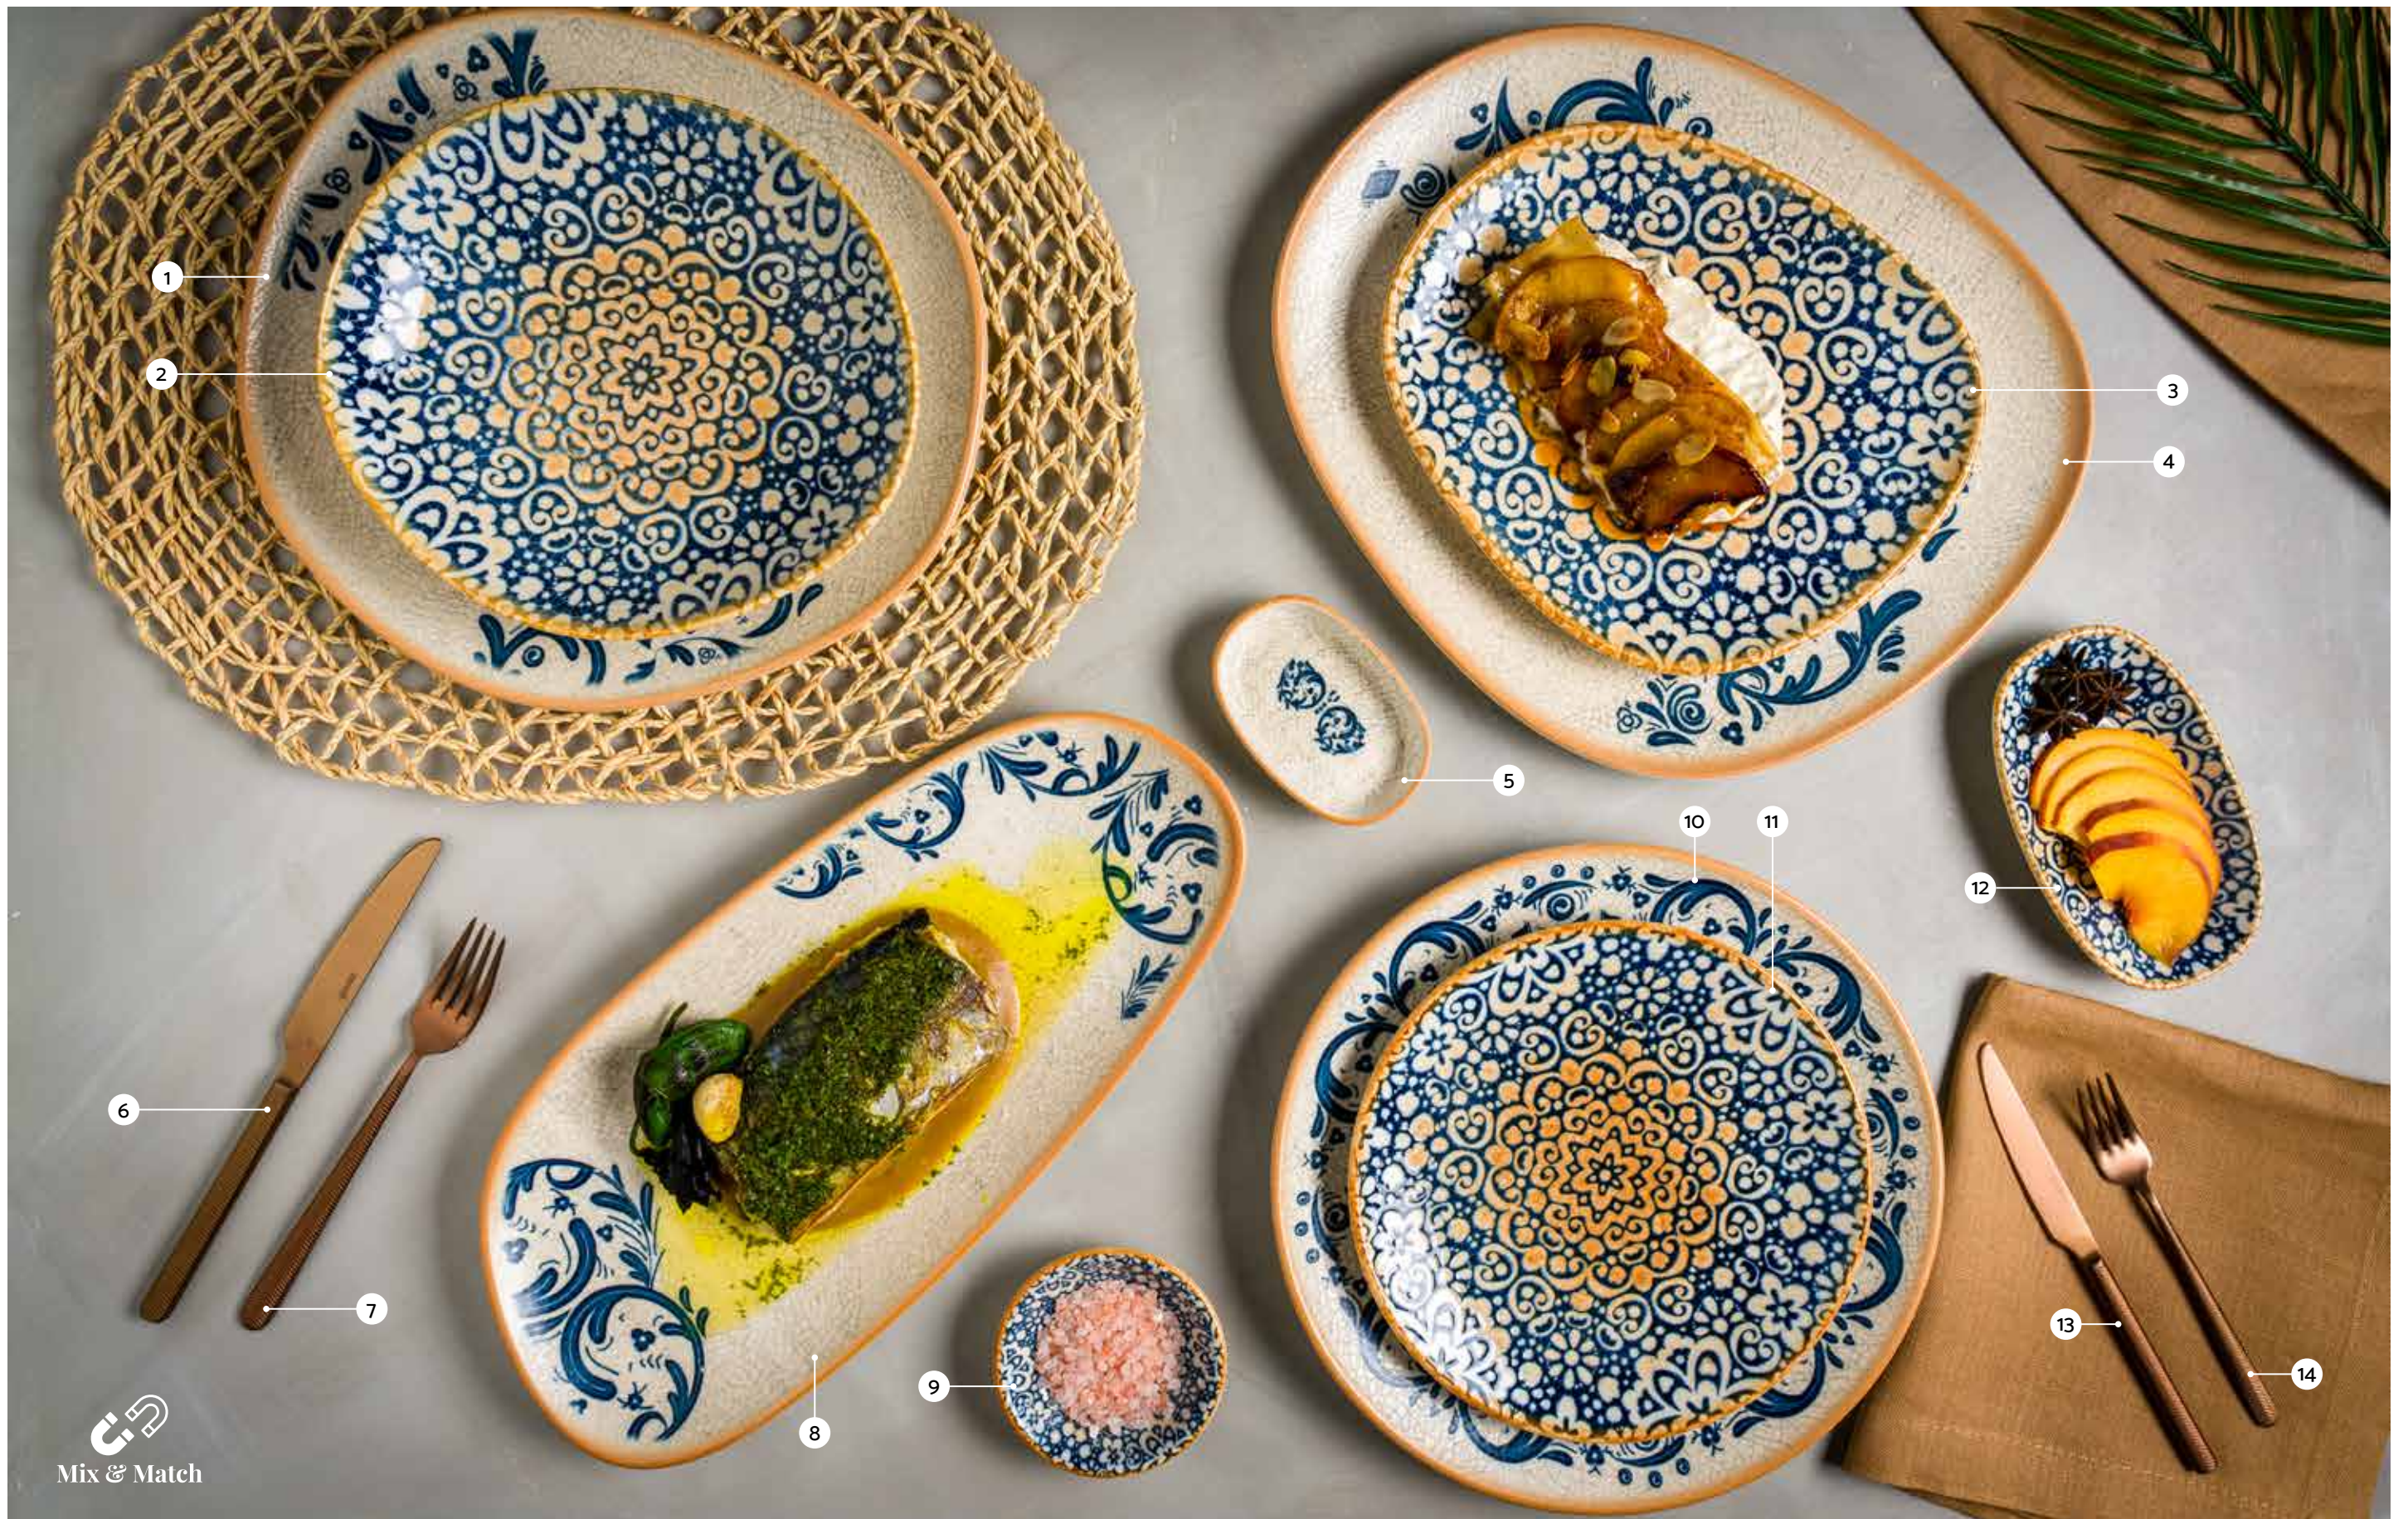

Mix & Match

1- Viento | S-MT-VIEVAO29DZ
2- Alhambra | ALHVAO26CK
3- Alhambra | ALHVAO24DZ
4- Viento | S-MT-VIEVAO33DZ
5- Viento | S-MT-VIEHYG10OV

6- Illusion Mat Bronze | 1225ILUO1MBR
7- Illusion Mat Bronze | 1125ILUO1MBR
8- Viento | S-MT-VIEVAO36DT
9- Alhambra | ALHGRM9CK
10- Viento | S-MT-VIEGRM23DZ

11- Alhambra | ALHGRM19DZ
12- Alhambra | ALHGRM15OKY
13- Illusion Mat Bronze | 1525ILUO1MBR
14- Illusion Mat Bronze | 1425ILUO1MBR

Alhambra & Viento