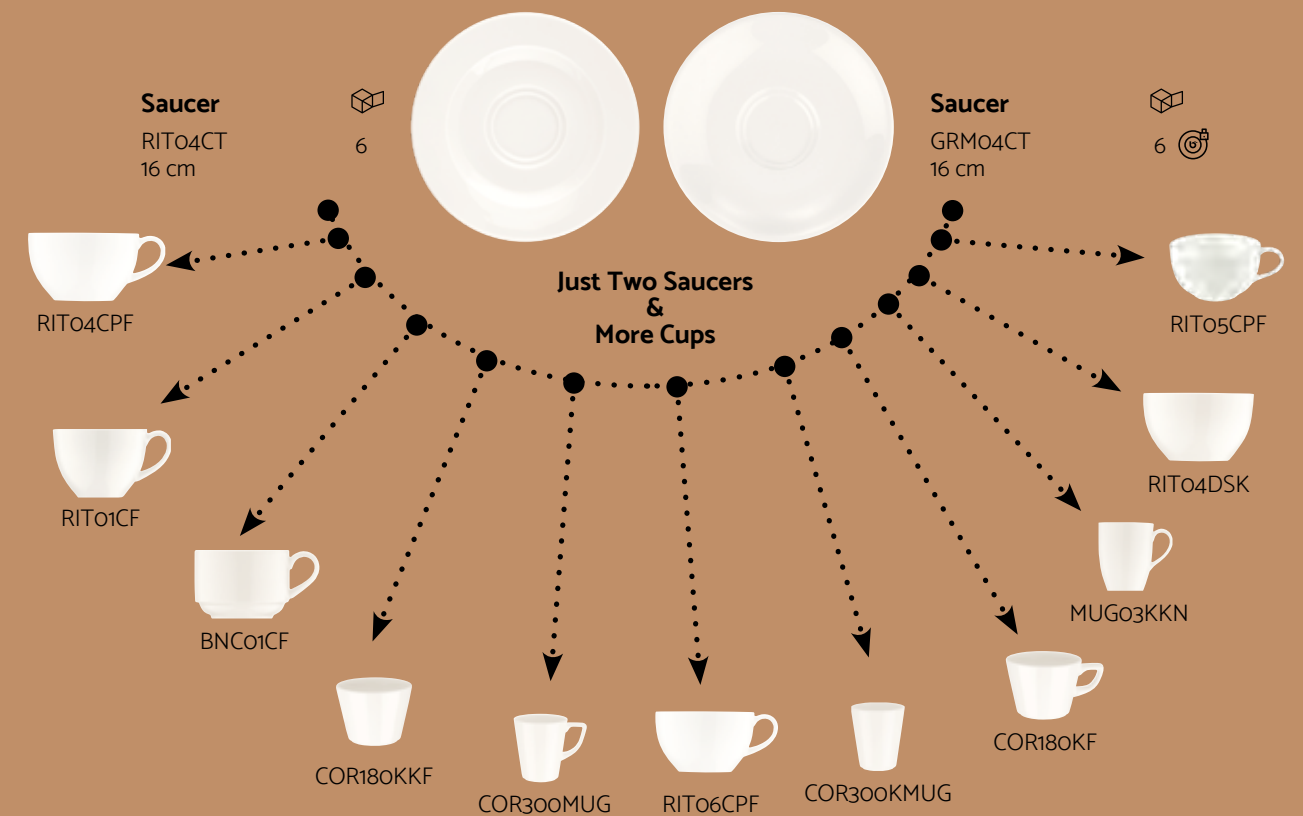

Core Mug  
 COR30oKMUG 24
 300 cc

Banquet Mug  
 BNC30oMUG 12 
 300 cc
 Pairs With
 GRMo4CT - RITo4CT

Mugs

The Mugs Collection captures attention with its sleek design and durable porcelain construction. Perfectly suited for the HoReCa sector, this collection offers a variety of mugs in different sizes and elegant shapes, ideal for serving soft beverages. Merging aesthetics with functionality, these mugs are easy to clean and built to last, providing a dependable and stylish option for any setting.