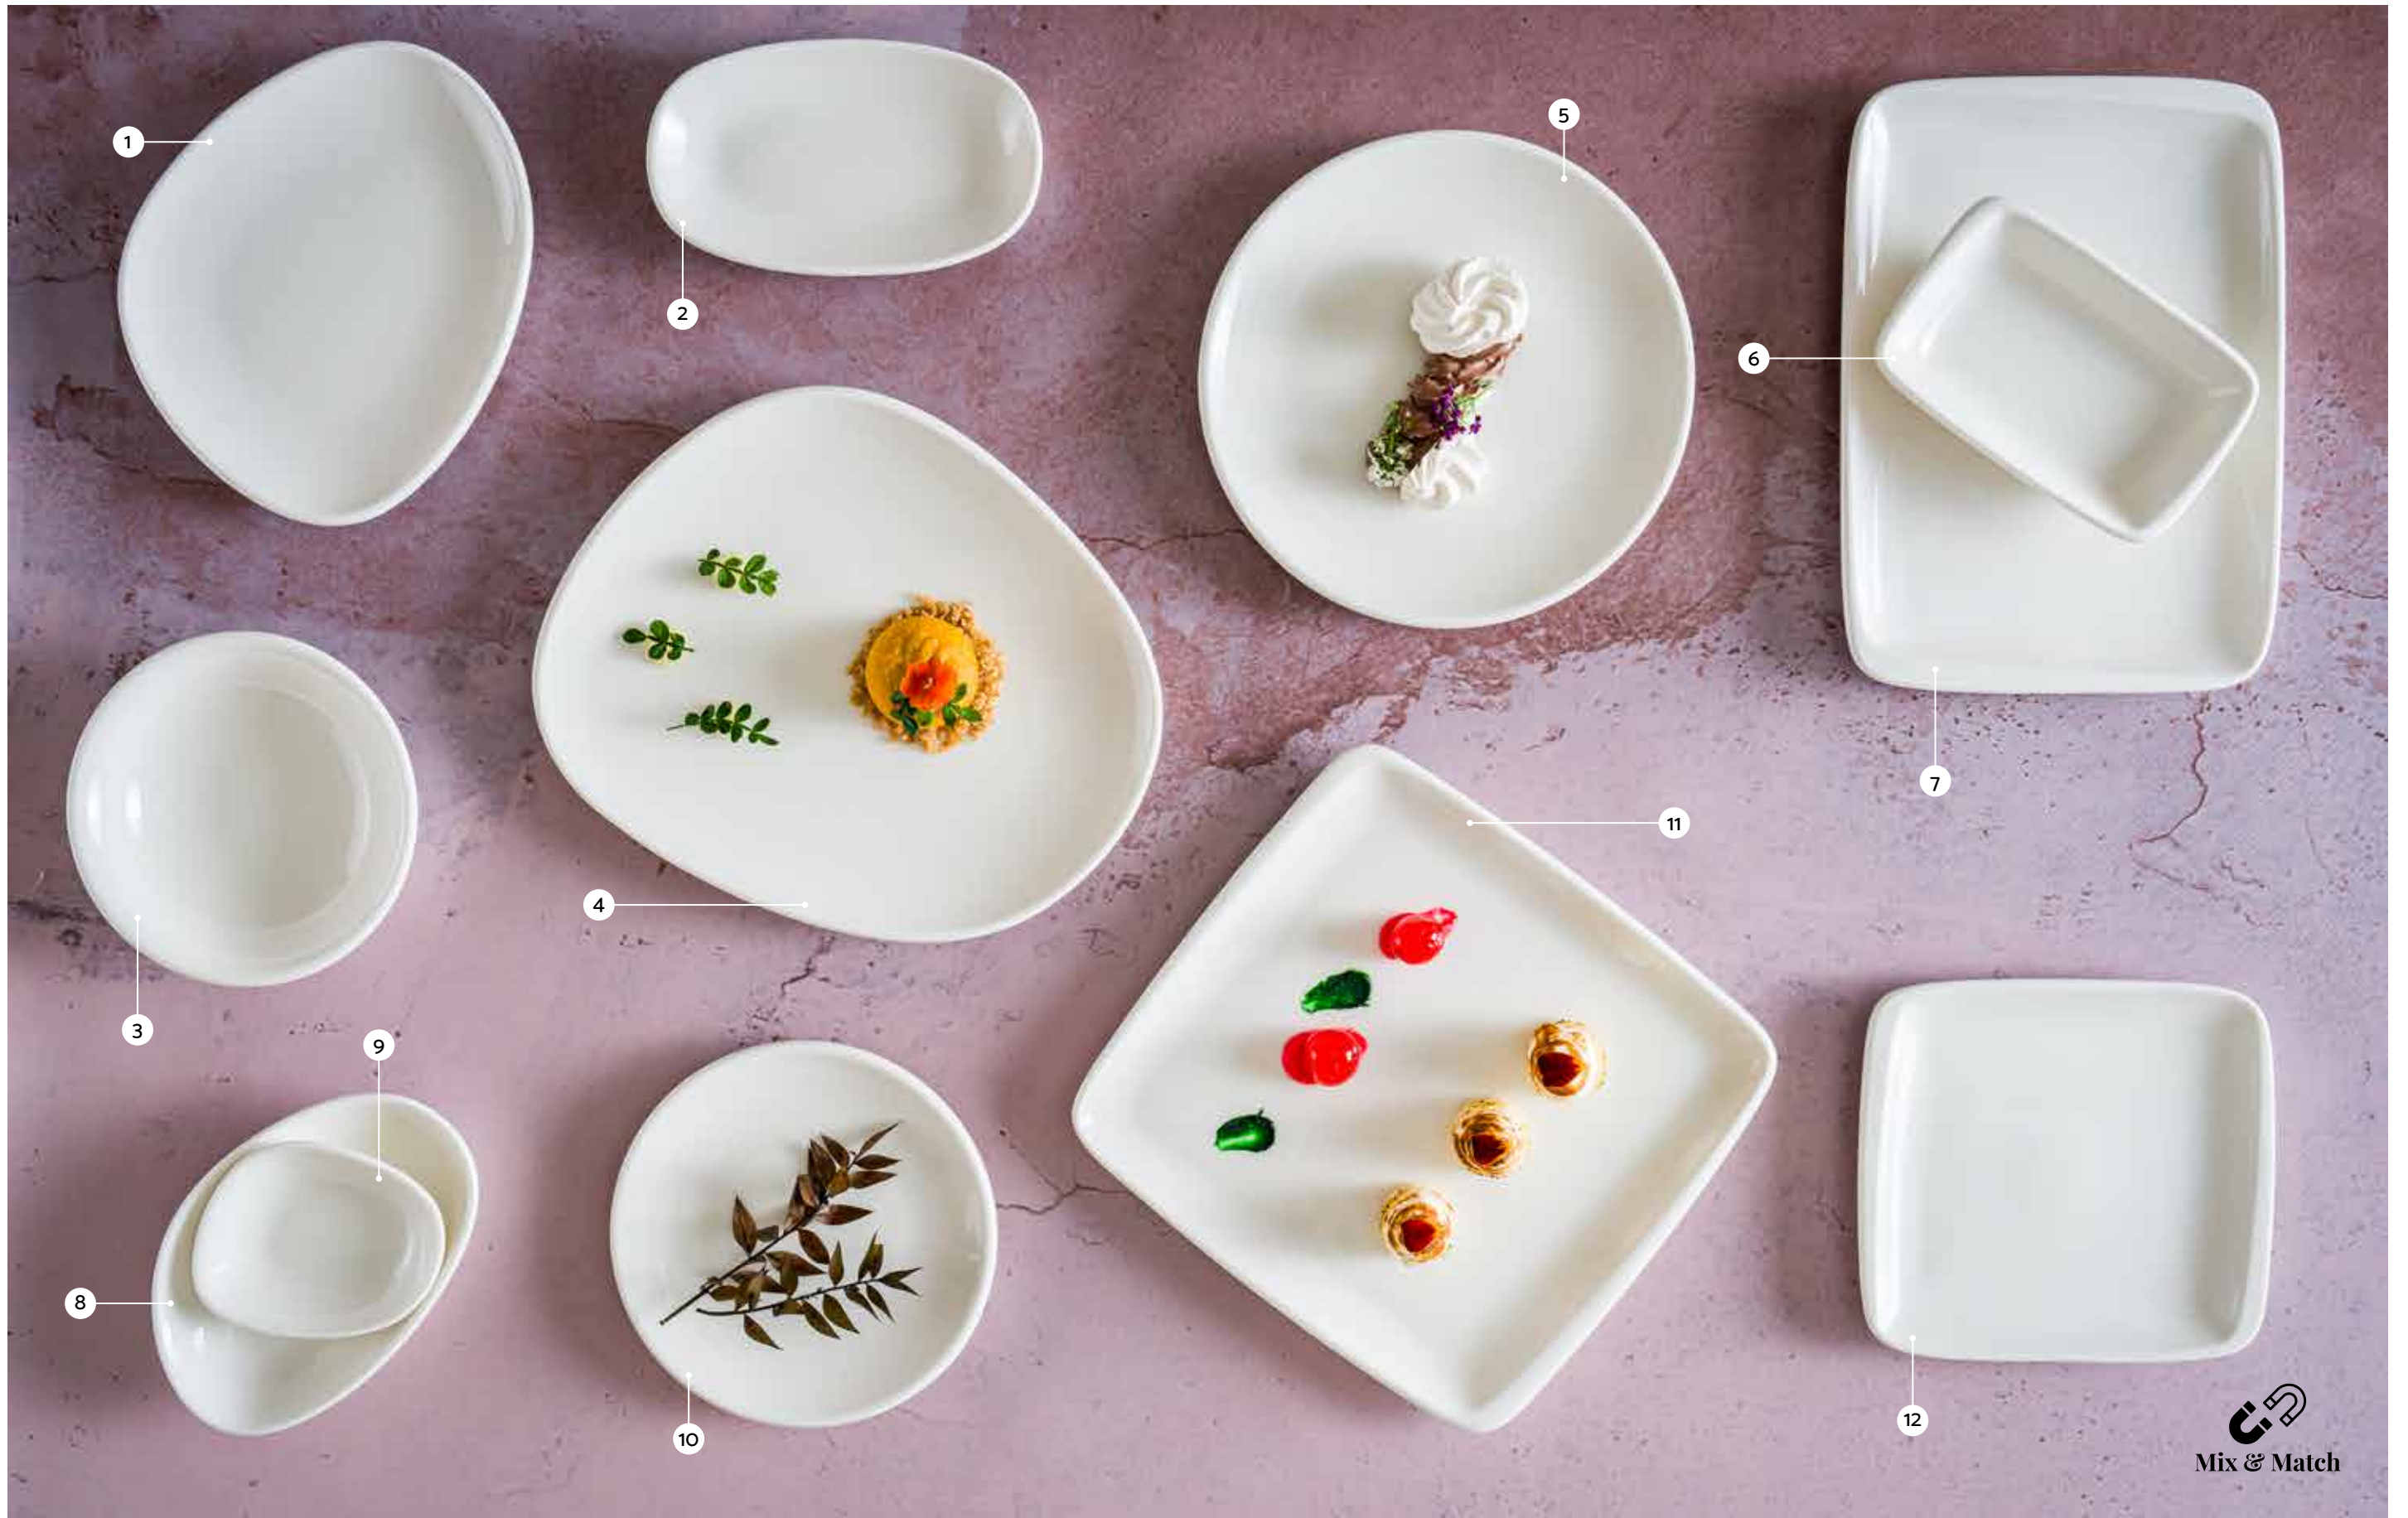

 	Bowl Underliner		
GRM19KKT	19 cm		12

Our new 19 cm underliner suits with seven different bowls that meet every volume and style needs of chefs. This multipurpose underliner is also a great alternative to be used as a degustation or dessert plate with a stylish coupled center niche.