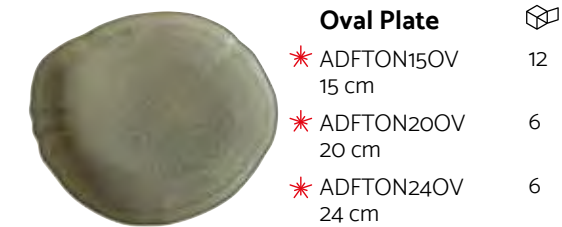

Oval Plate
* ADFTON15OV
15 cm
* ADFTON20OV
20 cm
* ADFTON24OV
24 cm
* ADFTON30OV
30 cm
* ADFTON36OV
36 cm

12
6
6
6
6