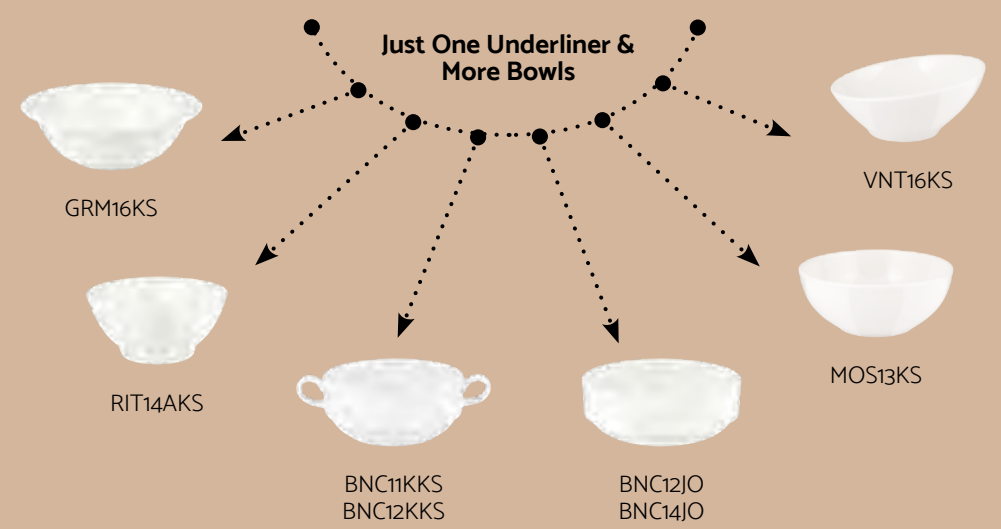

Oval Dish						
	GRM15OKY	15 x 8,5 cm	12		GRM12DKY	12 x 8,5 cm	12
	GRM19OKY	19 x 11 cm	12		GRM14DKY	14 x 10 cm	12
	GRM24OKY	24 x 14 cm	12		GRM17DKY	17 x 11,5 cm	12
	GRM29OKY	29 x 17 cm	6		GRM20DKY	20 x 14 cm	6
	GRM34OKY	34 x 19 cm	6				

	Bowl				Bowl		
RIT14AKS	14 cm	450 cc	12	VNT16KS	16 cm	350 cc	12

	Consomme Bowl				Bowl		
BNC12KKS	12 cm	350 cc	12	MOS13KS	13 cm	450 cc	12

	Stackable Bowl		
BNC12JO	12 cm	350 cc	12
BNC14JO	14 cm	500 cc	12

	Bowl Underliner		
GRM19KKT	19 cm		12