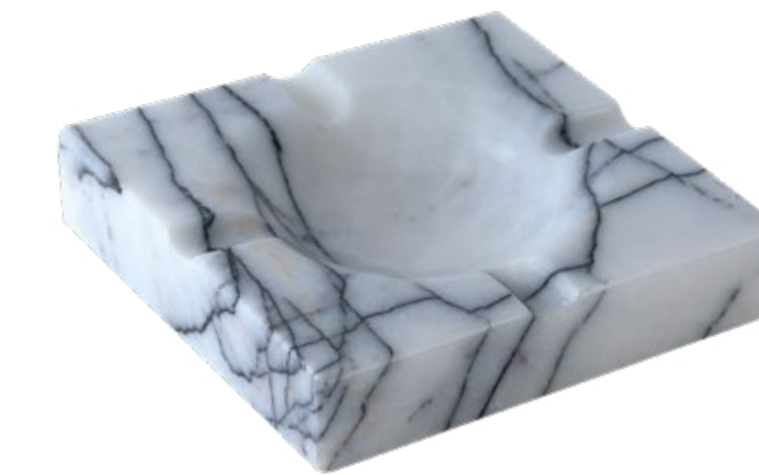

## LILA

WINE HOLDER

☞ M203L1 - Ø: 12cm | H: 22cm

TILTED WINE HOLDER

☞ M203L3 - Ø: 12cm | H: 22cm

CIGAR ASHTRAY

☞ M205L - 18x12x3cm

ASHTRAY SQUARE