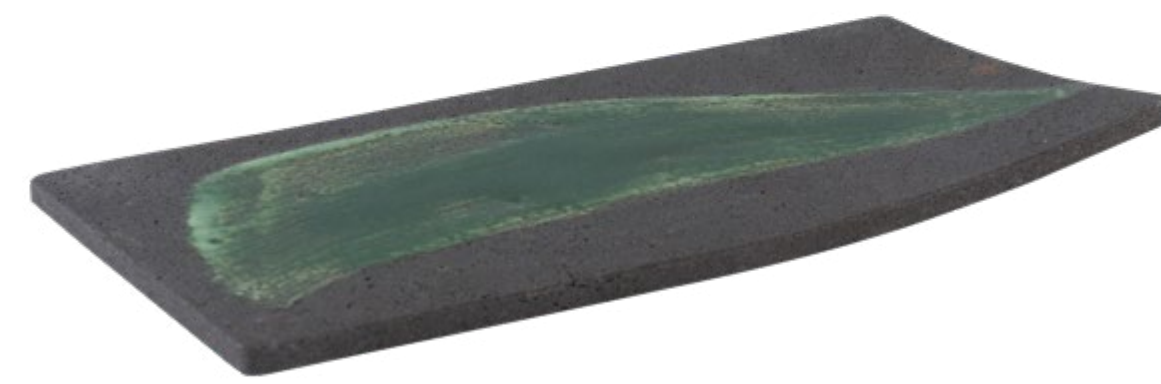

## IDA

BRUSH STROKE - BLUE

☞ IDA1224B - 12x24x1cm

BRUSH STROKE - GREEN

☞ IDA1224G - 12x24x1cm

BRUSH STROKE - RED

☞ IDA1224R - 12x24x1cm

BRUSH STROKE - WHITE