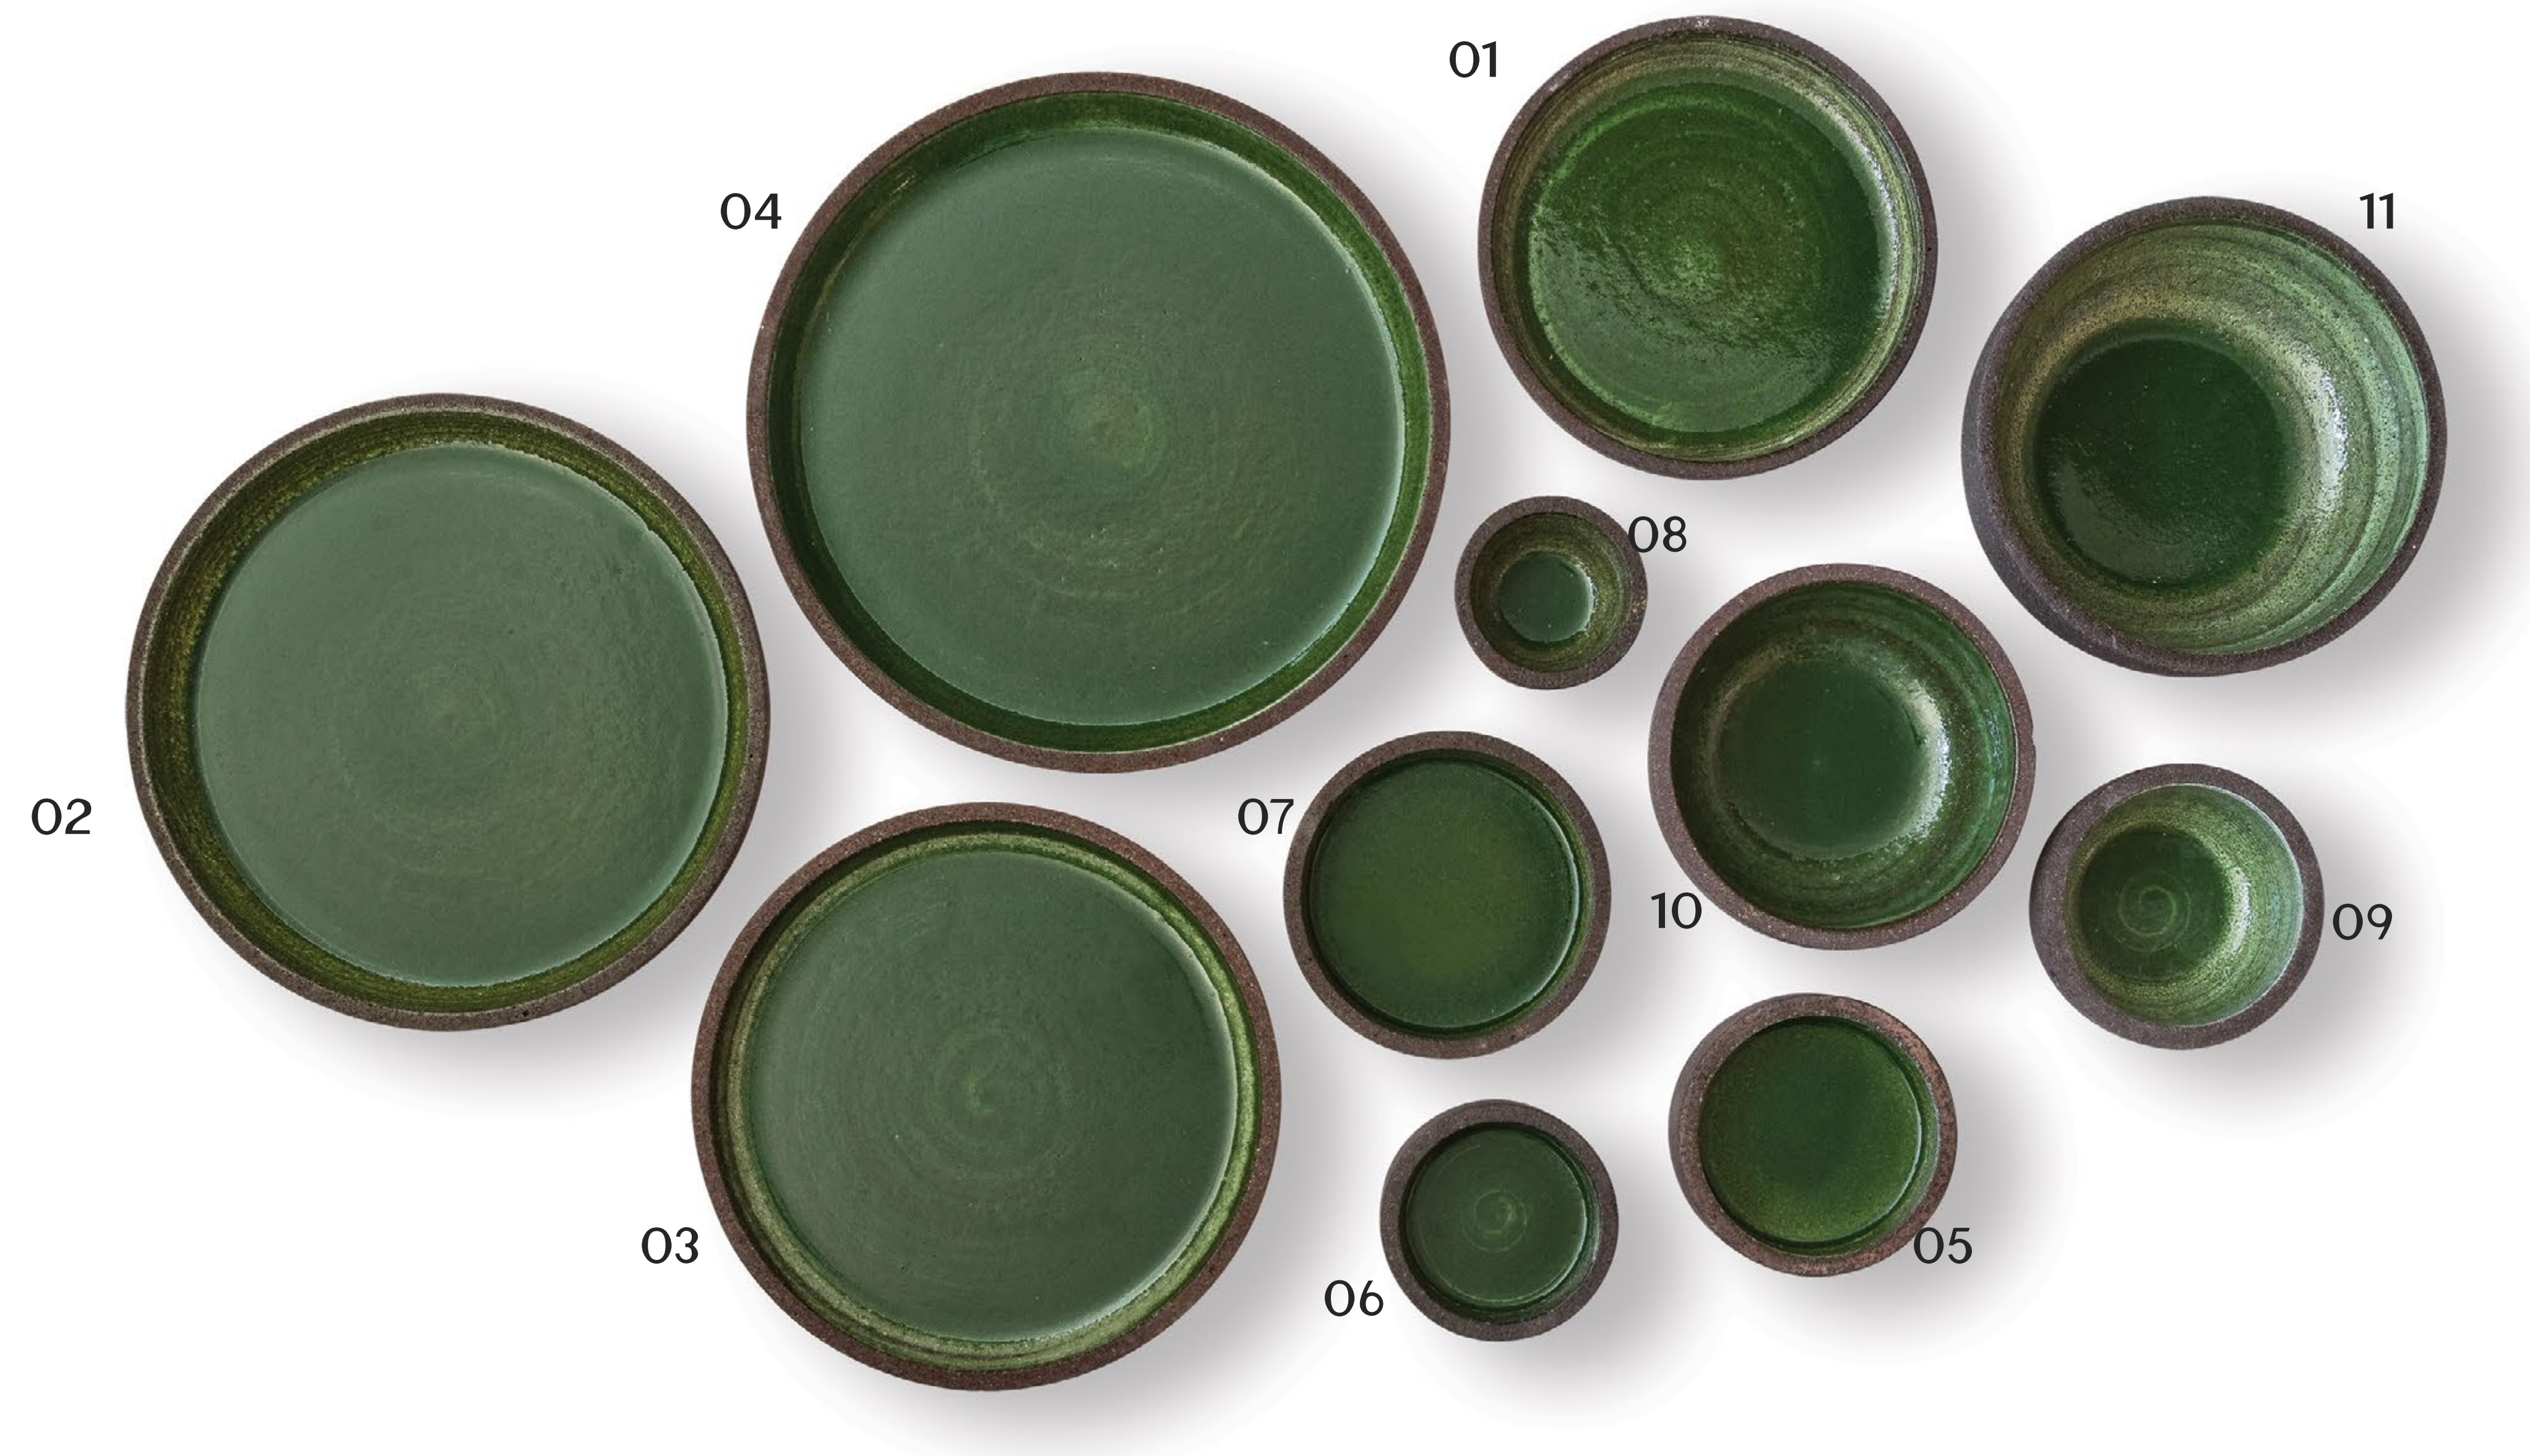

SHINY GREEN GLAZED

☞ 01 - BRAVA 203	Ø: 20cm	|	H: 3cm
☞ 02 - BRAVA 253	Ø: 25cm	|	H: 3cm
☞ 03 - BRAVA 273	Ø: 27cm	|	H: 3cm
☞ 04 - BRAVA 303	Ø: 30cm	|	H: 3cm
☞ 05 - BRAVA 103	Ø: 10cm	|	H: 3cm
☞ 06 - BRAVA 123	Ø: 12cm	|	H: 3cm
☞ 07 - BRAVA 143	Ø: 14cm	|	H: 3cm
☞ 08 - BRAVA 84	Ø: 8cm	|	H: 4cm
☞ 09 - BRAVA 125	Ø: 12cm	|	H: 5cm
☞ 10 - BRAVA 166	Ø: 16cm	|	H: 6cm
☞ 11 - BRAVA 207	Ø: 20cm	|	H: 7cm