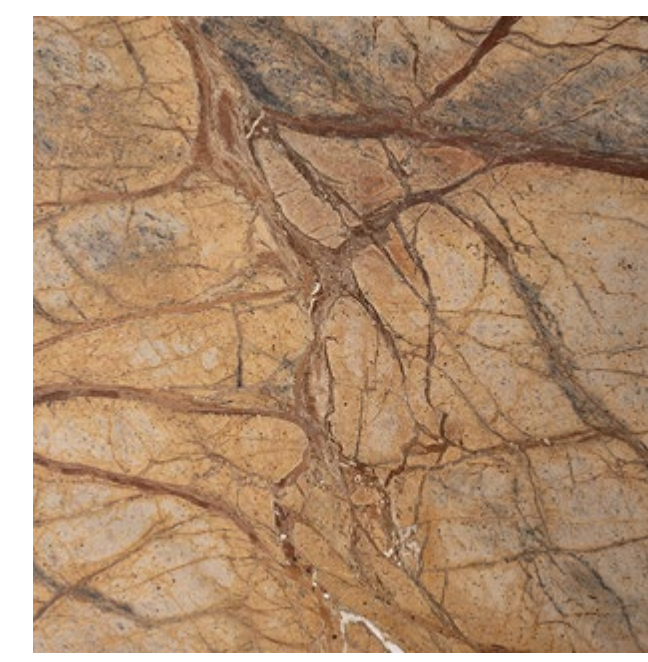

TROPIC BROWN MARBLE

- ☞ M223FB11 - 32,8x53,3x2cm
- ☞ M223FB12 - 26,7x32,5x2cm
- ☞ M223FB14 - 16,4x26,7x2cm
- ☞ M223FB24 - 16,4x53,3x2cm
- ☞ M223FB39 - 11x53,3x2cm