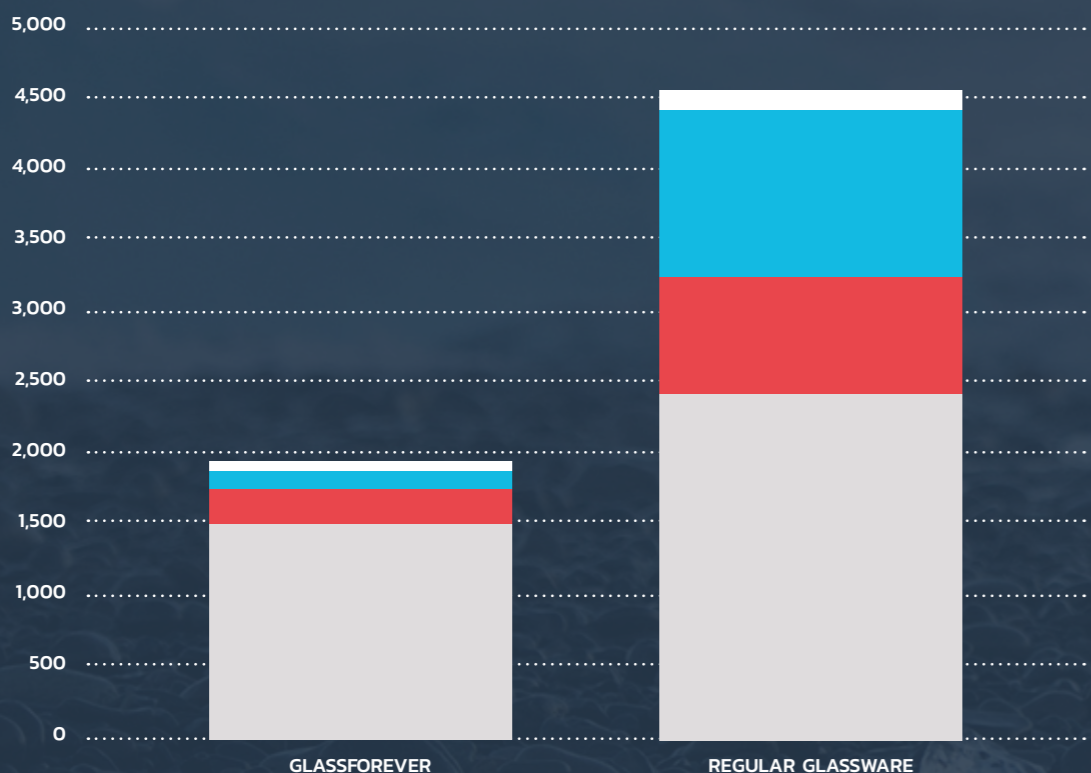

GLASSFOREVER FEATURES:

FOR THE ENVIRONMENT

Even though plastic causes so much damage to the environment, buying products from glassFORever is a green and climate-friendly investment. We recycle **100%** of our products, and we have created a recycling system that takes responsibility for the environment.

After use, our products are not discarded in the rubbish bin. Instead, we collect and transport them to our factory in Denmark, where we grind the used material and use it to produce new, recyclable and eco-friendly products. No waste. 100% recycled. This makes us feel proud.

You might also be surprised by our low CO₂ footprint?

EMISSIONS OF CO₂ EQUIVALENTS

1. CO₂ EMISSIONS
2. CO₂-e | TRANSPORT
   - CO₂-e | RECYCLING
   - CO₂-e | PRODUCTION
   - CO₂-e | RAW MATERIALS

SOURCE: greenmachine

“ *The environmentally friendly alternative to disposable products, disposable glasses and single-use cups. The future is recycling and reuse.* ”

THE RECYCLING SYSTEM

When you have used your reusable, recyclable and environmentally glasses for many years, we take them back. And then we grind them and make new products.

It is the recycling system that is important if you want to make the world a better place. No waste. 100% recycled. The glassFORever recycling system takes responsibility for the environment.