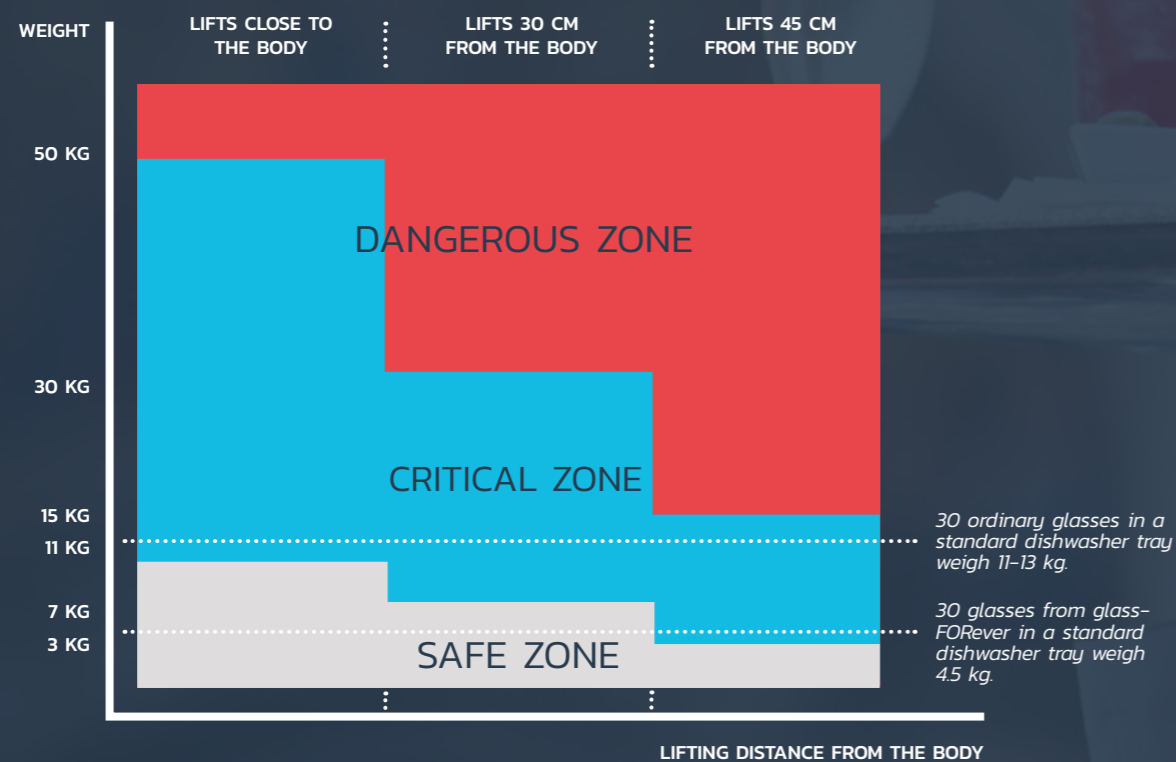

GLASSFOREVER FEATURES:

FOR A HEALTHIER AND LIGHTER WORKING ENVIRONMENT

One of the biggest advantages of using our products is that they do not weigh as much as ordinary glassware. A dishwasher tray filled with ordinary glasses can easily weigh 11-13 kg, while a tray with glassFORever products weighs only 4.5 kg. In other words, the glasses weigh 66% less!

The products can therefore make a significant and positive impact on the working environment in kitchens, canteens, bars and places where staff are handling glasses every day. Lifting, pulling and pushing heavy objects is a frequent cause of occupational injuries and thus sickness absence, but the risk of this happening is markedly reduced when using glassFORever products. Acquiring our specially produced plastic glasses can have a positive impact on staff sickness absence, and therefore also on your bottom line.

SOURCE: Recommendations from the Danish Working Environment Authority, May 2016