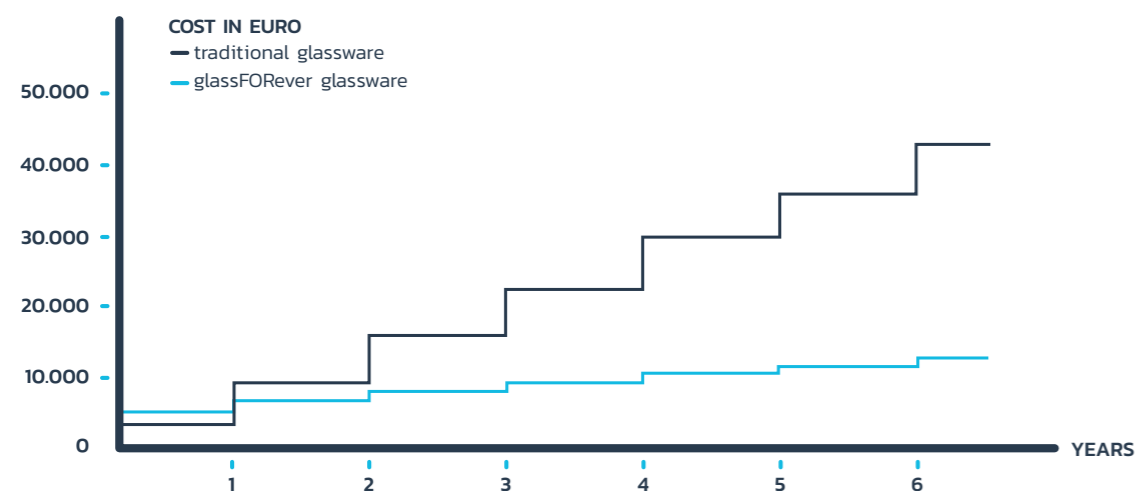

three years it's possible to save 59.4% on glass purchases by buying products from glassFORever at the outset instead of purchasing conventional glassware.

This is something that shows on the bottom line.