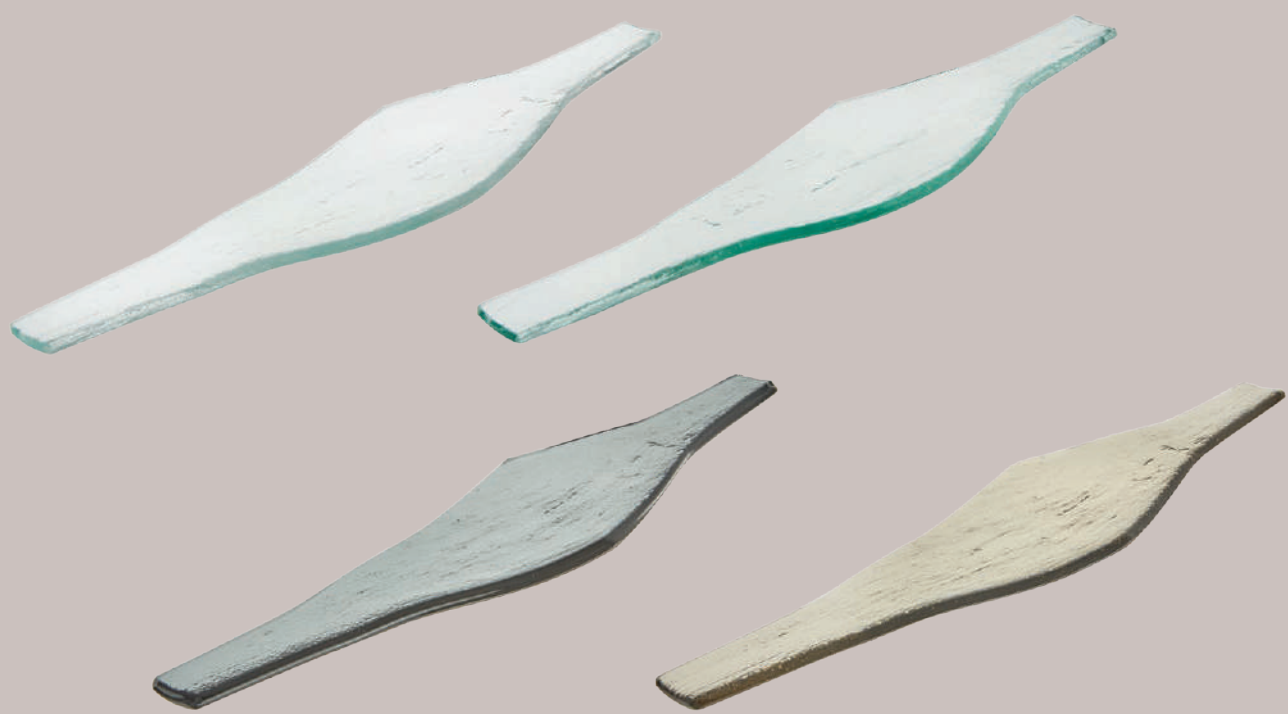

SILICA 26002783
Garrafa Extra Clear
Bottle Extra Clear
Botella Extra Clear
Bouteille Extra Clear
△ 350 gr C 390 mm L 120 mm
△ 7/8 lbs L 15 1/8" W 4 5/8"

SILICA 26002782
Garrafa Clear
Bottle Clear
Botella Clear
Bouteille Clear
△ 350 gr C 390 mm L 120 mm
△ 7/8 lbs L 15 1/8" W 4 5/8"

SILICA 26002784
Garrafa Grey
Bottle Grey
Botella Grey
Bouteille Grey
△ 350 gr C 390 mm L 120 mm
△ 7/8 lbs L 15 1/8" W 4 5/8"

SILICA 26002785
Garrafa Brown
Bottle Brown
Botella Brown
Bouteille Brown
△ 350 gr C 390 mm L 120 mm
△ 7/8 lbs L 15 1/8" W 4 5/8"