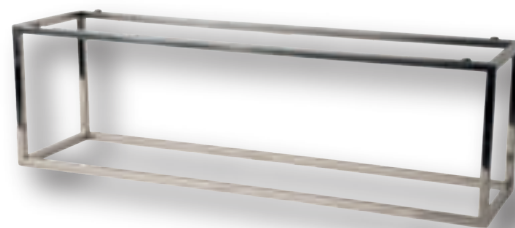

STAINLESS STEEL

S2P156018 - 15 x 60 cm - H: 18 cm

S2P15609 - 15 x 60 cm - H: 9 cm