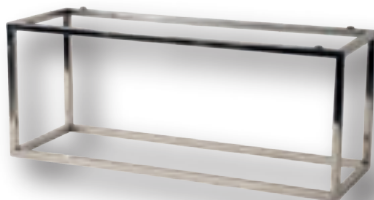

TROPIC BROWN MARBLE
M224FB25 - Ø: 25 cm - H: 2 cm
M224FB30 - Ø: 30 cm - H: 2 cm

RECTANGULAR ELEVATIONS

STAINLESS STEEL

S2P303018 - 30 x 30 cm - H: 18 cm

S2P30309 - 30 x 30 cm - H: 9 cm

STAINLESS STEEL

S2P154518 - 15 x 45 cm - H: 18 cm