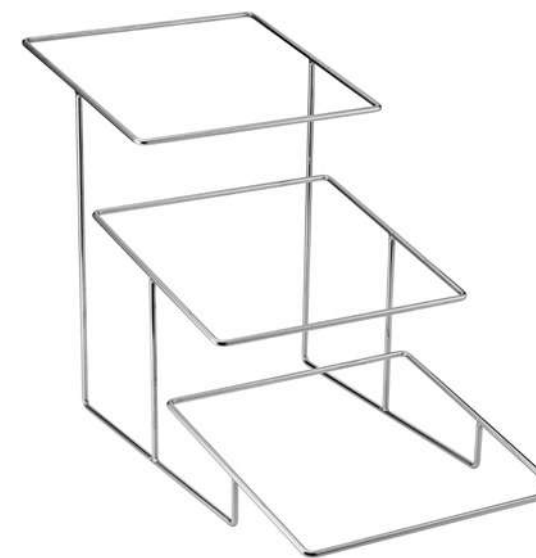

DOVER DISHES MF ☰

Chrome Plated Three Tier Angled Wire Stand
TCP1799 430 x 330 x 710mm