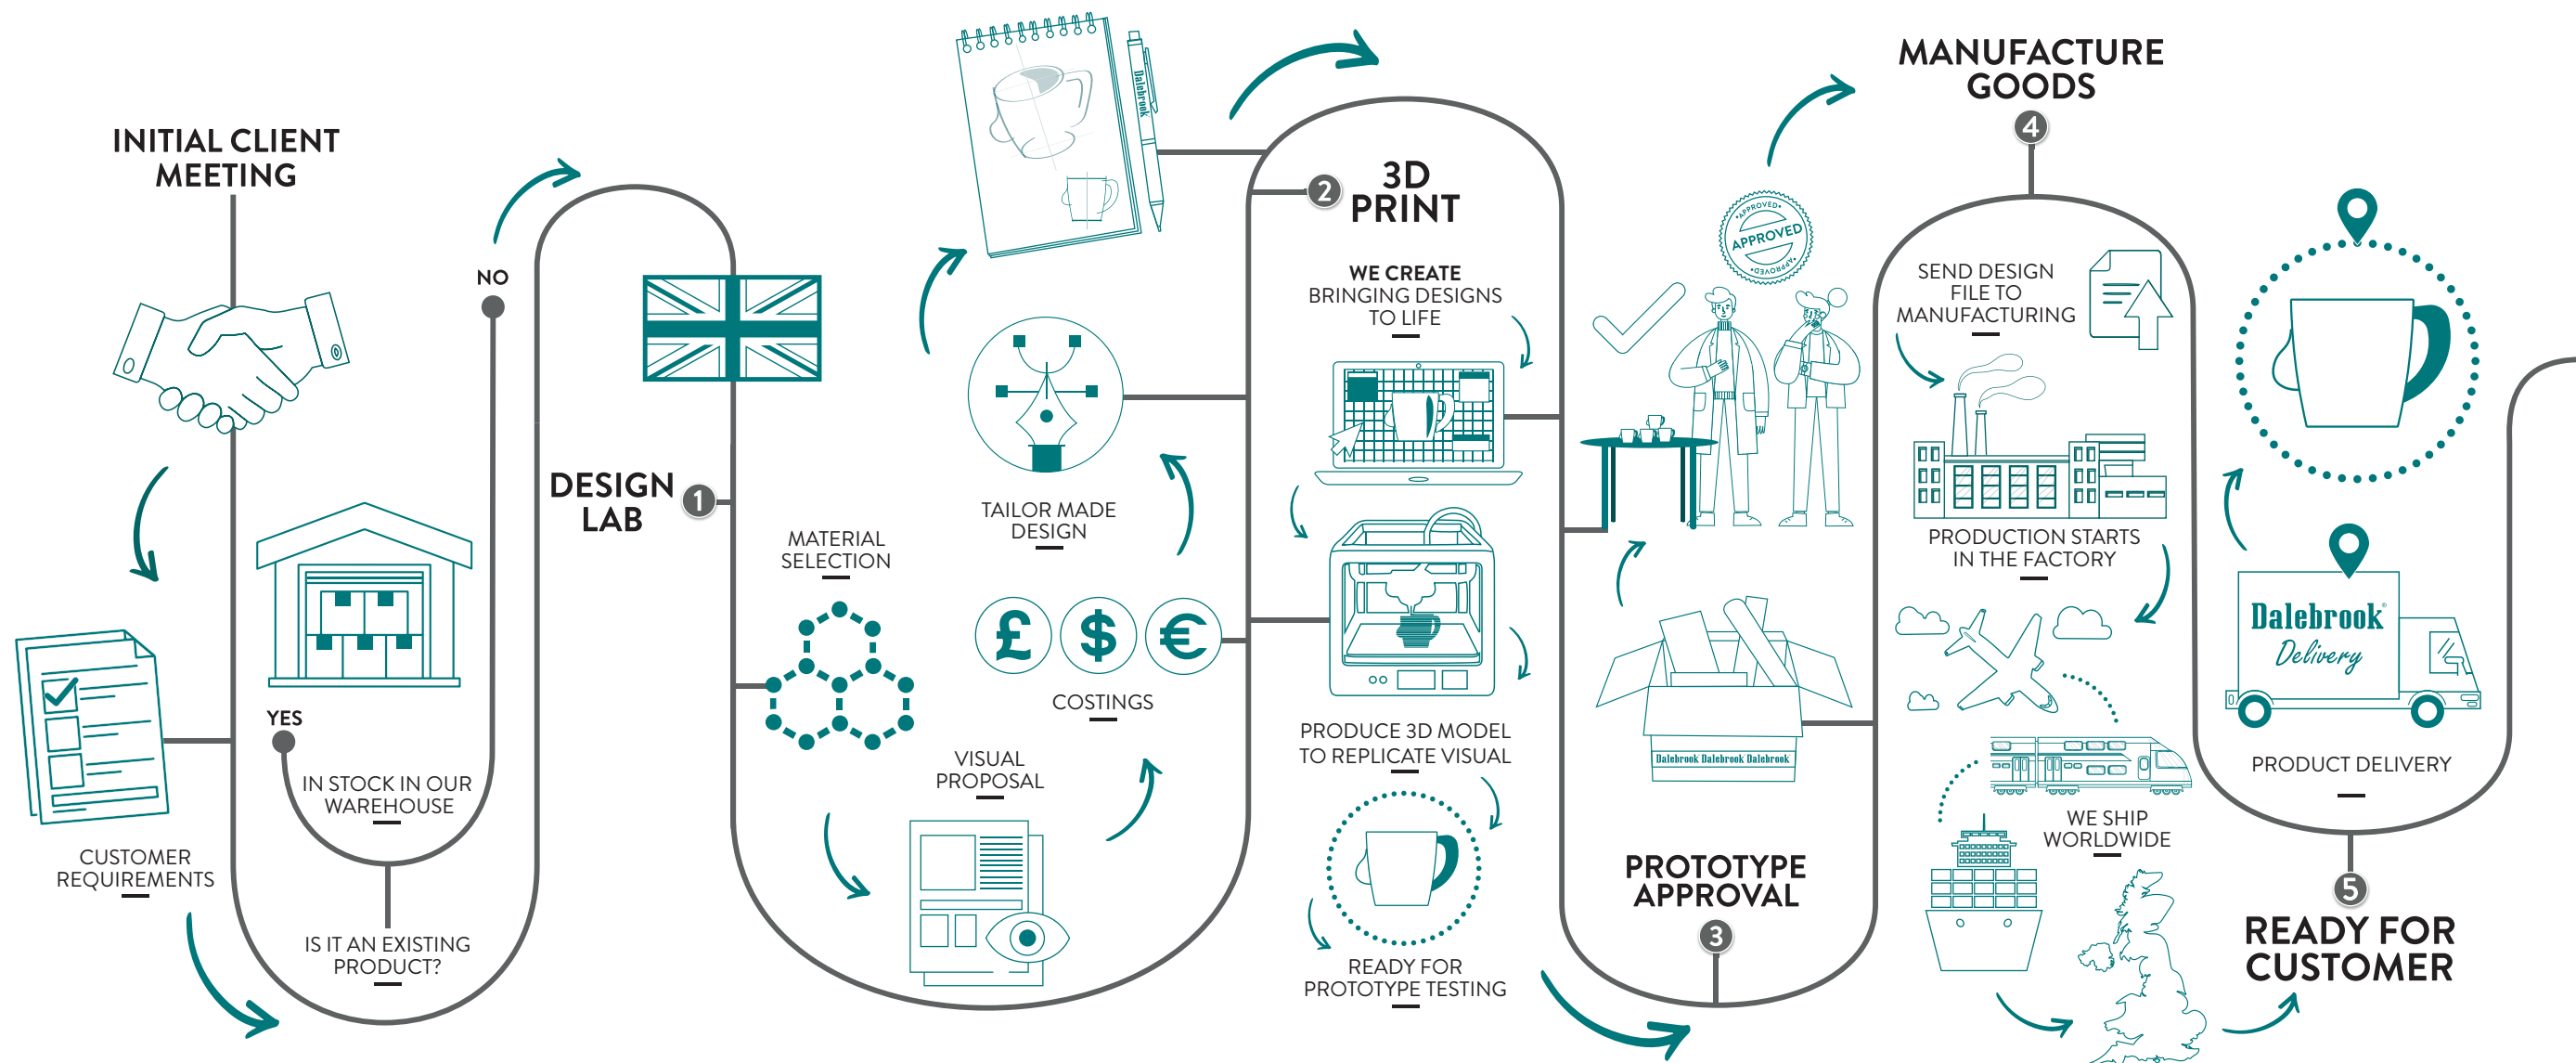

## BESPOKE PRODUCT DESIGN

Dalebroom's exceptional product design services give you the opportunity to use our knowledge and expertise in the world of tableware and serveware.

We specialise in designing and producing new concepts, from branded merchandise or themed tableware to bespoke new product design.