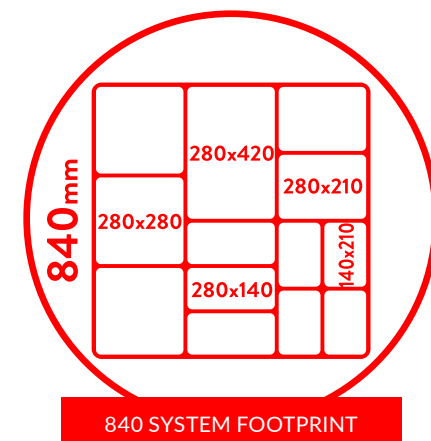

- 1 Display Stands
- 2 Trays & Platters
- 3 Dishes
- 4 Bowls
- 5 Utensils

- MF MELAMINE
- GN GASTRONORM
- CS CAN BE STACKED
- XL EXTRA LARGE
- NEW NEW PRODUCT
- RE USE REPLACE DISPOSABLES
- SF SILICONE FEET
- RECYCLE EASILY RECYCLED

Dalebrook

www.dalebrook.com sales@dalebrook.com

+44 (0) 1376 510 101

HPL THREE TIER RISERS

THE 840 SYSTEM 840

HPL Three Tier Riser
210 x 840mm

TBZ8861	Kito Bronze
TGY8861	Bellato Grey
TSO8861	Silver Oak
TWD8861	Ponderosa Pine
TSL8861	Tempered Steel

HPL Three Tier Riser
420 x 840mm

TBZ8862	Kito Bronze
TGY8862	Bellato Grey
TSO8862	Silver Oak
TWD8862	Ponderosa Pine
TSL8862	Tempered Steel

CORNER SYSTEMS

HPL Three Tier Riser
840 x 840mm

TBZ8871	Kito Bronze
TGY8871	Bellato Grey
TSO8871	Silver Oak
TWD8871	Ponderosa Pine
TSL8871	Tempered Steel

HPL Three Tier Riser
500 x 840mm

TBZ8872	Kito Bronze
TGY8872	Bellato Grey
TSO8872	Silver Oak
TWD8872	Ponderosa Pine
TSL8872	Tempered Steel