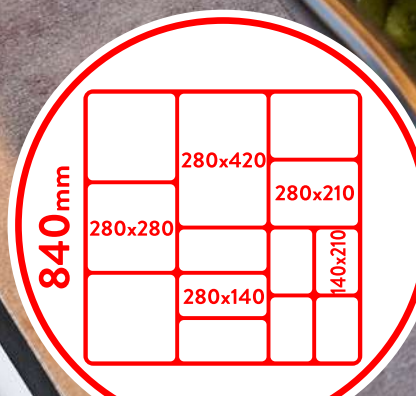

AALTO

Designed to work within an 840mm footprint, create multiple combinations across the five dishes. Trays act as reduced capacity inserts for the respective dishes. Wavy finish runs throughout walls of dishes and trays.

Aalto

THE 840 SYSTEM

840 SYSTEM FOOTPRINT