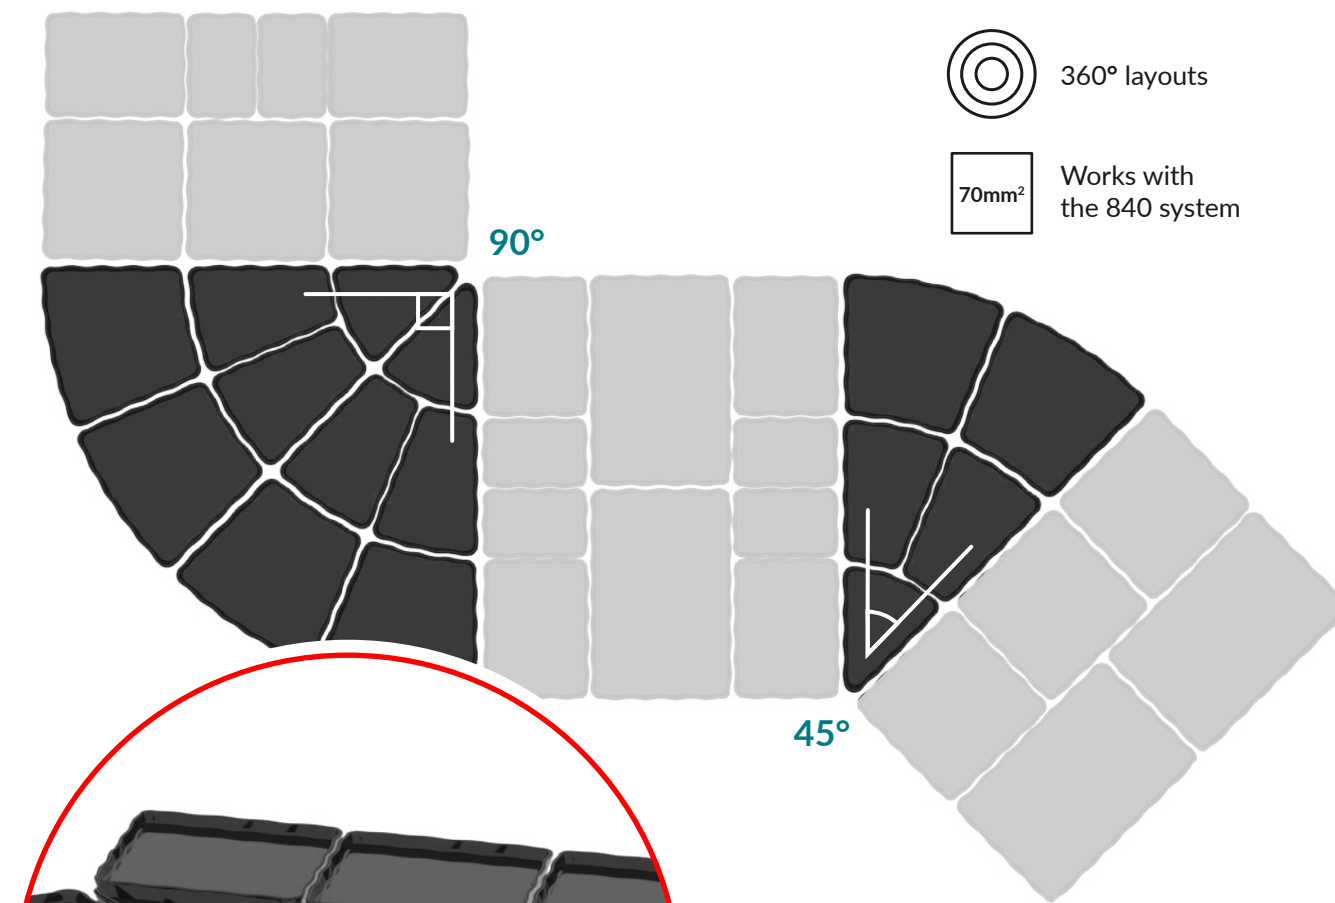

Aalto Tray	Aalto Tray	Aalto Tray
TB2446 Tray 230x185x20mm 255ml	TB2447 Tray 270x198x20mm 380ml	TB2448 Tray 280x305x20mm 730ml
TB2436 Dish 244x200x60mm 1.3L	TB2437 Dish 282x210x60mm 1.8L	TB2438 Dish 286x315x60mm 2.8L