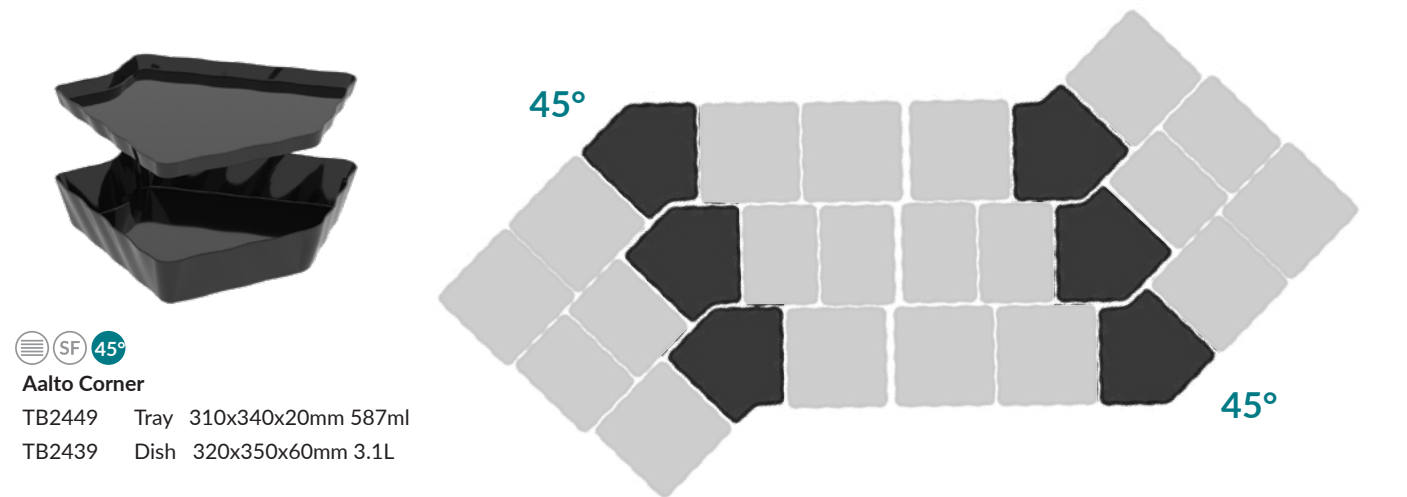

AALTO CORNER DISHES **MF** **CS** **SF** **NEW**