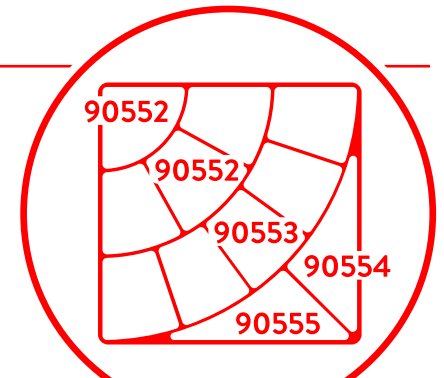

**Black Wavy Divider**  
 TB90590 175 x 50mm

CURVED WAVY PLATTERS MF ☰

**Black Curved Wavy Platter**  
 TB90551 269 x 374 x 38mm

**Black Curved Wavy Platter**  
 TB90552 269 x 275 x 38mm

**CURVED WAVY PLATTER**