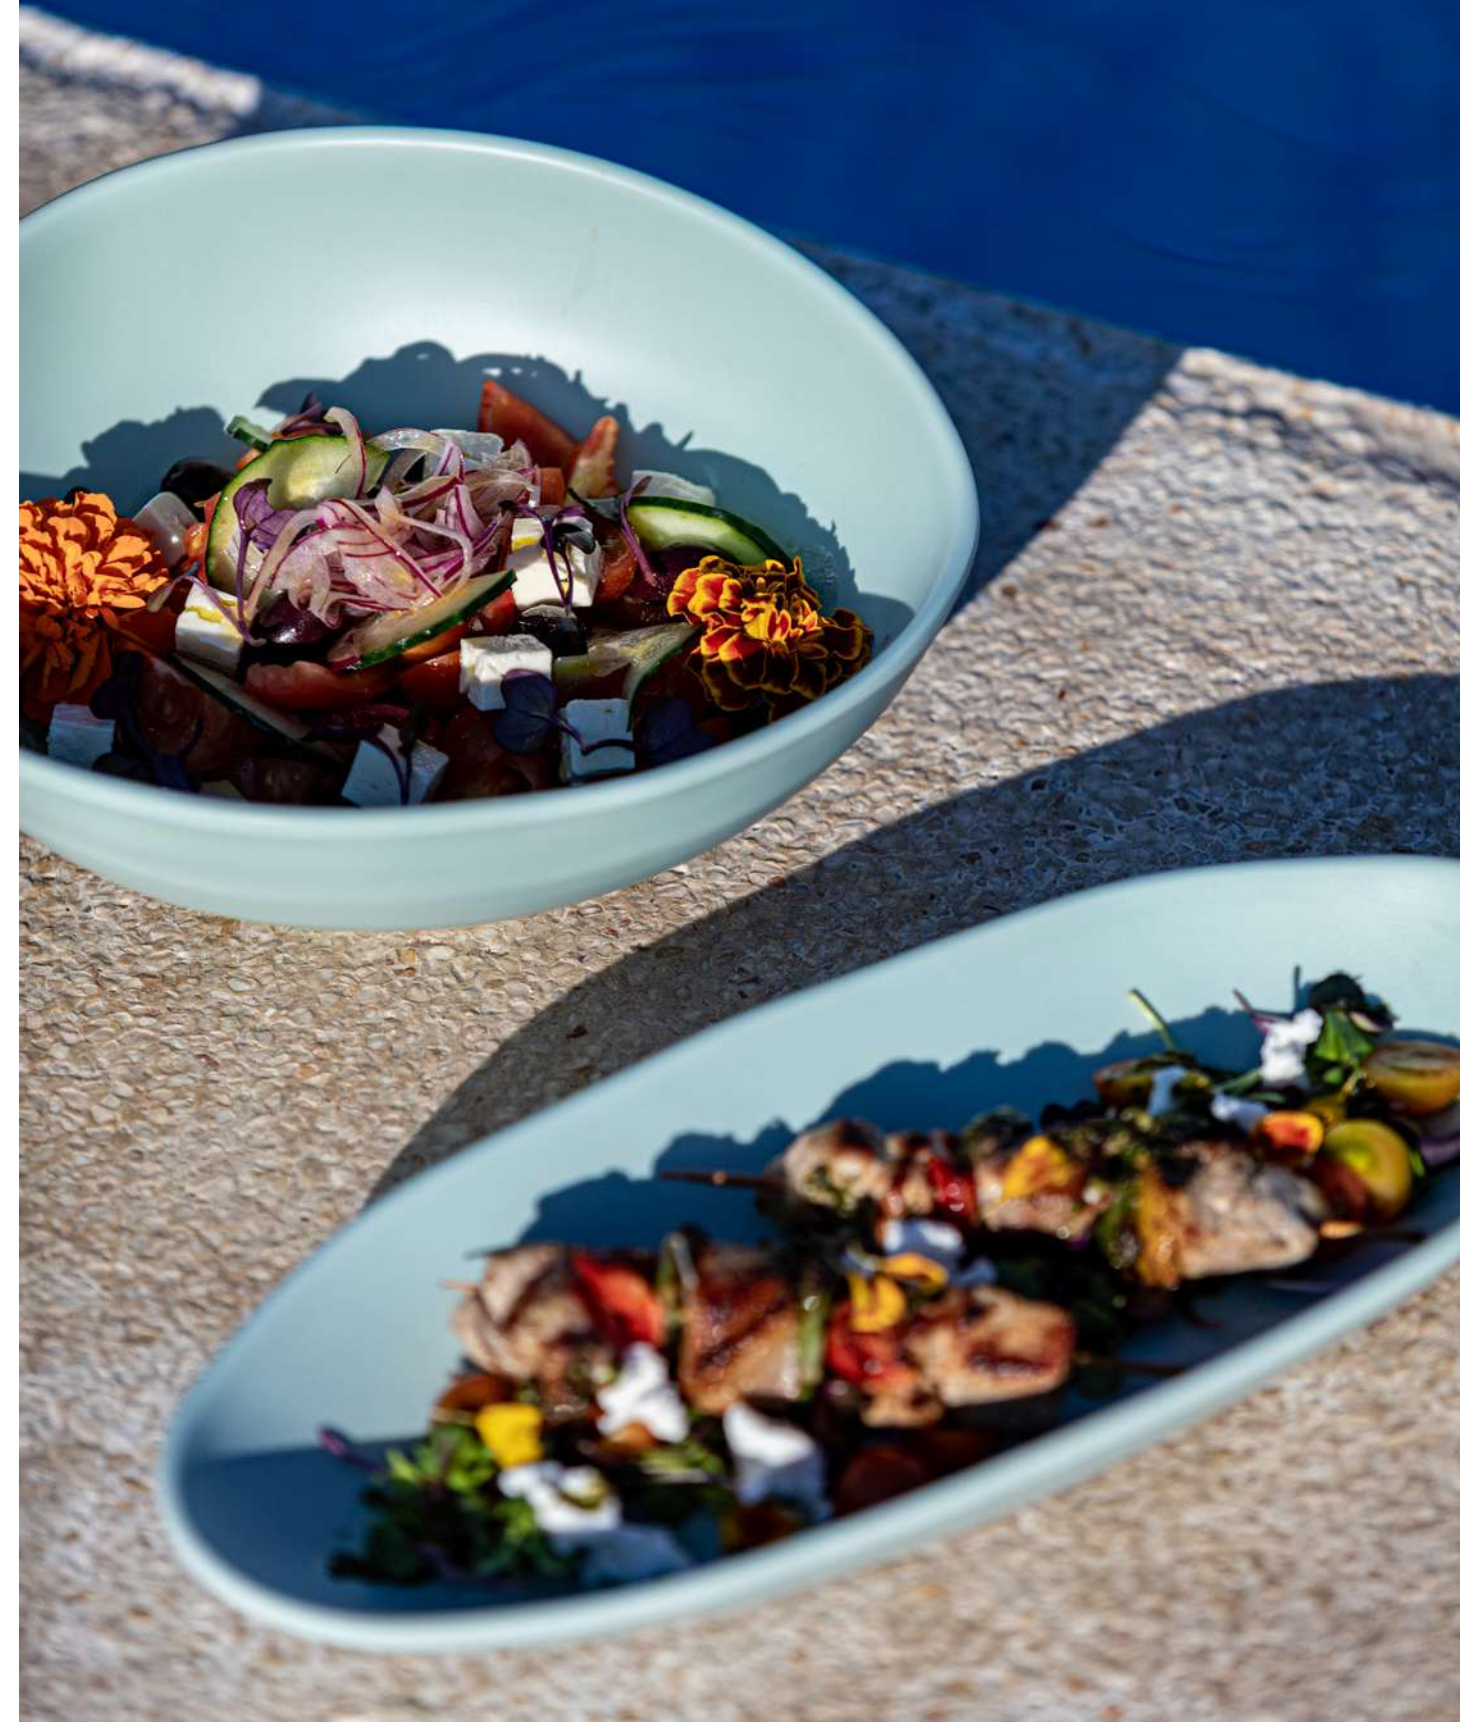

BUFFETWARE/
COUNTER DISPLAY

FOOD TO GO /
CATERING

TABLEWARE

1 Drinkware, Plates & Dishes

2 Ramekins

3 Childrens

4 Healthcare

DISPLAY
PROPS

- MELAMINE
- GASTRONORM
- CAN BE STACKED
- EXTRA LARGE
- NEW PRODUCT
- REPLACE DISPOSABLES
- SILICONE FEET
- EASILY RECYCLED

Dalebrook

www.dalebrook.com sales@dalebrook.com

+44 (0) 1376 510 101

PIGMENT

Noir Pigment Square Curved
Melamine Plate
TB4702 188 x 188 x 44mm

Noir Pigment Square Curved
Melamine Plate
TB4701 225 x 225 x 51mm

PIGMENT

Dalebrook's stunning matt effect Pigment Collection of melamine dinnerware has the appearance and texture of handmade ceramics.