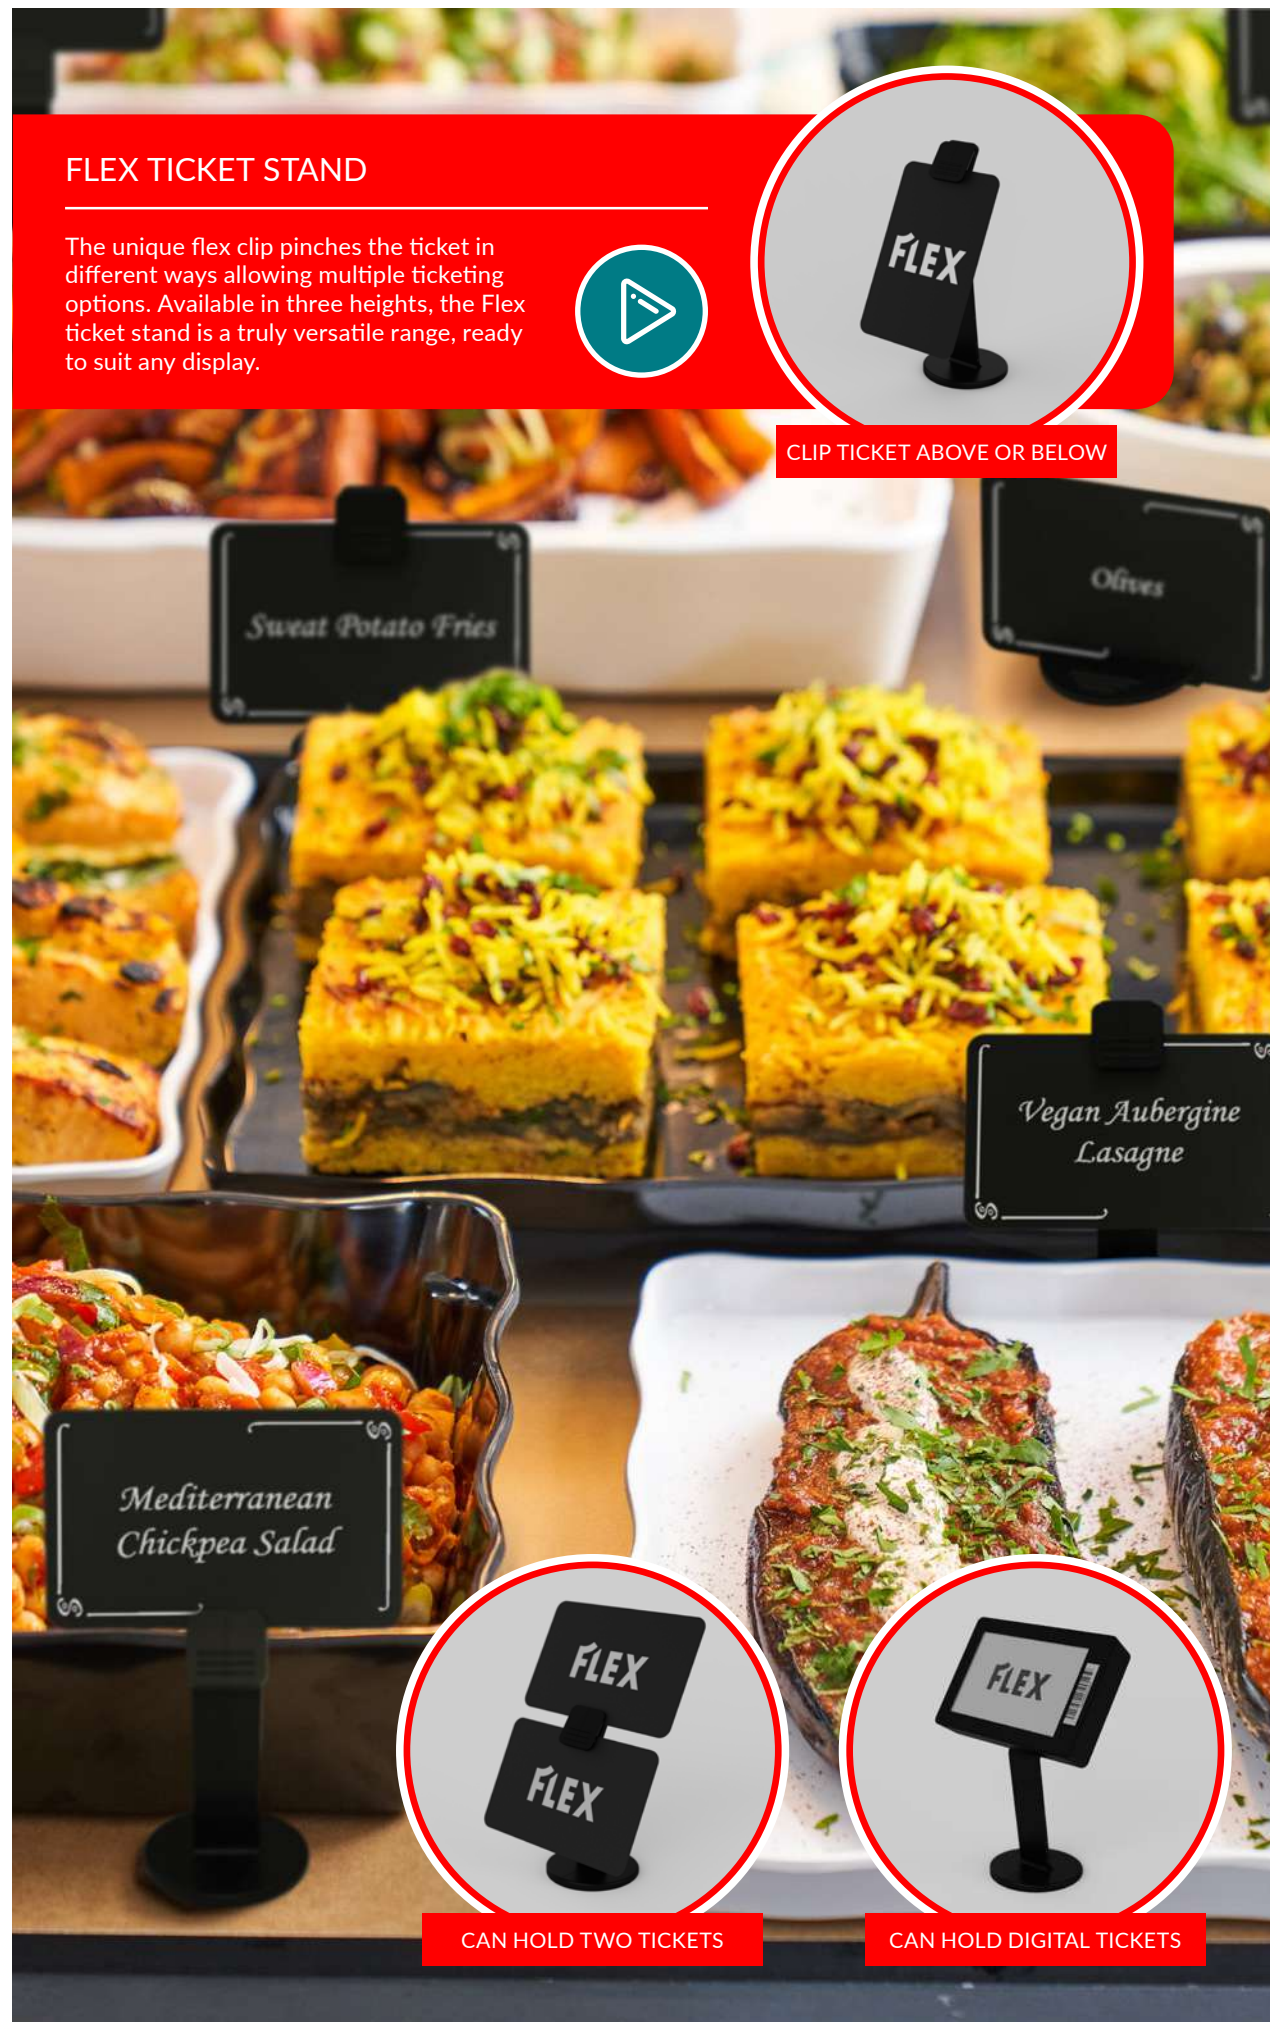

BUFFETWARE/
COUNTER DISPLAY

FOOD TO GO /
CATERING

TABLEWARE

DISPLAY
PROPS

1 Dividers

2 Garnish

3 Point of Sale

- MELAMINE
- GASTRONORM
- CAN BE STACKED
- EXTRA LARGE
- NEW PRODUCT
- REPLACE DISPOSABLES
- SILICONE FEET
- EASILY RECYCLED

Dalebrook

www.dalebrook.com sales@dalebrook.com

+44 (0) 1376 510 101

FLEX TICKET STAND

The unique flex clip pinches the ticket in different ways allowing multiple ticketing options. Available in three heights, the Flex ticket stand is a truly versatile range, ready to suit any display.