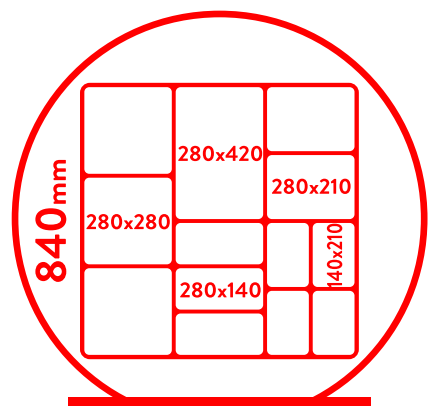

**3.3L**  
Mineral Black Dish  
TB2903 420 x 280 x 50mm

MINERAL BOWLS AVAILABLE IN THE RANGE

TEXTURED FINISH

840 SYSTEM FOOTPRINT

COUNTER DISPLAY & BUFFETWARE

- 1 Display Stands
- 2 Trays & Platters
- 3 Dishes
- 4 Bowls
- 5 Utensils