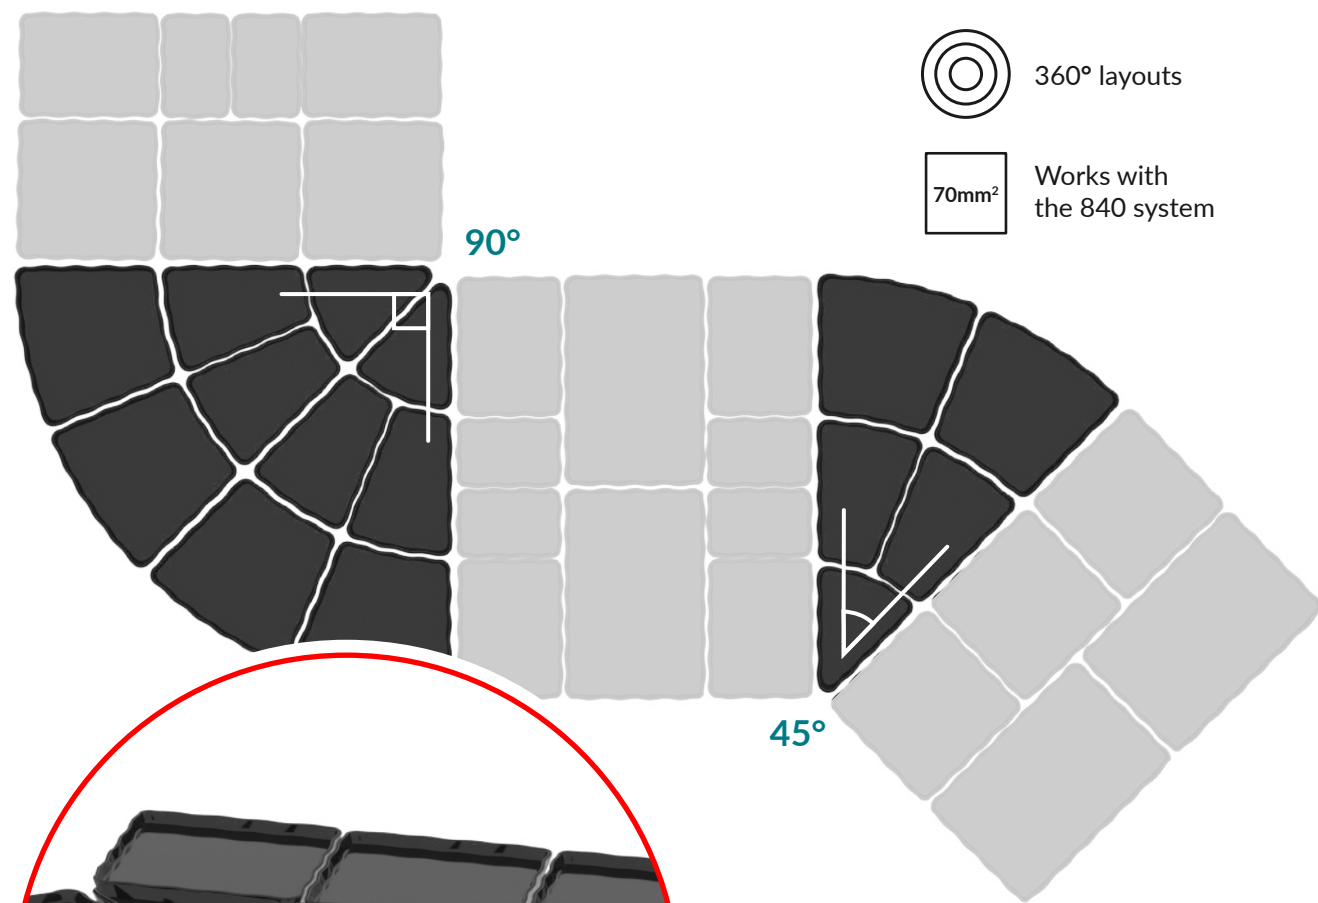

1 Display Stands

2 Trays & Platters

3 Dishes

4 Bowls

5 Utensils

- MF MELAMINE
- GN GASTRONORM
- ☰ CAN BE STACKED
- XL EXTRA LARGE
- NEW NEW PRODUCT
- REUSE REPLACE DISPOSABLES
- SF SILICONE FEET
- ♻️ EASILY RECYCLED

Dalebrook

www.dalebrook.com sales@dalebrook.com

+44 (0) 1376 510 101

AALTO 360° TRAYS MF ☰ SF 840

Aalto Tray		Aalto Tray		Aalto Tray	
TB2446	Tray 230x185x20mm 255ml	TB2447	Tray 270x198x20mm 380ml	TB2448	Tray 280x305x20mm 730ml
TB2436	Dish 244x200x60mm 1.3L	TB2437	Dish 282x210x60mm 1.8L	TB2438	Dish 286x315x60mm 2.8L

AALTO CORNER TRAYS MF ☰ SF NEW 840