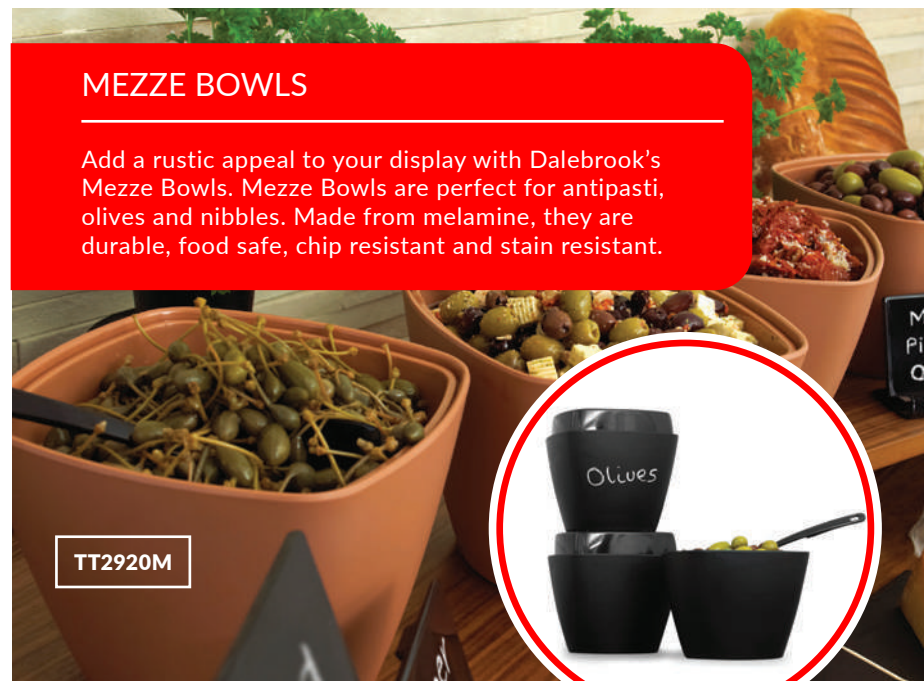

COUNTER DISPLAY & BUFFETWARE

- 1 Display Stands
- 2 Trays & Platters
- 3 Dishes
- 4 Bowls
- 5 Utensils

FOOD TO GO / CATERING

TABLEWARE

DISPLAY PROPS

- **MF** MELAMINE
- **GN** GASTRONORM
- **CS** CAN BE STACKED
- **XL** EXTRA LARGE
- **NEW** NEW PRODUCT
- **RE USE** REPLACE DISPOSABLES
- **SF** SILICONE FEET
- **RECYCLE** EASILY RECYCLED

Dalebrook

www.dalebrook.com sales@dalebrook.com

+44 (0) 1376 510 101

MEZZE BOWLS

Add a rustic appeal to your display with Dalebrook's Mezze Bowls. Mezze Bowls are perfect for antipasti, olives and nibbles. Made from melamine, they are durable, food safe, chip resistant and stain resistant.

TT2920M