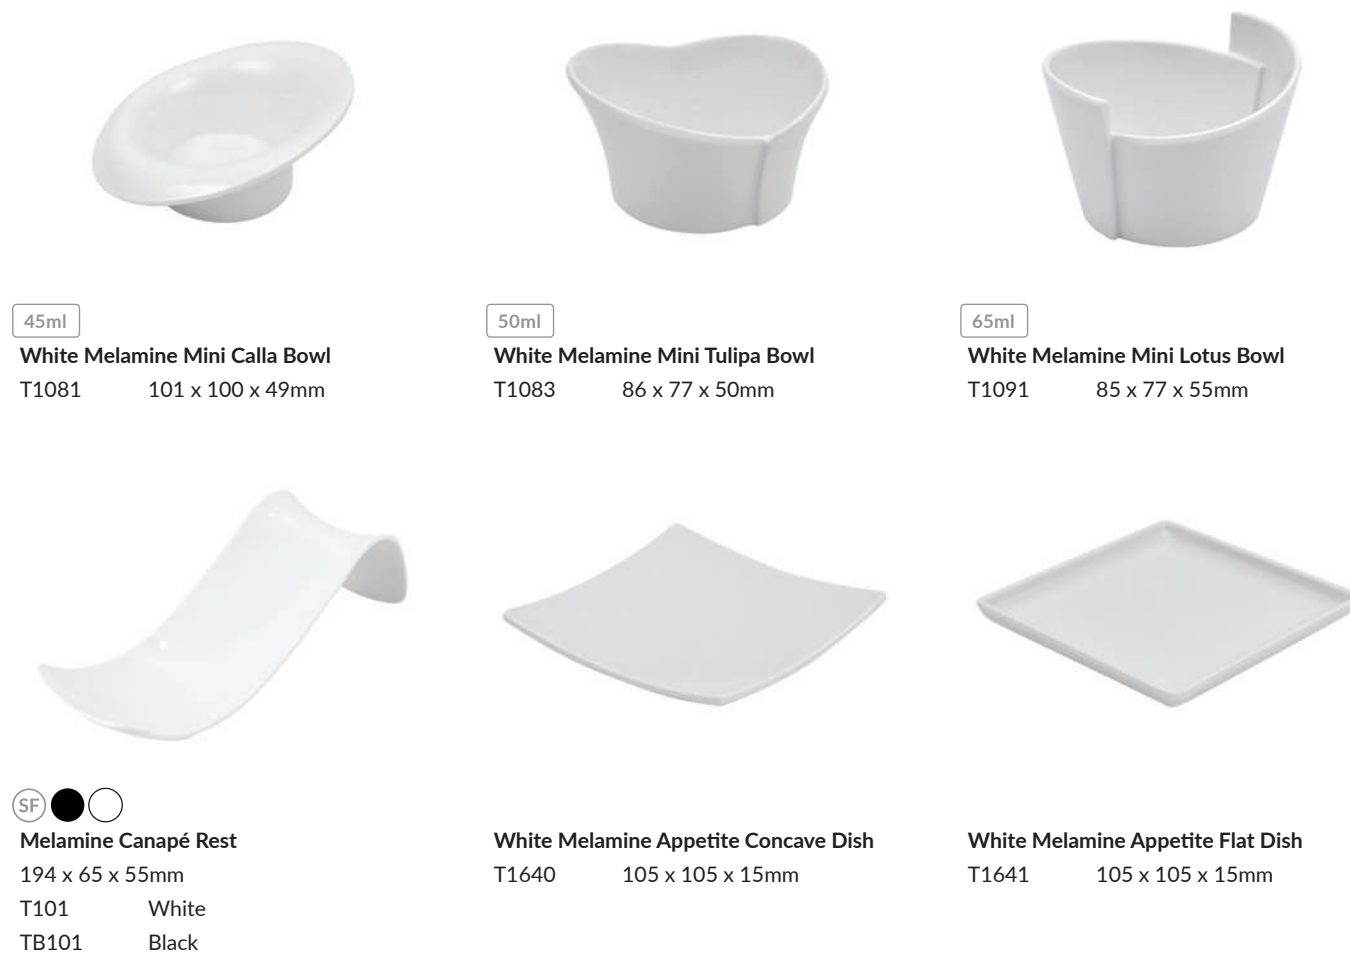

EDEN MINIATURES