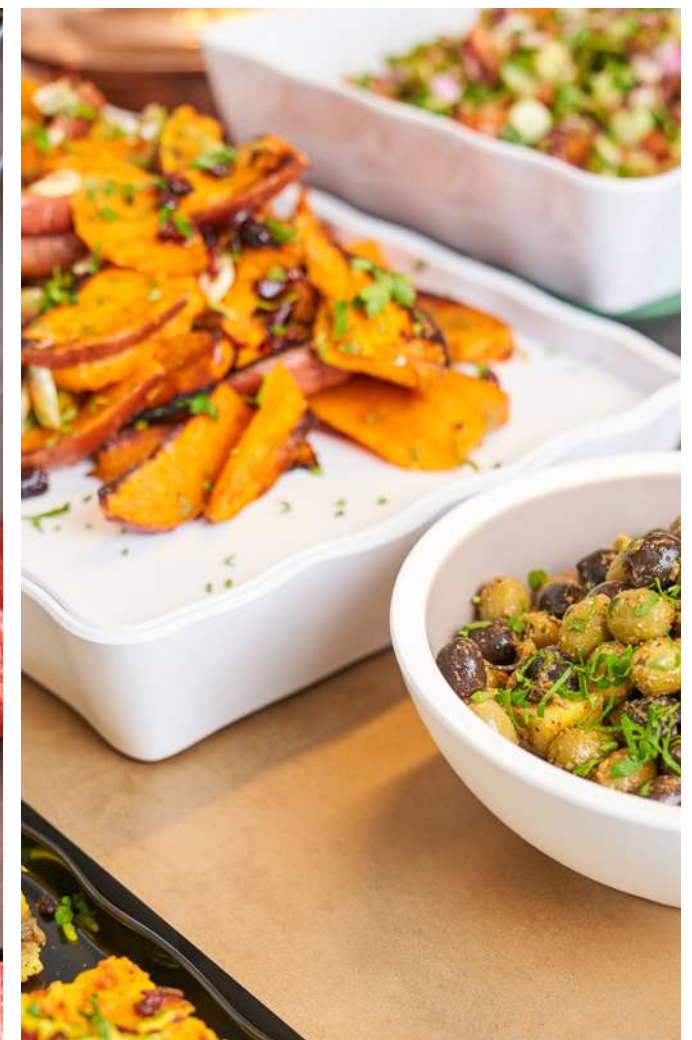

COUNTER DISPLAY & BUFFETWARE

- 1 Display Stands
- 2 Trays & Platters
- 3 Dishes
- 4 Bowls
- 5 Utensils

FOOD TO GO / CATERING

TABLEWARE

DISPLAY PROPS

- MF MELAMINE
- GN GASTRONORM
- CS CAN BE STACKED
- XL EXTRA LARGE
- NEW NEW PRODUCT
- RE USE REPLACE DISPOSABLES
- SF SILICONE FEET
- ♻️ EASILY RECYCLED