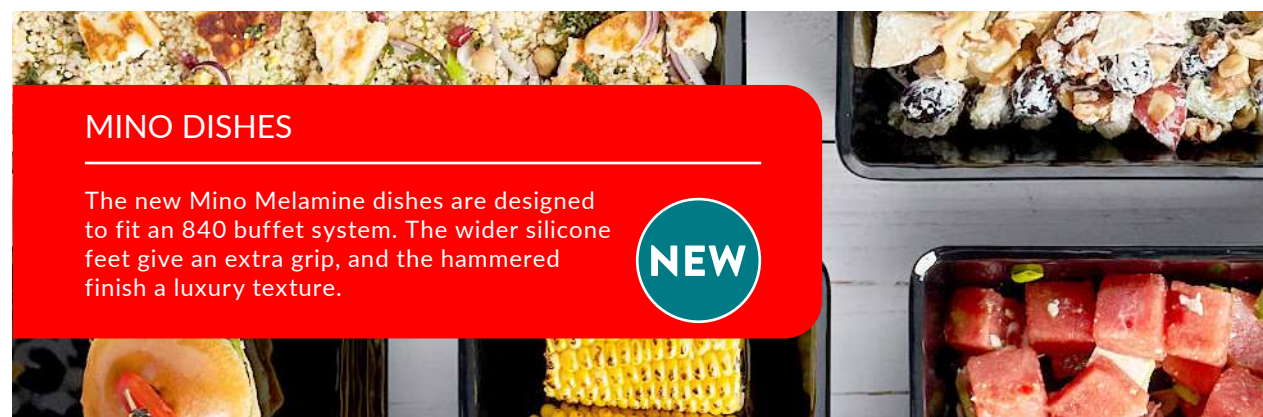

COUNTER DISPLAY & BUFFETWARE

- 1 Display Stands
- 2 Trays & Platters
- 3 Dishes
- 4 Bowls
- 5 Utensils

FOOD TO GO / CATERING

TABLEWARE

DISPLAY PROPS

- **MF** MELAMINE
- **GN** GASTRONORM
- **CS** CAN BE STACKED
- **XL** EXTRA LARGE
- **NEW** NEW PRODUCT
- **RE USE** REPLACE DISPOSABLES
- **SF** SILICONE FEET
- **RECYCLE** EASILY RECYCLED

Dalebrook

www.dalebrook.com sales@dalebrook.com

+44 (0) 1376 510 101