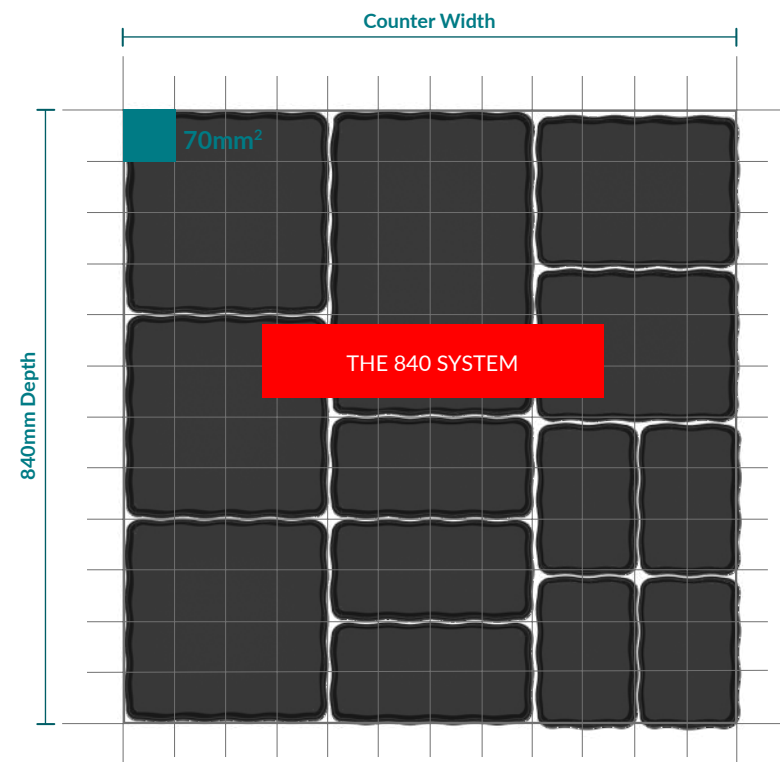

COUNTER DISPLAY & BUFFETWARE

1 Display Stands

2 Trays & Platters

3 Dishes

4 Bowls

5 Utensils

FOOD TO GO / CATERING

TABLEWARE

DISPLAY PROPS

- MF MELAMINE
- GN GASTRONORM
- ☰ CAN BE STACKED
- XL EXTRA LARGE
- NEW NEW PRODUCT
- RE USE REPLACE DISPOSABLES
- SF SILICONE FEET
- ♻️ EASILY RECYCLED

Dalebrook

www.dalebrook.com sales@dalebrook.com

+44 (0) 1376 510 101

AALTO TRAYS MF ☰ SF 840

● ●
Aalto Tray 273 x 413 x 20mm
TB2445 Black T2445 White

○ ●
Aalto Tray 273 x 273 x 20mm
TB2441 Black T2441 White

○ ●
Aalto Tray 273 x 203 x 20mm
TB2442 Black T2442 White

Aalto Dish 280 x 420 x 60mm
TB2435 Black T2435 White

Aalto Dish 280 x 280 x 60mm
TB2431 Black T2431 White

Aalto Dish 280 x 210 x 60mm
TB2432 Black T2432 White

○ ●
Aalto Tray 273 x 133 x 20mm
TB2443 Black T2443 White

○ ●
Aalto Tray 203 x 132 x 20mm
TB2444 Black T2444 White

Aalto Dish 280 x 140 x 60mm
TB2433 Black T2433 White

Aalto Dish 210 x 140 x 60mm
TB2434 Black T2434 White

Aalto Kebab Insert To fit TB2441
TB2421 Black

Aalto Kebab Insert To fit TB2443
TB2423 Black

70mm² multiples of 70mm² grid

interlocking wave seamless joins