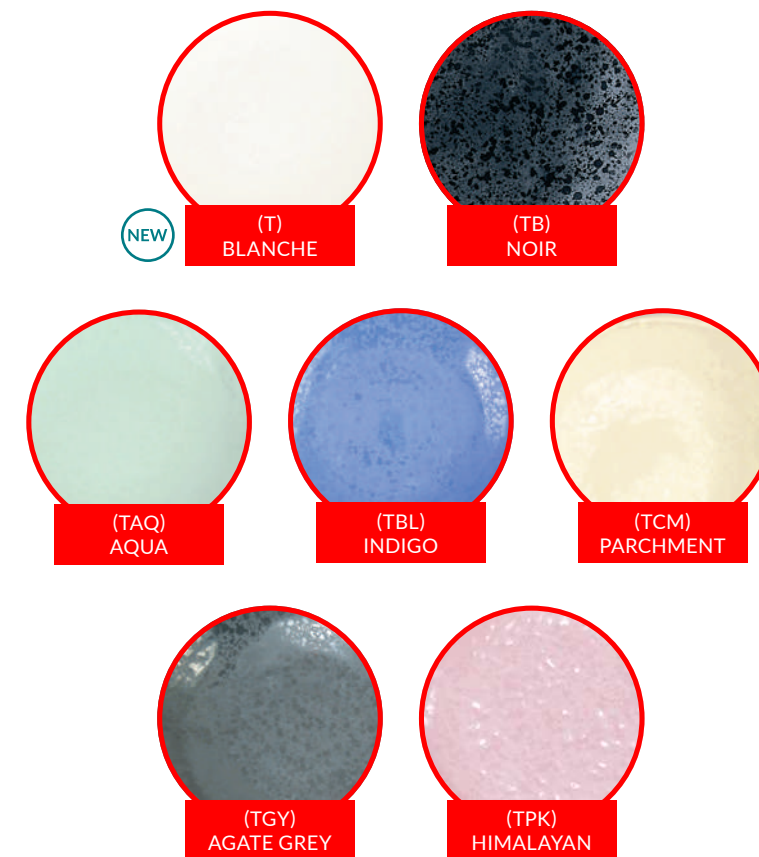

BUFFETWARE/
COUNTER DISPLAY

FOOD TO GO /
CATERING

TABLEWARE

1 Drinkware, Plates & Dishes

2 Ramekins

3 Childrens

4 Healthcare

DISPLAY
PROPS

- MELAMINE
- GASTRONORM
- CAN BE STACKED
- EXTRA LARGE
- NEW PRODUCT
- REPLACE DISPOSABLES
- SILICONE FEET
- EASILY RECYCLED

Dalebroom

www.dalebroom.com sales@dalebroom.com

+44 (0) 1376 510 101

MINERAL

The look of handmade ceramic stoneware with all the benefits of melamine. The Mineral Dinnerware Collection has a matt texture with attractive light-catching glossy particles.

MINERAL

1.3L
Mineral Crackle Glaze Bowl
240 dia. x 50mm

T4708	Blanche
TB4708	Noir
TAQ4708	Aqua
TBL4708	Indigo
TCM4708	Parchment
TGY4708	Agate Grey
TPK4708	Himalayan

Mineral Crackle Glaze Plate
205 dia. x 43mm

T4709	Blanche
TB4709	Noir
TAQ4709	Aqua
TBL4709	Indigo
TCM4709	Parchment
TGY4709	Agate Grey
TPK4709	Himalayan

Mineral Crackle Glaze Plate
300 dia. x 52mm

T4710	Blanche
TB4710	Noir
TAQ4710	Aqua
TBL4710	Indigo
TCM4710	Parchment
TGY4710	Agate Grey
TPK4710	Himalayan

Mineral Crackle Glaze Plate
203mm x 30mm

T4712	Blanche
TB4712	Noir
TAQ4712	Aqua
TBL4712	Indigo
TCM4712	Parchment
TGY4712	Agate Grey

Mineral Crackle Glaze Plate
254mm x 30mm

T4713	Blanche
TB4713	Noir
TAQ4713	Aqua
TBL4713	Indigo
TCM4713	Parchment
TGY4713	Agate Grey

65ml
Mineral Crackle Glaze Ramekin
86mm x 30mm

T4714	Blanche
TB4714	Noir
TAQ4714	Aqua
TBL4714	Indigo
TCM4714	Parchment
TGY4714	Agate Grey

450ml
Mineral Crackle Glaze Bowl
160mm x 43mm

T4715	Blanche
TB4715	Noir
TAQ4715	Aqua
TBL4715	Indigo
TCM4715	Parchment
TGY4715	Agate Grey

Mineral Crackle Glaze Oval Plate
229mm x 305mm x 30mm

T4716	Blanche
TB4716	Noir
TAQ4716	Aqua
TBL4716	Indigo
TCM4716	Parchment
TGY4716	Agate Grey