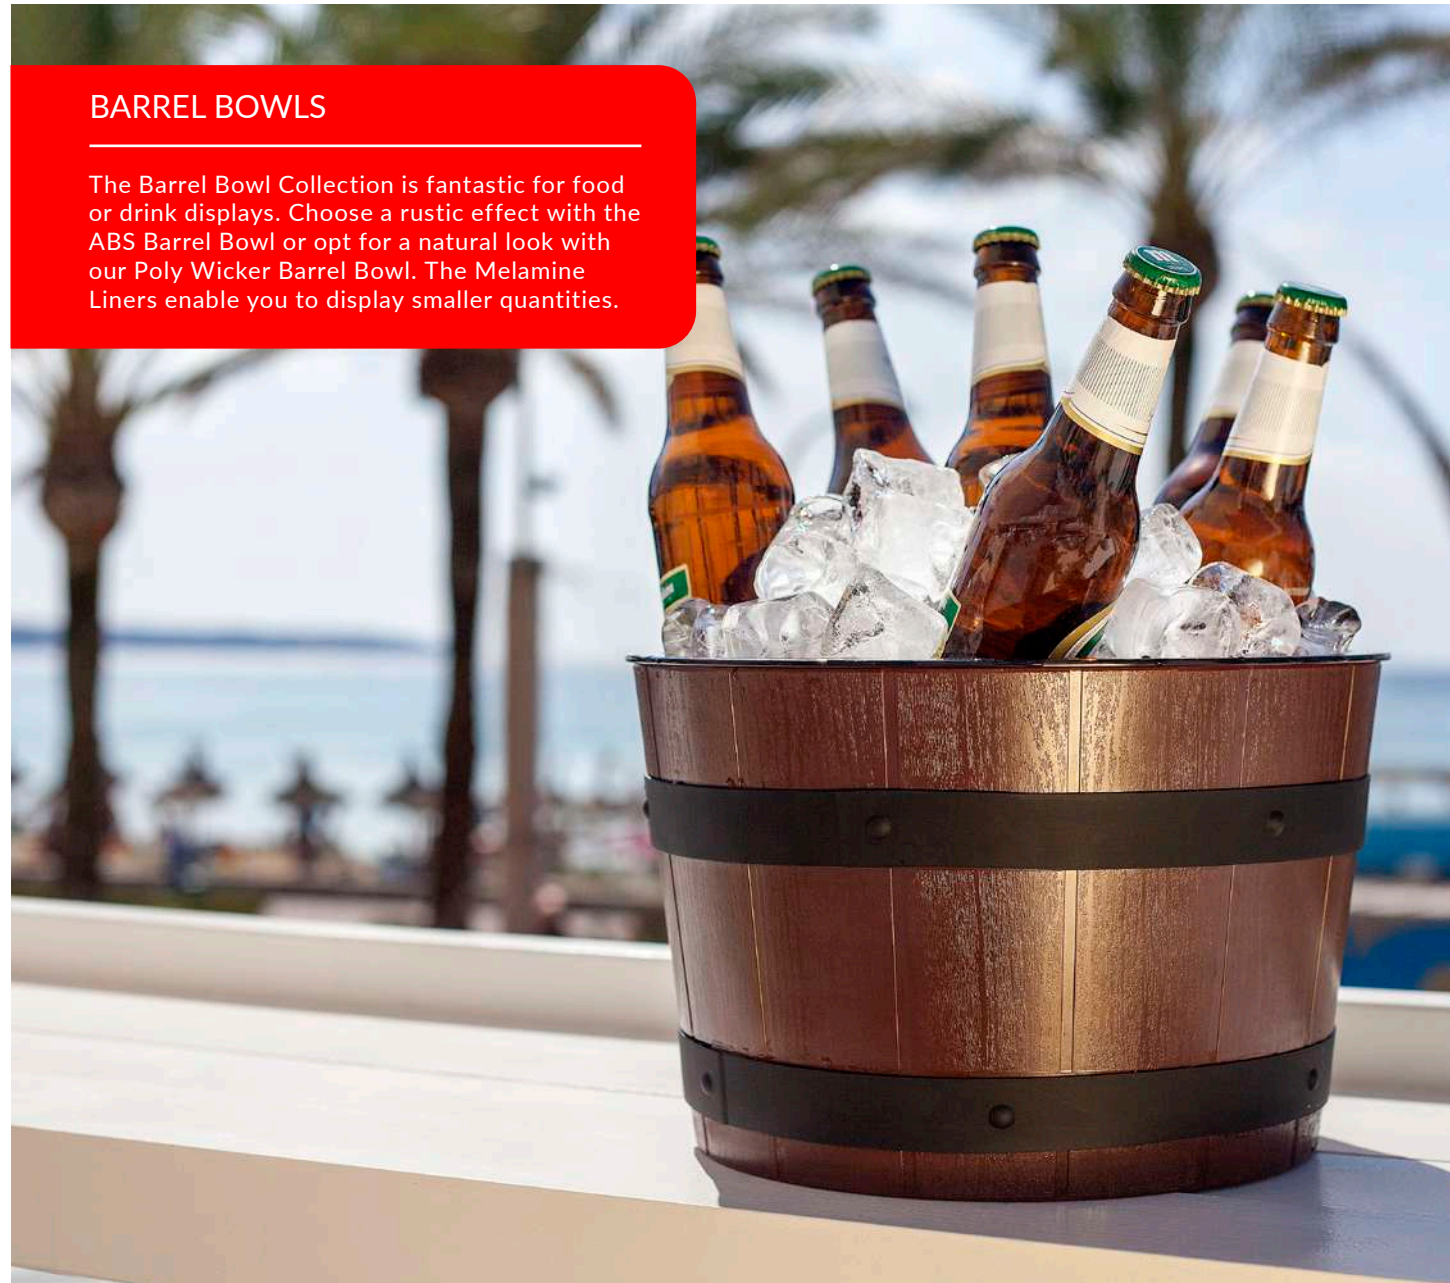

**Dalebrook®**

www.dalebrook.com sales@dalebrook.com

+44 (0) 1376 510 101

**BARREL BOWLS**

The Barrel Bowl Collection is fantastic for food or drink displays. Choose a rustic effect with the ABS Barrel Bowl or opt for a natural look with our Poly Wicker Barrel Bowl. The Melamine Liners enable you to display smaller quantities.