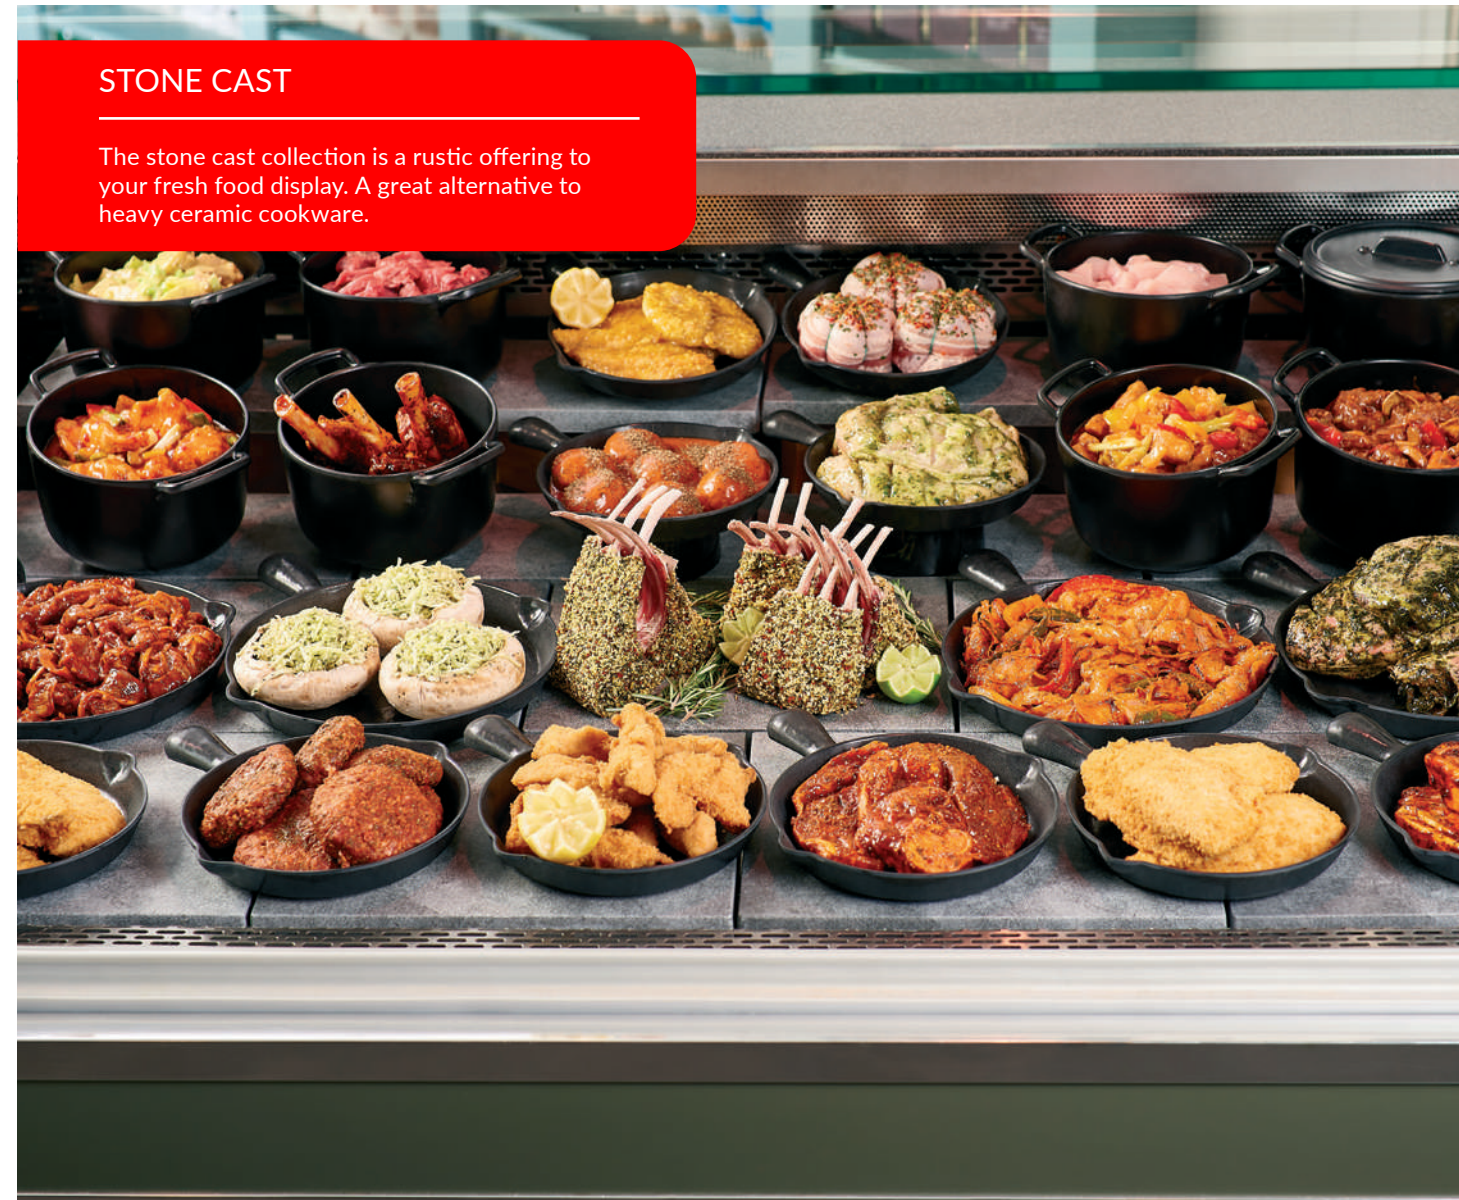

COMBINE WITH BARREL BOWL

STONE CAST

The stone cast collection is a rustic offering to your fresh food display. A great alternative to heavy ceramic cookware.

STONE CAST

250ml - 2L  
**Black Stone Cast Effect Melamine Casserole Pot**  
 TB3421 115 x 90 x 70mm 250ml  
 TB3422 228 x 180 x 119mm 2L