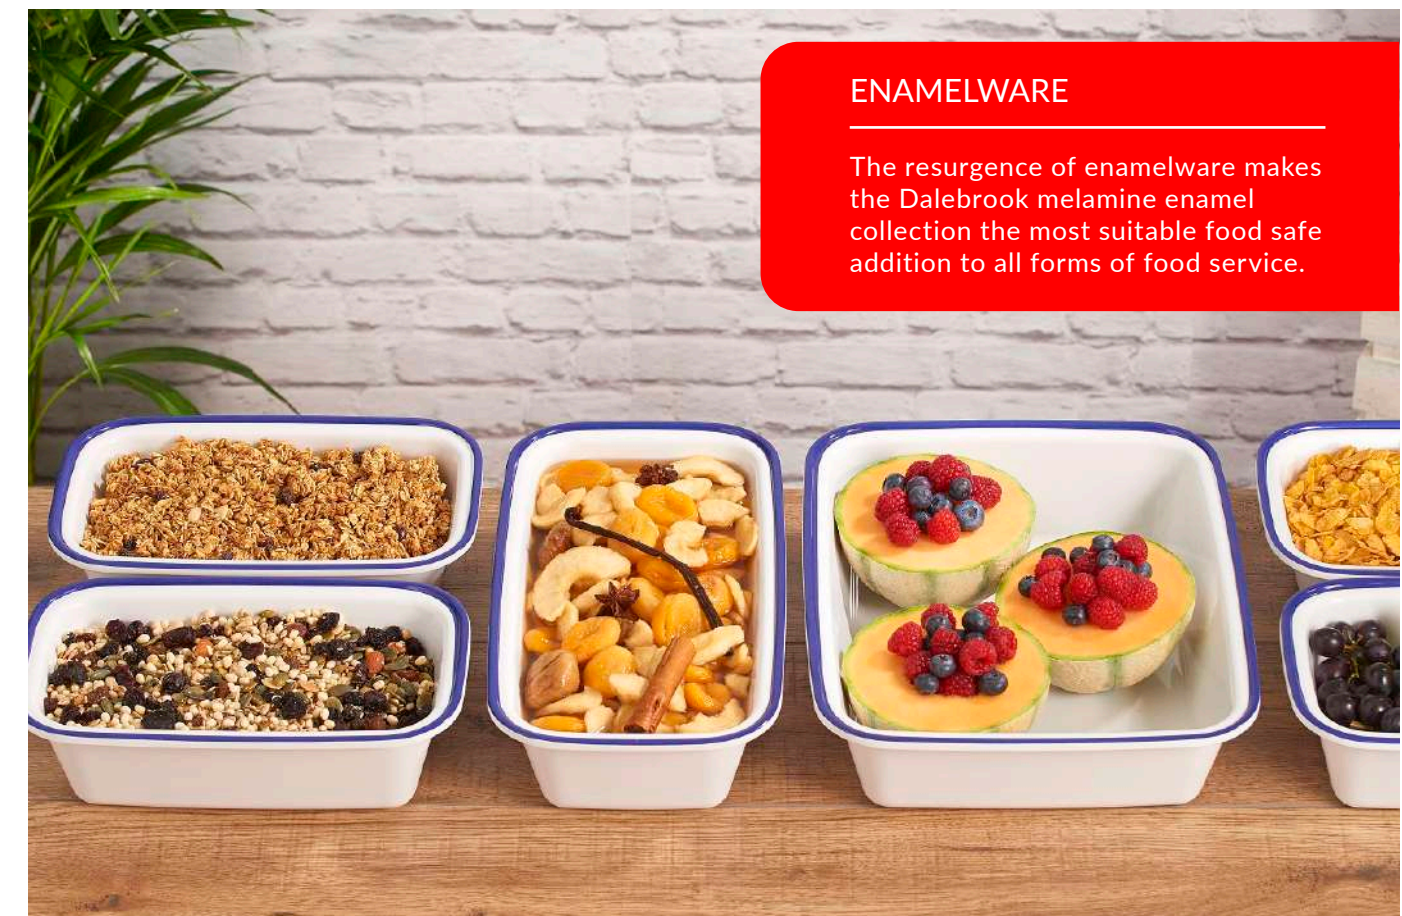

ENAMELWARE TRAYS  
AVAILABLE IN THE RANGE

GASTRONORM (GN)

GASTRO FOOTPRINT

ENAMELWARE

The resurgence of enamelware makes the Dalebrook melamine enamel collection the most suitable food safe addition to all forms of food service.