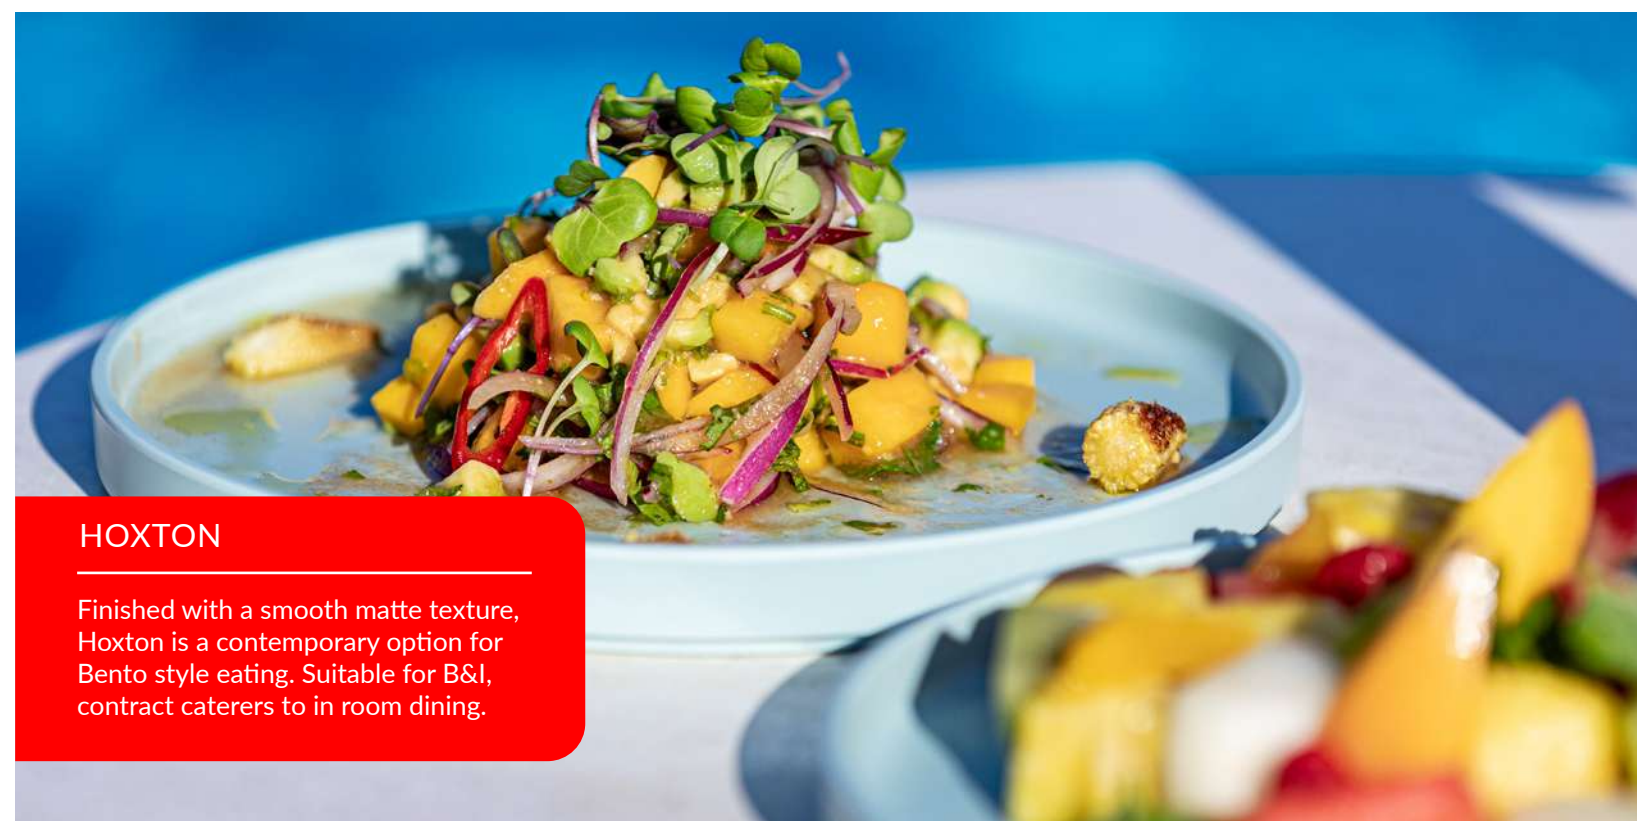

  
**Aqua Hoxton Small Plate/Lid**  
TAQ4642 152 x 21 mm

  
**Aqua Hoxton Plate**  
TAQ4643 228 x 21 mm

HOXTON

Finished with a smooth matte texture, Hoxton is a contemporary option for Bento style eating. Suitable for B&I, contract caterers to in room dining.