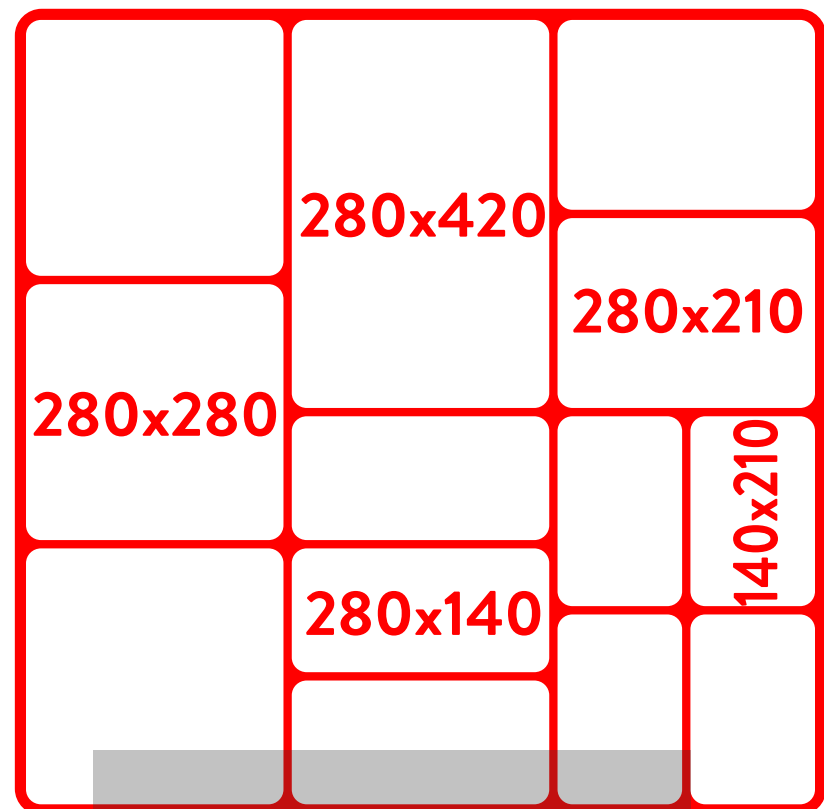

840 SYSTEM

Fits within a common 840mm deep counter space. Items in this footprint can be used both horizontally or vertically for multiple combinations.

- **LARGE** - 280 × 420 mm
- **SQUARE** - 280 × 280 mm
- **MEDIUM** - 280 × 210 mm
- **SMALL** - 280 × 140 mm
- **X SMALL** - 140 × 210 mm