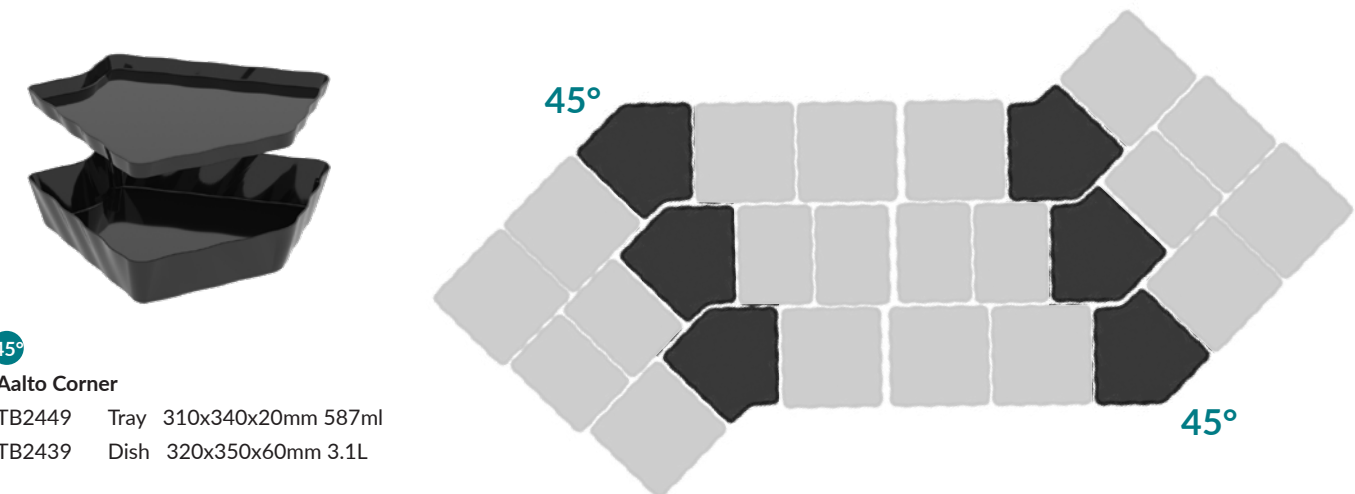

AALTO CORNER TRAYS MF ☰ SF NEW 840