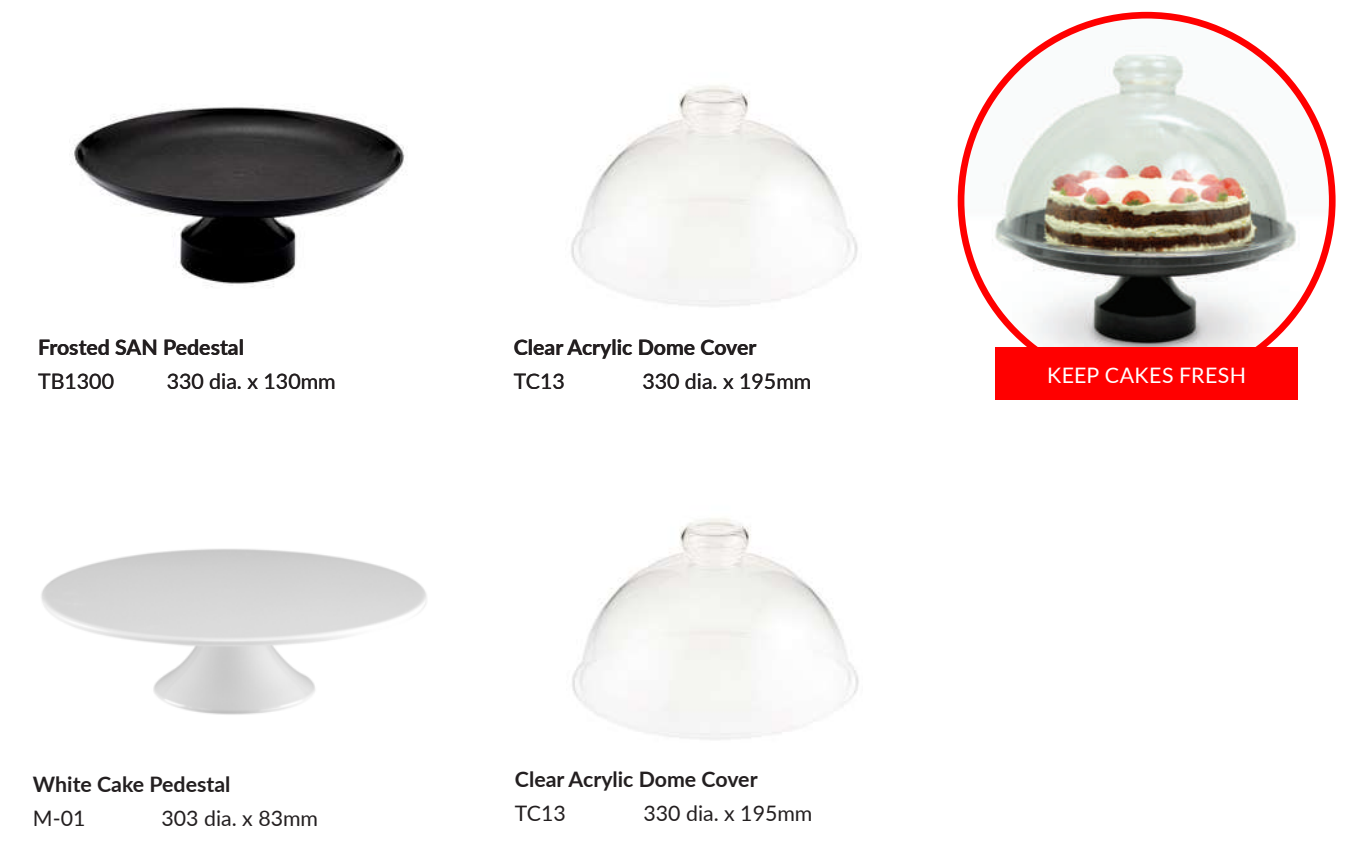

White Cake Pedestal
M-01 303 dia. x 83mm

Clear Acrylic Dome Cover
TC13 330 dia. x 195mm

CAKE DISPLAY PEDESTAL

Frosted SAN Pedestal
TB1300 330 dia. x 130mm

Clear Acrylic Dome Cover
TC13 330 dia. x 195mm