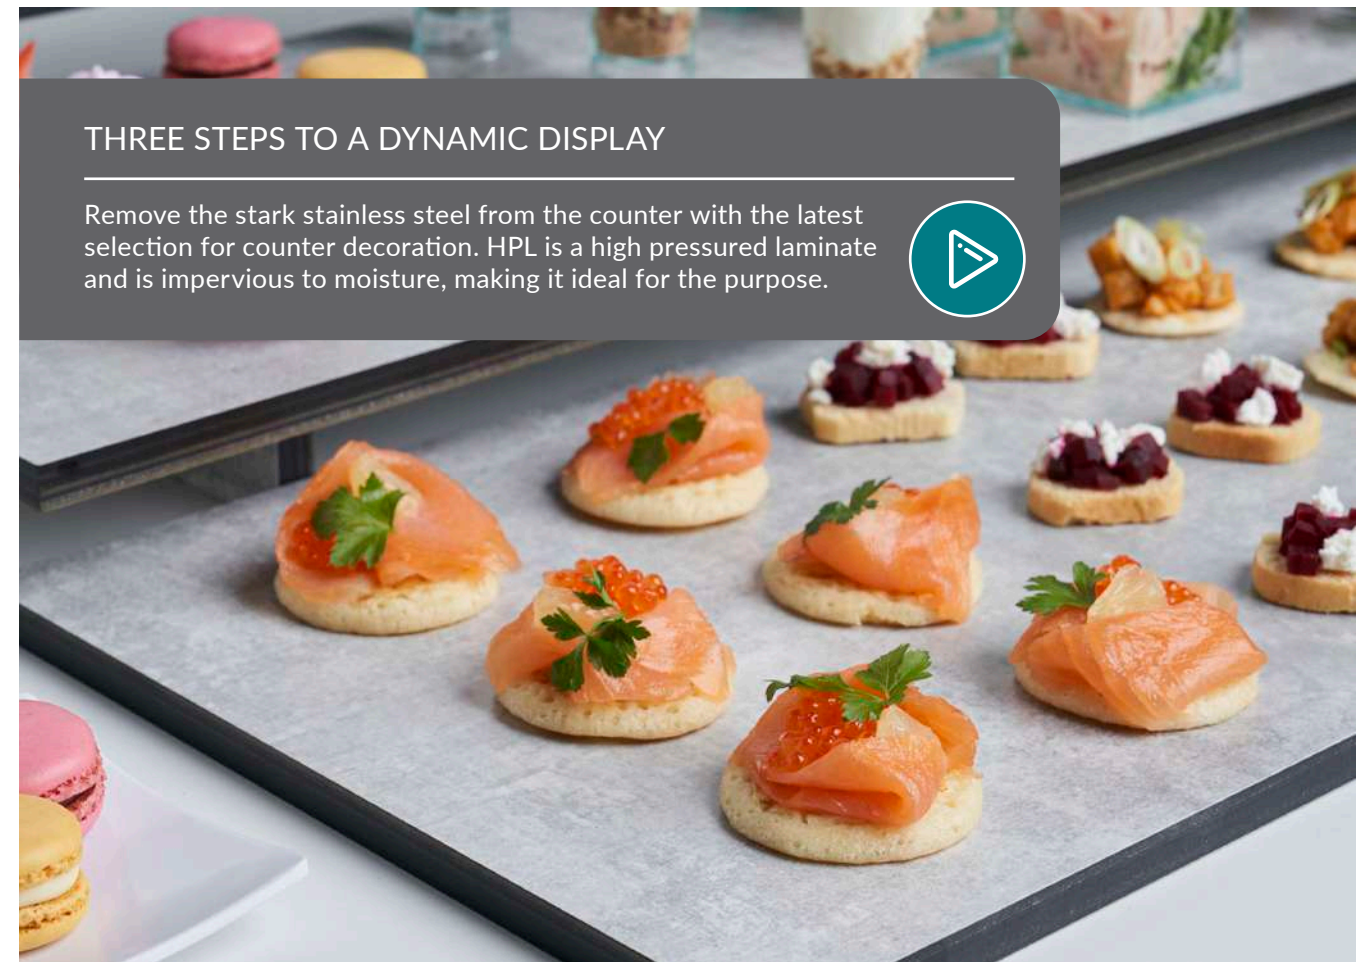

COUNTER DISPLAY & BUFFETWARE

- 1 Display Stands
- 2 Trays & Platters
- 3 Dishes
- 4 Bowls
- 5 Utensils

FOOD TO GO / CATERING

TABLEWARE

DISPLAY PROPS

- MF MELAMINE
- GN GASTRONORM
- CS CAN BE STACKED
- XL EXTRA LARGE
- NEW NEW PRODUCT
- RE USE REPLACE DISPOSABLES
- SF SILICONE FEET
- ♻️ EASILY RECYCLED