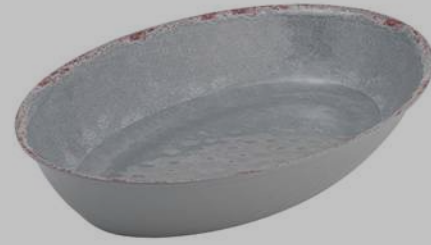

CASABLANCA RETAIL BOWLS