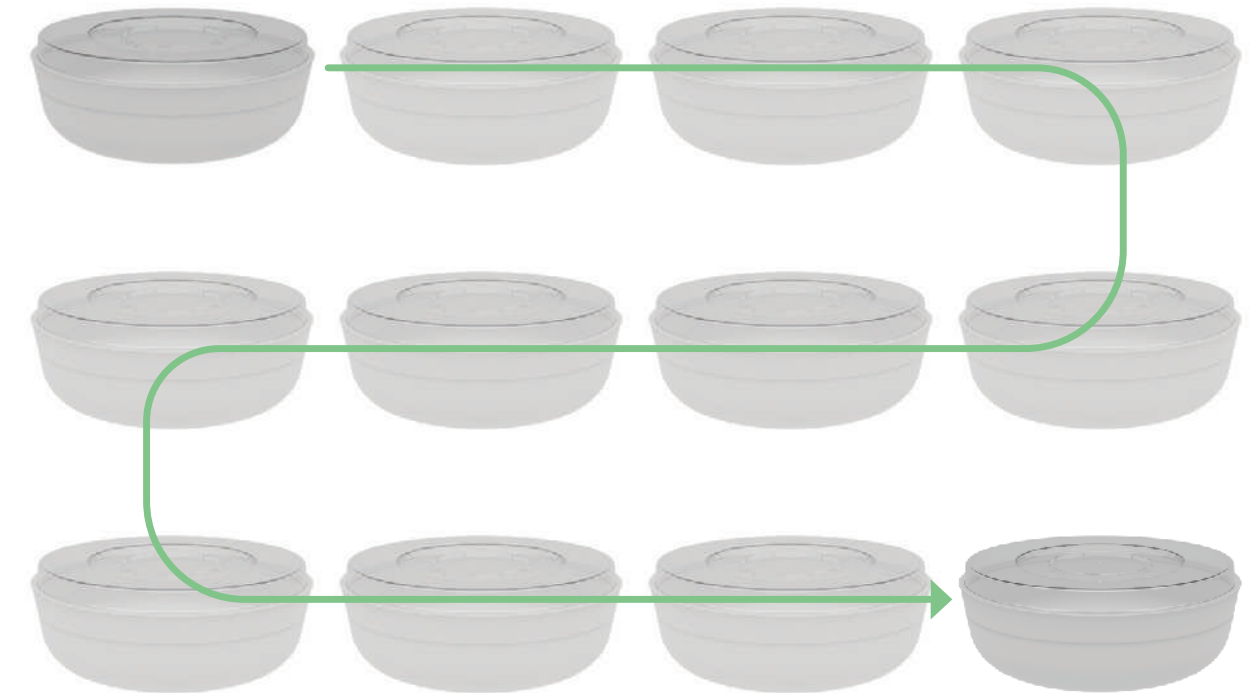

A SINGLE HU OR HIVE SALAD BOWL ONLY TAKES **12 USES** TO BREAKEVEN.

MAIN MENU

 BUFFETWARE/  
COUNTER DISPLAY

 FOOD TO GO /  
CATERING

1 Reusable Food to Go

2 Miniatures

3 Skewers & Cutlery

4 Catering Bowls