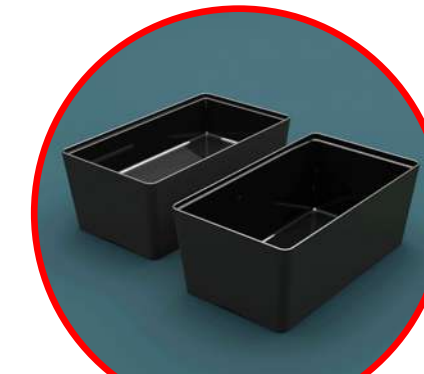

USE INSERT TO REDUCE CAPACITY