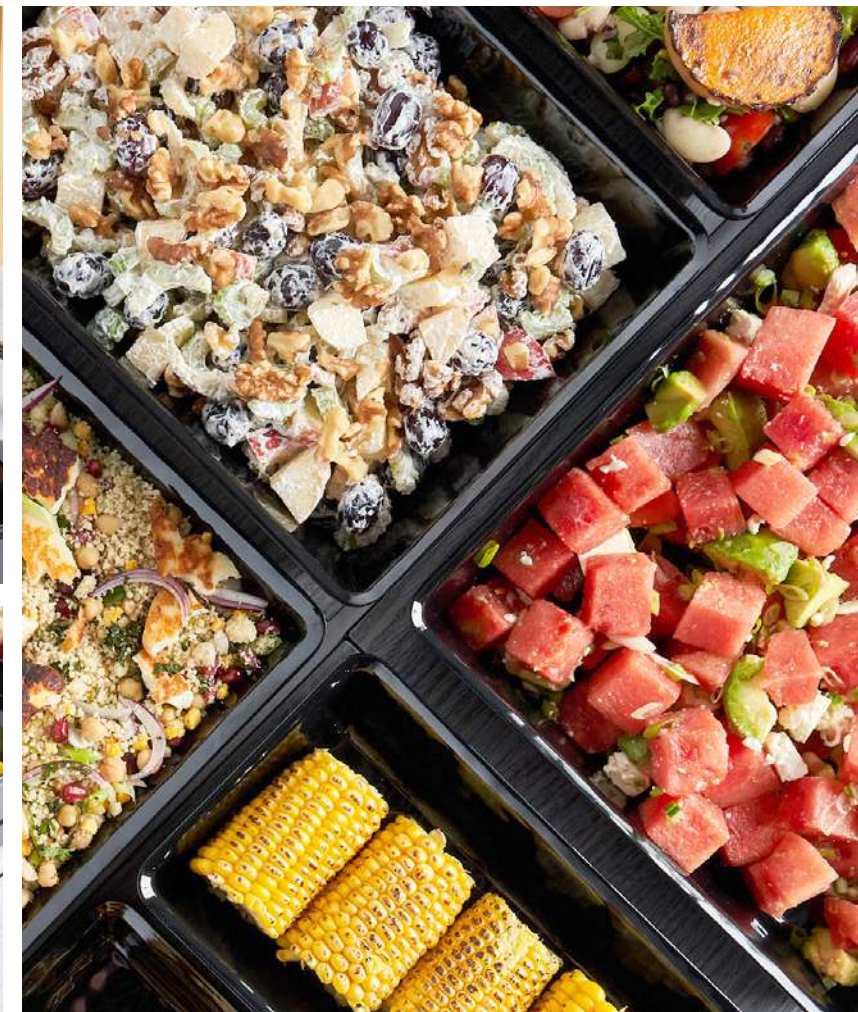

COUNTER DISPLAY & BUFFETWARE

- 1 Display Stands
- 2 Trays & Platters
- 3 Dishes
- 4 Bowls
- 5 Utensils

FOOD TO GO / CATERING

TABLEWARE

DISPLAY PROPS

- **MF** MELAMINE
- **GN** GASTRONORM
- **CS** CAN BE STACKED
- **XL** EXTRA LARGE
- **NEW** NEW PRODUCT
- **RE USE** REPLACE DISPOSABLES
- **SF** SILICONE FEET
- **RECYCLE** EASILY RECYCLED

Dalebrook

www.dalebrook.com sales@dalebrook.com

+44 (0) 1376 510 101