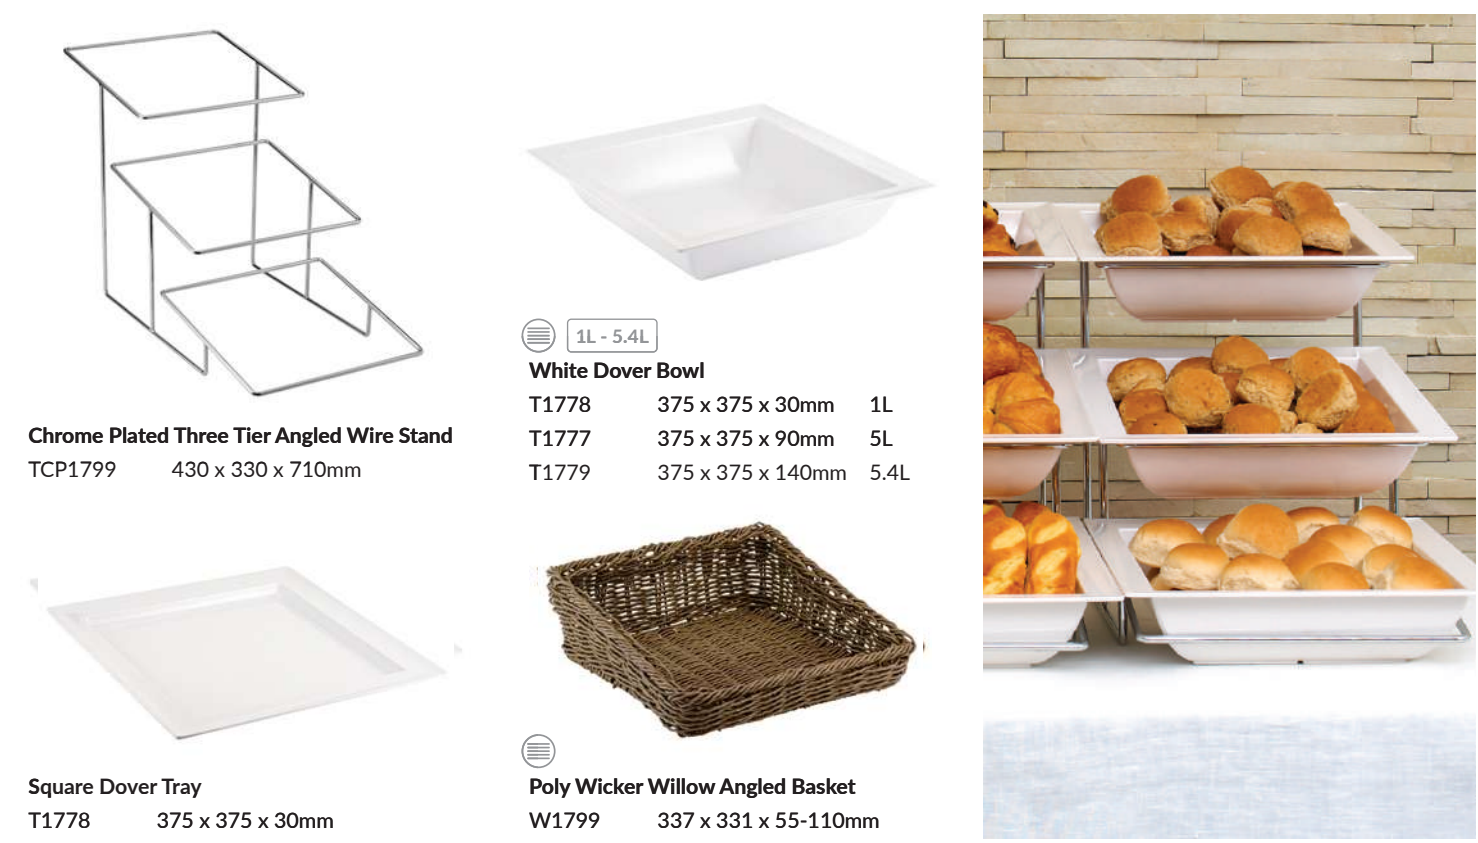

CHROME PLATED STANDS

Chrome Plated Three Tier Angled Wire Stand
TCP1799 430 x 330 x 710mm

1L - 5.4L
White Dover Bowl
T1778 375 x 375 x 30mm 1L
T1777 375 x 375 x 90mm 5L
T1779 375 x 375 x 140mm 5.4L

Square Dover Tray
T1778 375 x 375 x 30mm

E
Poly Wicker Willow Angled Basket
W1799 337 x 331 x 55-110mm