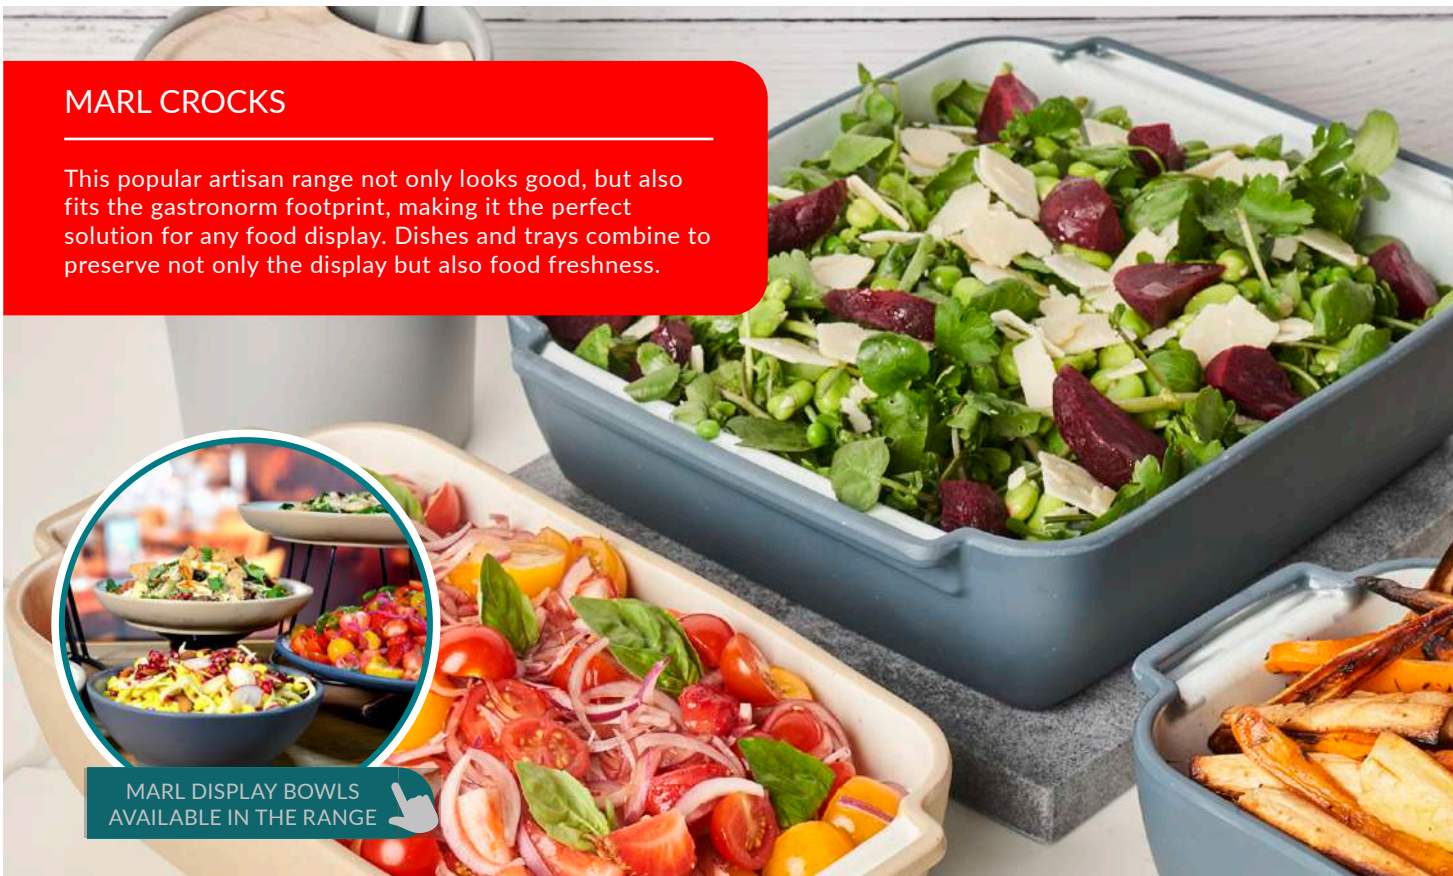

+44 (0) 1376 510 101

**MARL CROCKS**

This popular artisan range not only looks good, but also fits the gastronorm footprint, making it the perfect solution for any food display. Dishes and trays combine to preserve not only the display but also food freshness.