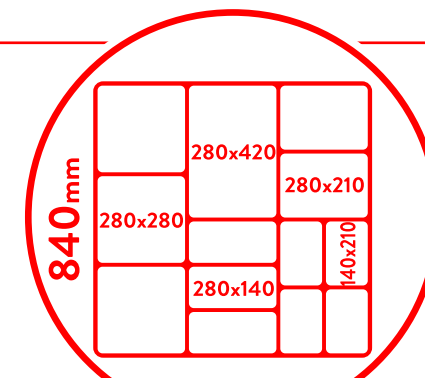

840 SYSTEM FOOTPRINT