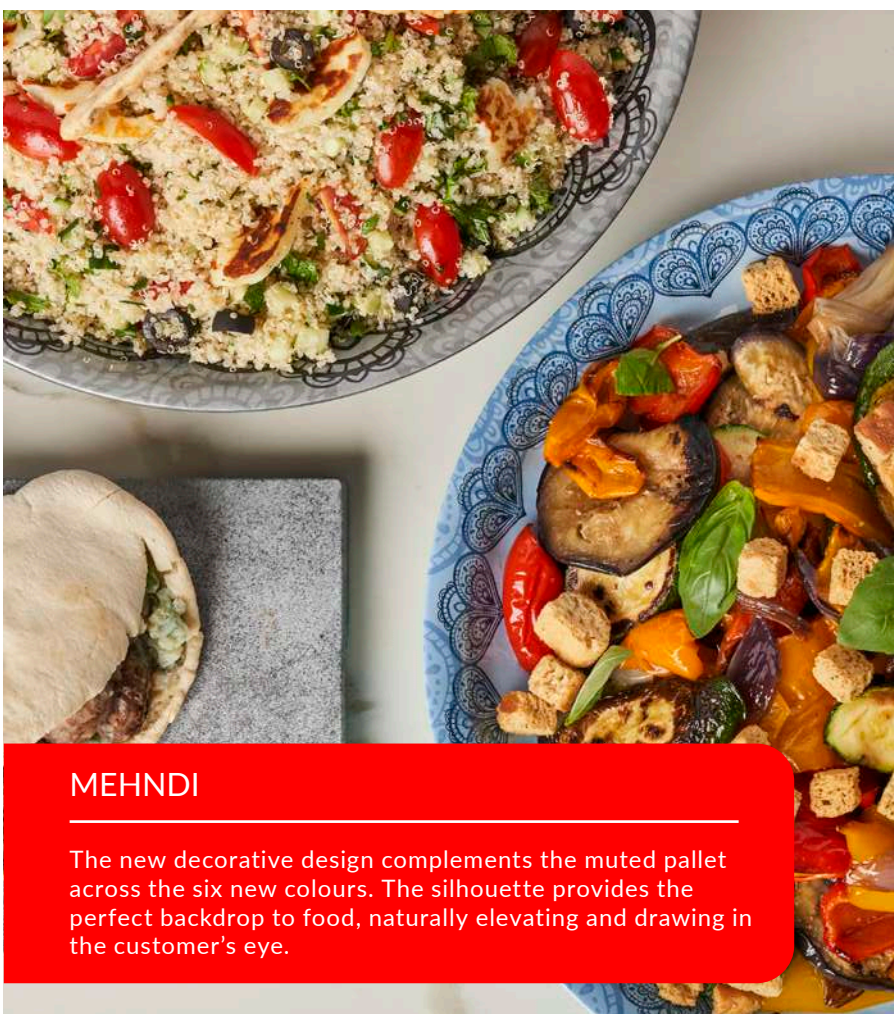

MEHNDI

The new decorative design complements the muted pallet across the six new colours. The silhouette provides the perfect backdrop to food, naturally elevating and drawing in the customer's eye.

NEW ☰  
**Black Metal Mini Circular Buffet Stand**  
TB3500 283 x 196 x 256mm