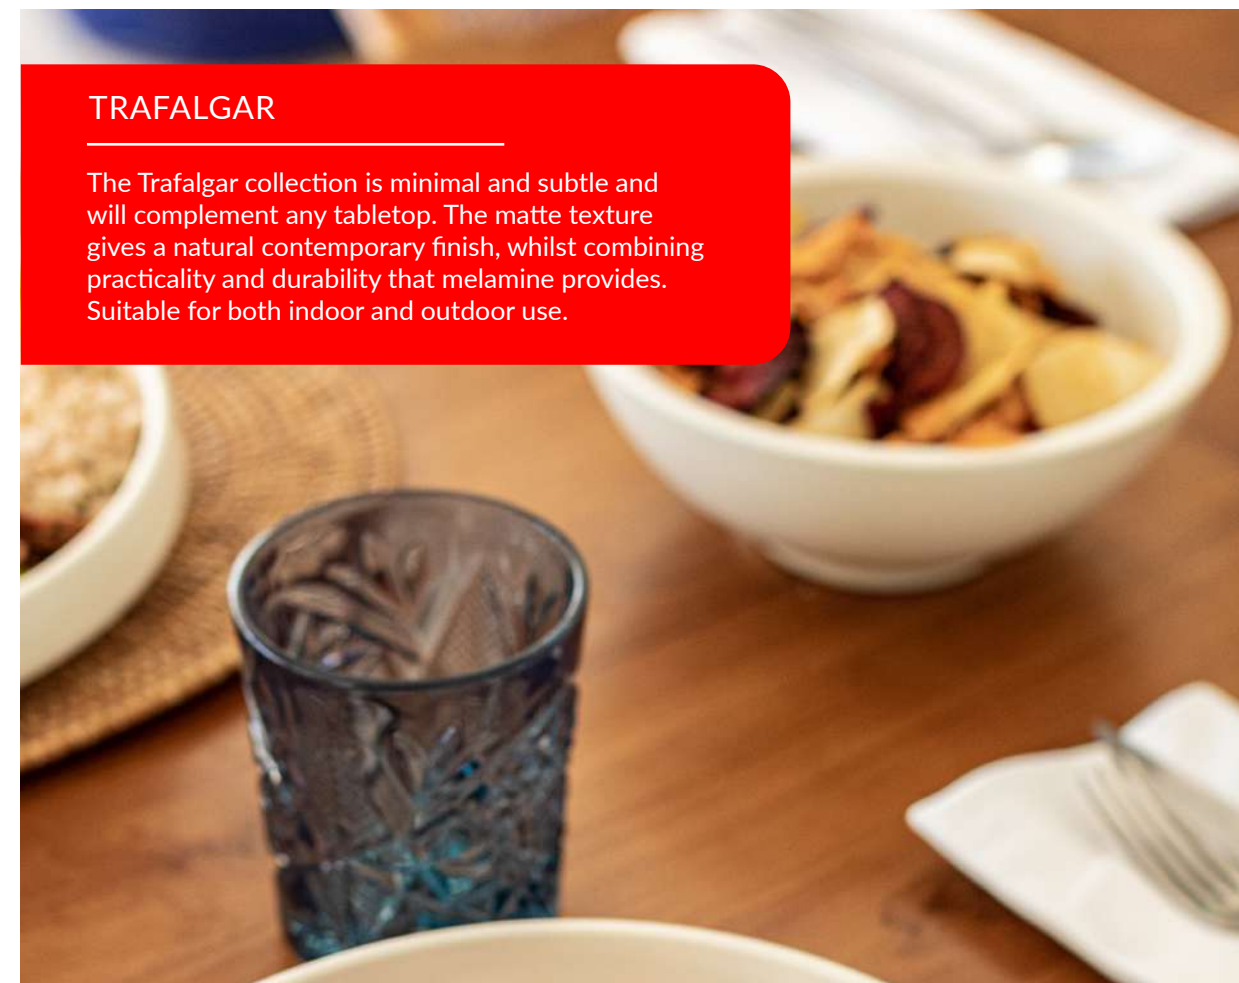

MAIN MENU

BUFFETWARE/
COUNTER DISPLAY

FOOD TO GO /
CATERING

TABLEWARE

1 Drinkware, Plates & Dishes

2 Ramekins

3 Childrens

4 Healthcare

DISPLAY
PROPS

- MELAMINE
- GASTRONORM
- CAN BE STACKED
- EXTRA LARGE
- NEW PRODUCT
- REPLACE DISPOSABLES
- SILICONE FEET
- EASILY RECYCLED

Dalebrook

www.dalebrook.com sales@dalebrook.com

+44 (0) 1376 510 101

TRAFALGAR

325ml Trafalgar Pot 120 x 120 x 72mm TW4738TP White/Taupe	325ml Trafalgar Pot 120 x 120 x 72mm TW4738GRP Grape/White	325ml Trafalgar Pot 120 x 120 x 72mm TCM4738 Parchment
850ml Trafalgar Deep Bowl 191 x 191 x 78mm TW4727TP White/Taupe	850ml Trafalgar Deep Bowl 191 x 191 x 78mm TW4727GRP Grape/White	850ml Trafalgar Deep Bowl 191 x 191 x 78mm TCM4727 Parchment