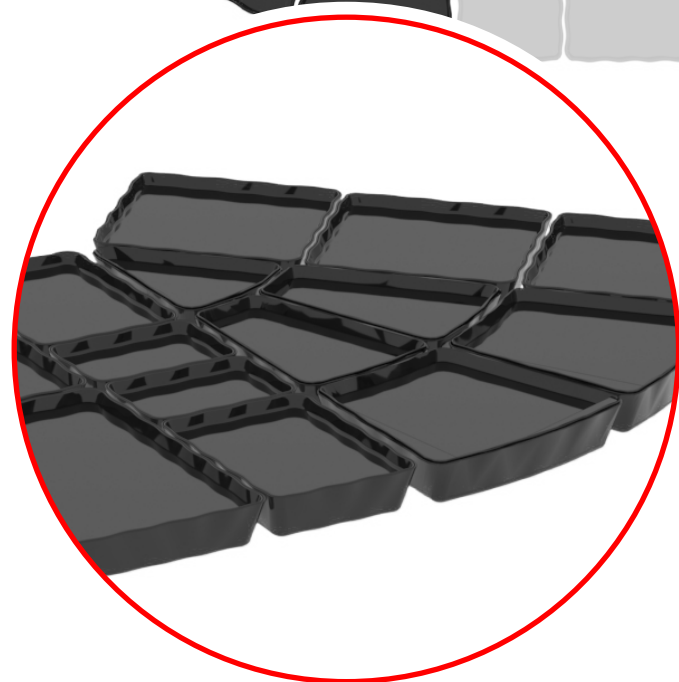

1 Display Stands

2 Trays & Platters

3 Dishes

4 Bowls

5 Utensils

- MF MELAMINE
- GN GASTRONORM
- ☰ CAN BE STACKED
- XL EXTRA LARGE
- NEW NEW PRODUCT
- REUSE REPLACE DISPOSABLES
- SF SILICONE FEET
- ♻️ EASILY RECYCLED

Dalebrook

www.dalebrook.com sales@dalebrook.com

+44 (0) 1376 510 101

AALTO 360° TRAYS MF ☰ SF 840

Aalto Tray		Aalto Tray		Aalto Tray	
TB2446	Tray 230x185x20mm 255ml	TB2447	Tray 270x198x20mm 380ml	TB2448	Tray 280x305x20mm 730ml
TB2436	Dish 244x200x60mm 1.3L	TB2437	Dish 282x210x60mm 1.8L	TB2438	Dish 286x315x60mm 2.8L

AALTO CORNER TRAYS MF ☰ SF NEW 840