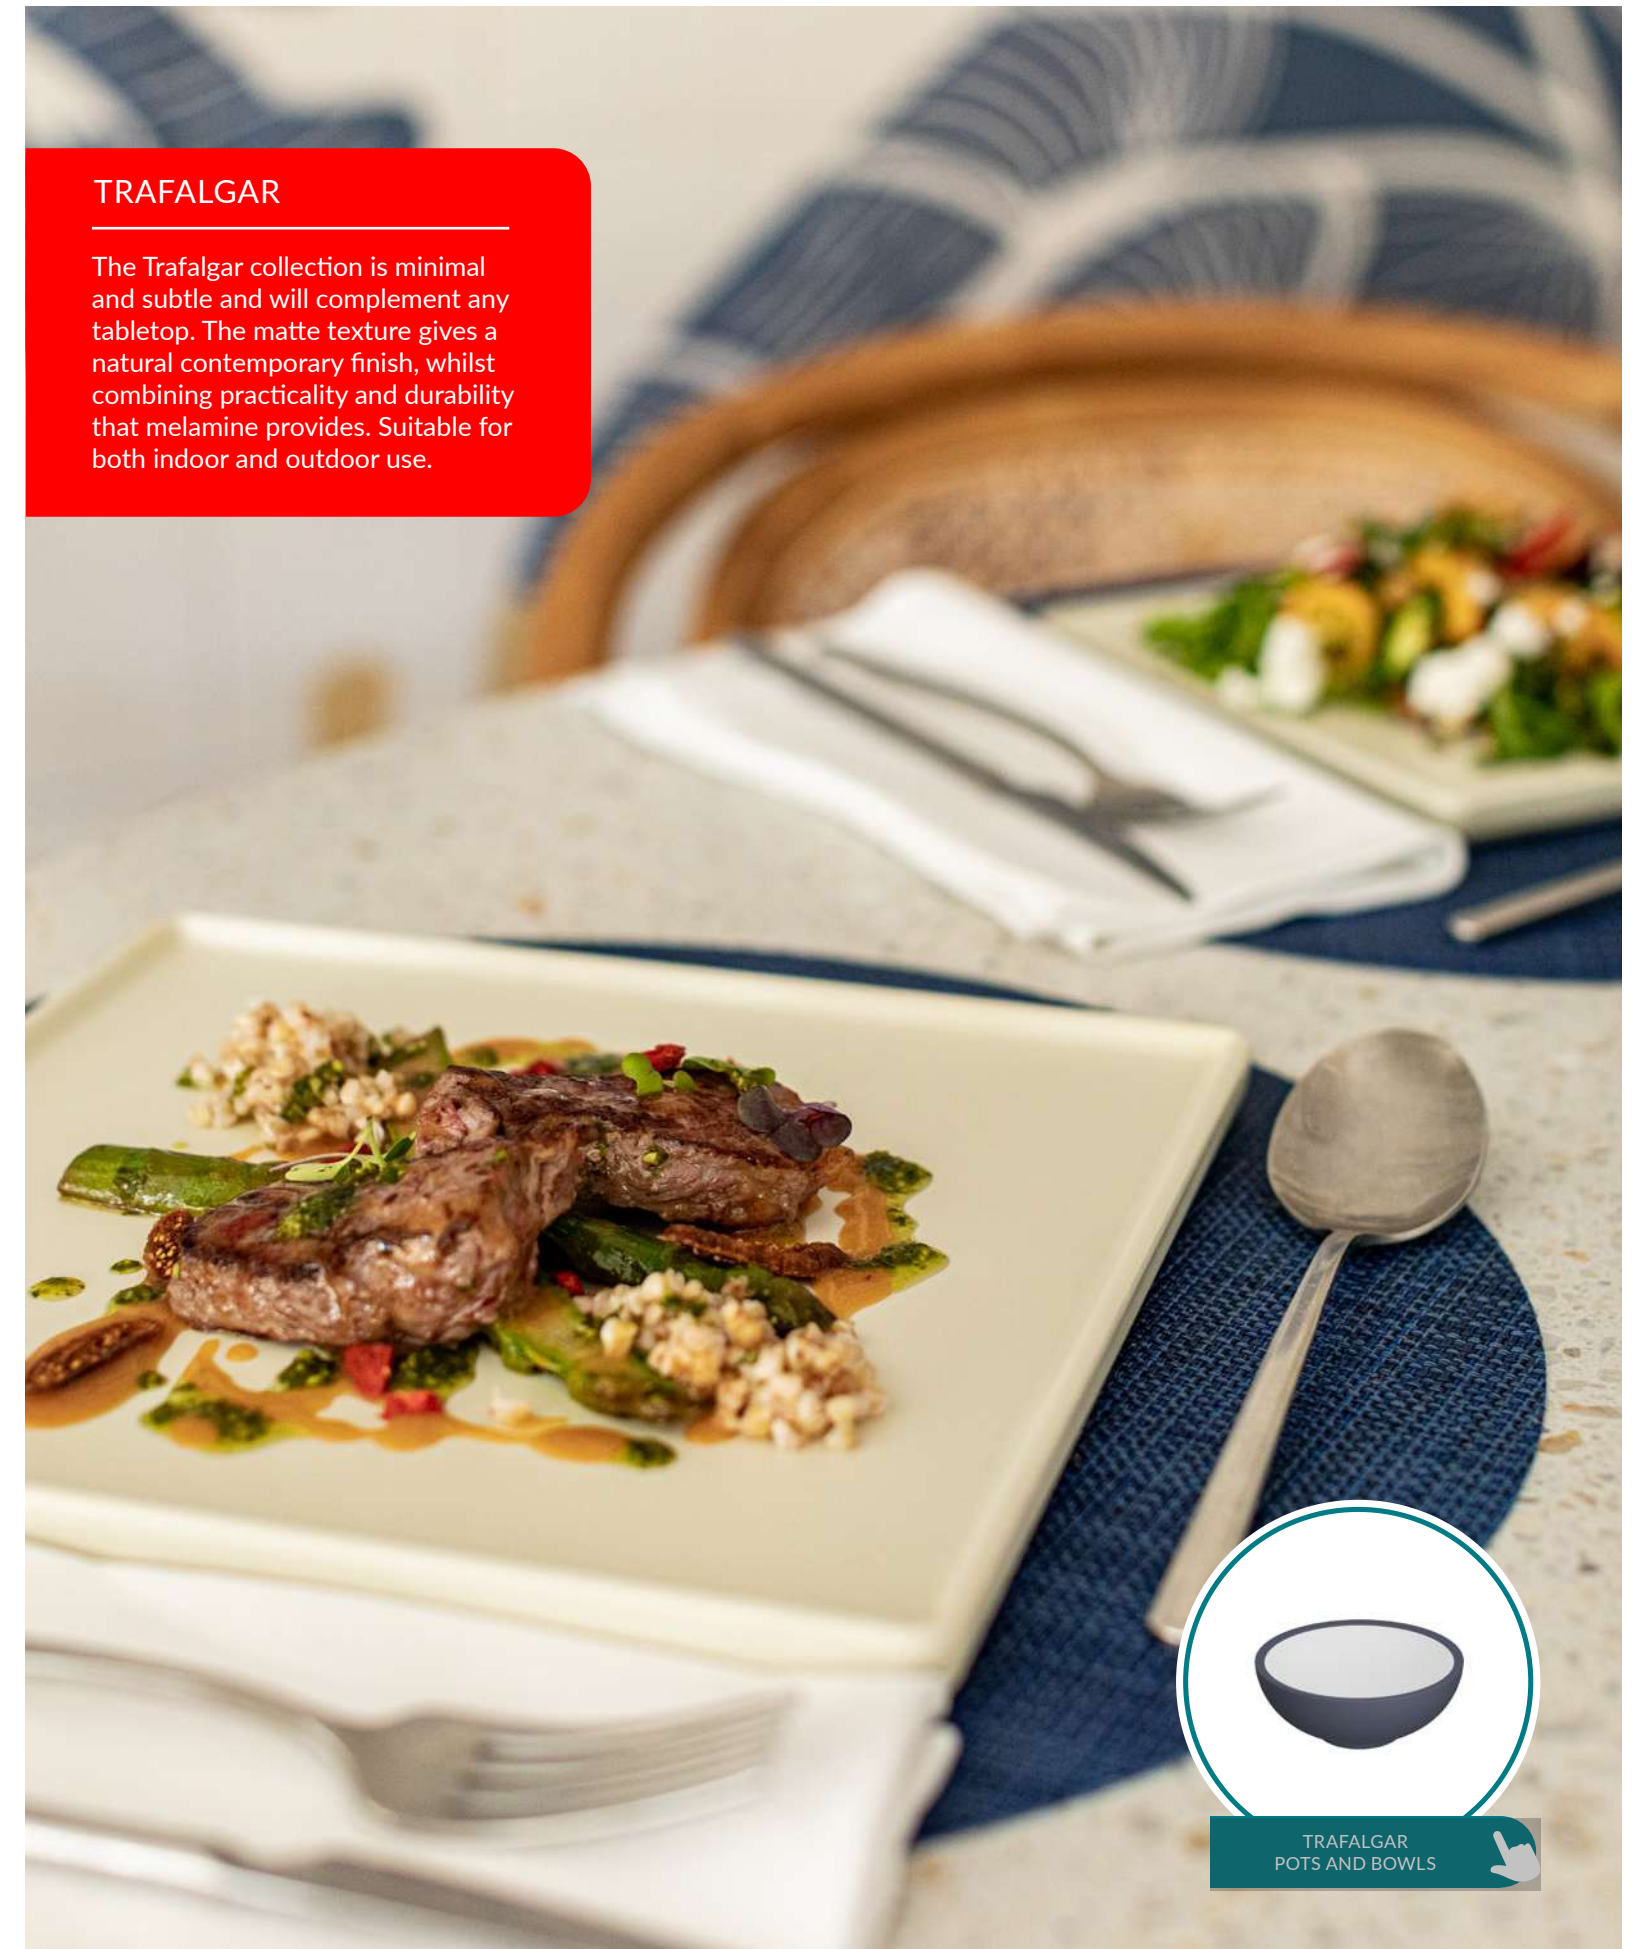

**Trafalgar Bowl**

Parchment

|         |                  |
|---------|------------------|
| TCM4724 | 245 x 225 x 34mm |
| TCM4725 | 280 x 260 x 39mm |
| TCM4726 | 318 x 296 x 44mm |

TRAFALGAR

The Trafalgar collection is minimal and subtle and will complement any tabletop. The matte texture gives a natural contemporary finish, whilst combining practicality and durability that melamine provides. Suitable for both indoor and outdoor use.