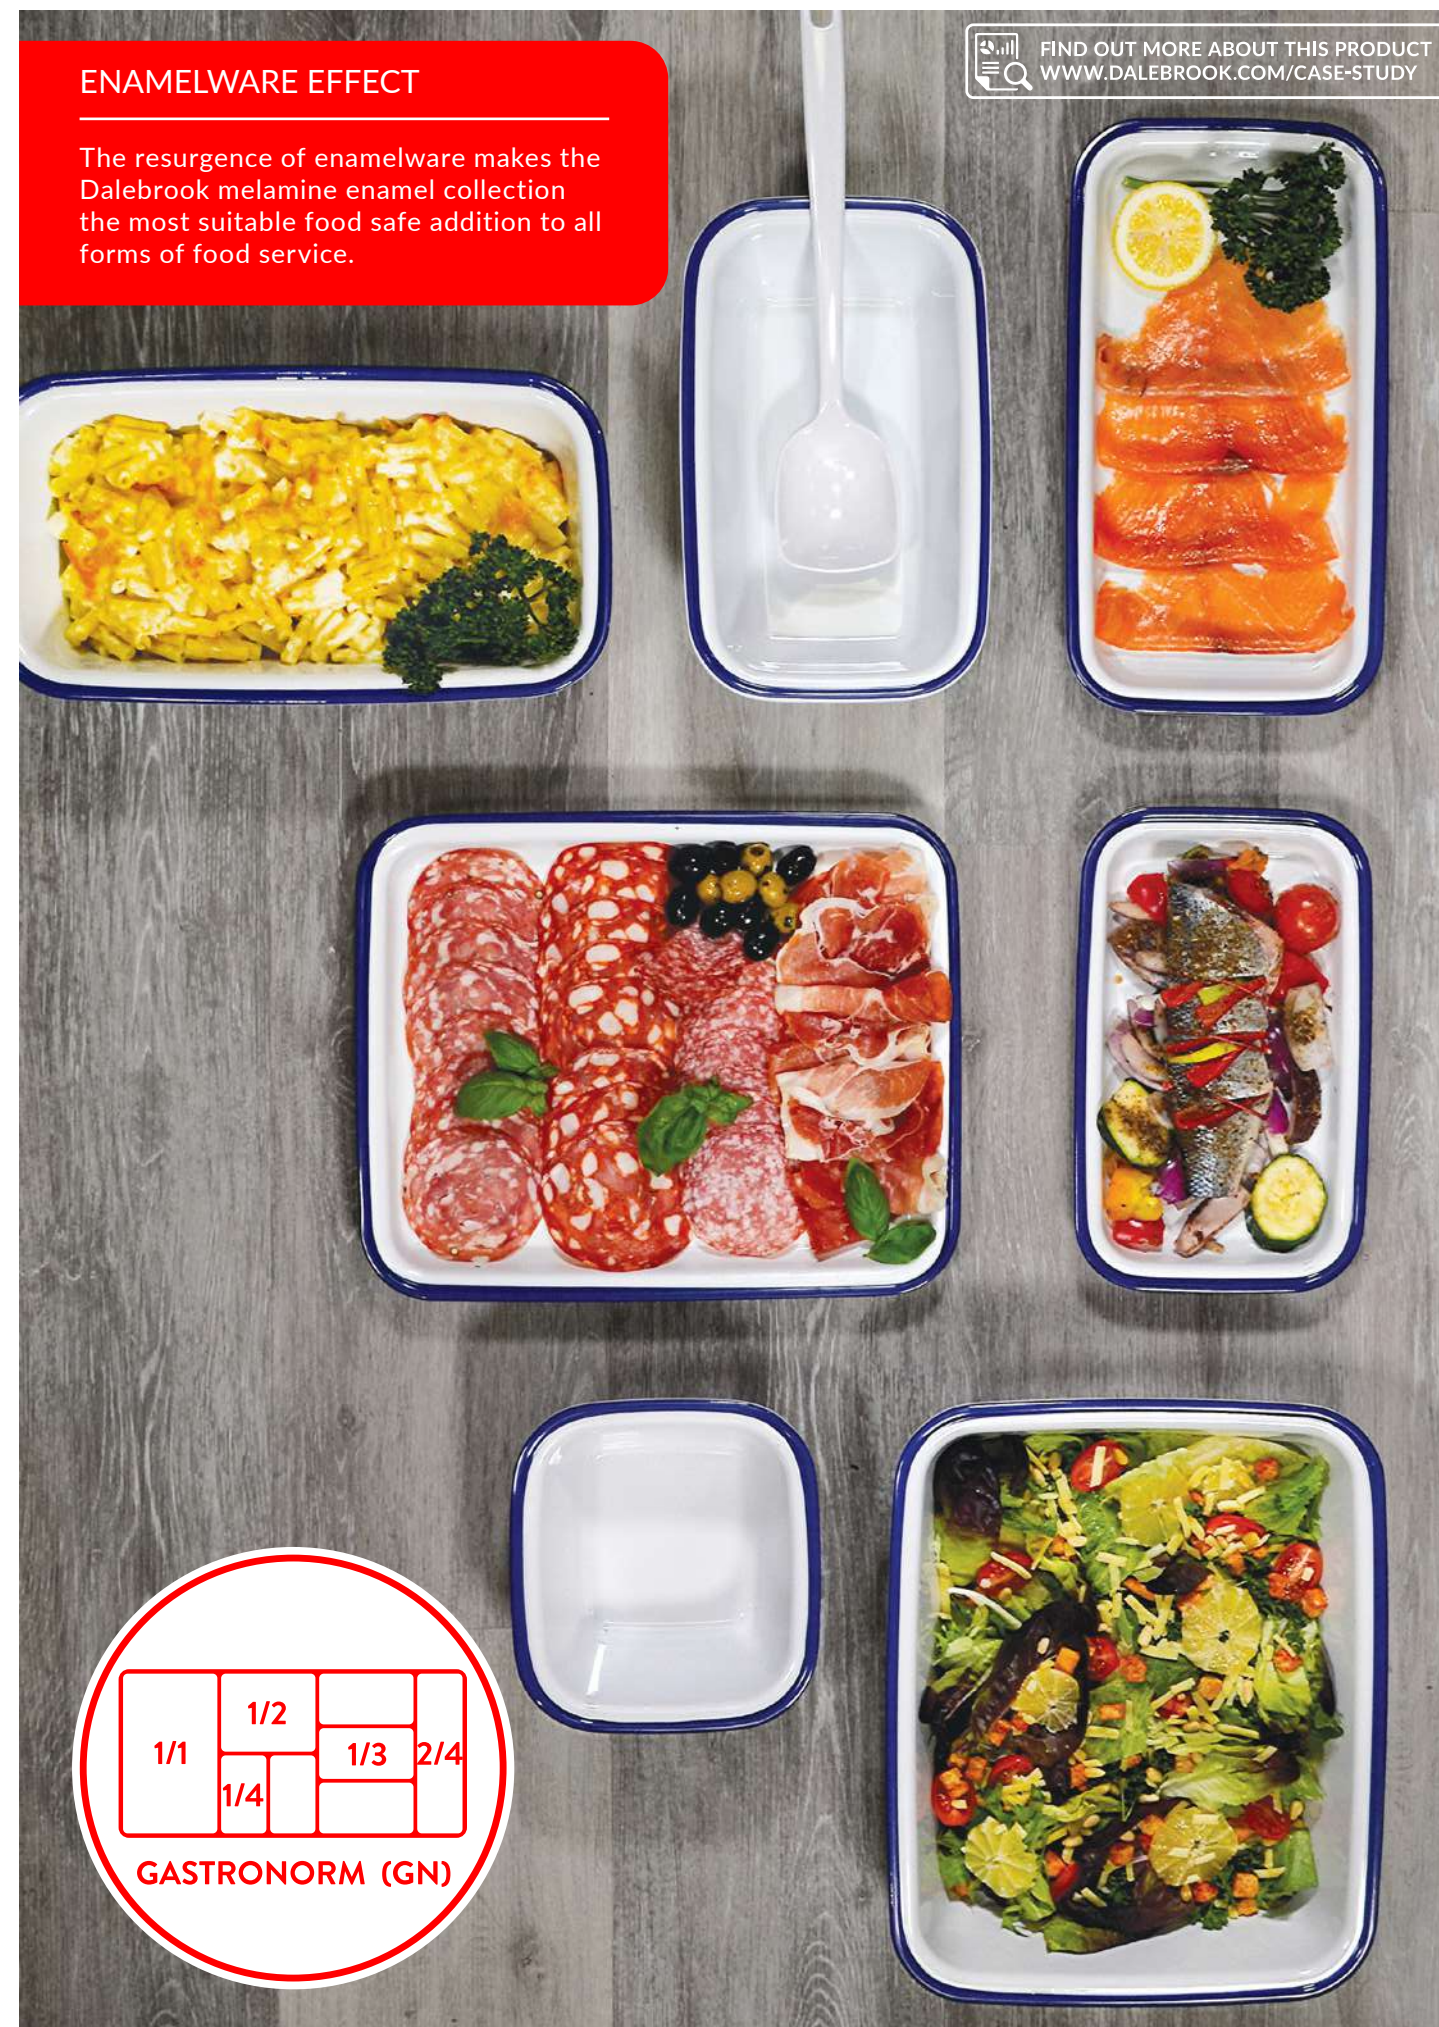

ENAMELWARE EFFECT

The resurgence of enamelware makes the Dalebrook melamine enamel collection the most suitable food safe addition to all forms of food service.

FIND OUT MORE ABOUT THIS PRODUCT
WWW.DALEBROOK.COM/CASE-STUDY