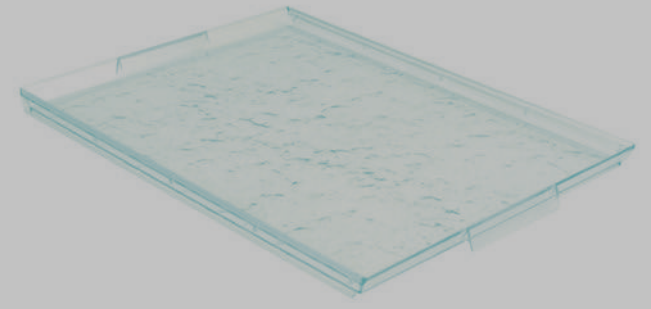

GLAZZ ATLAS