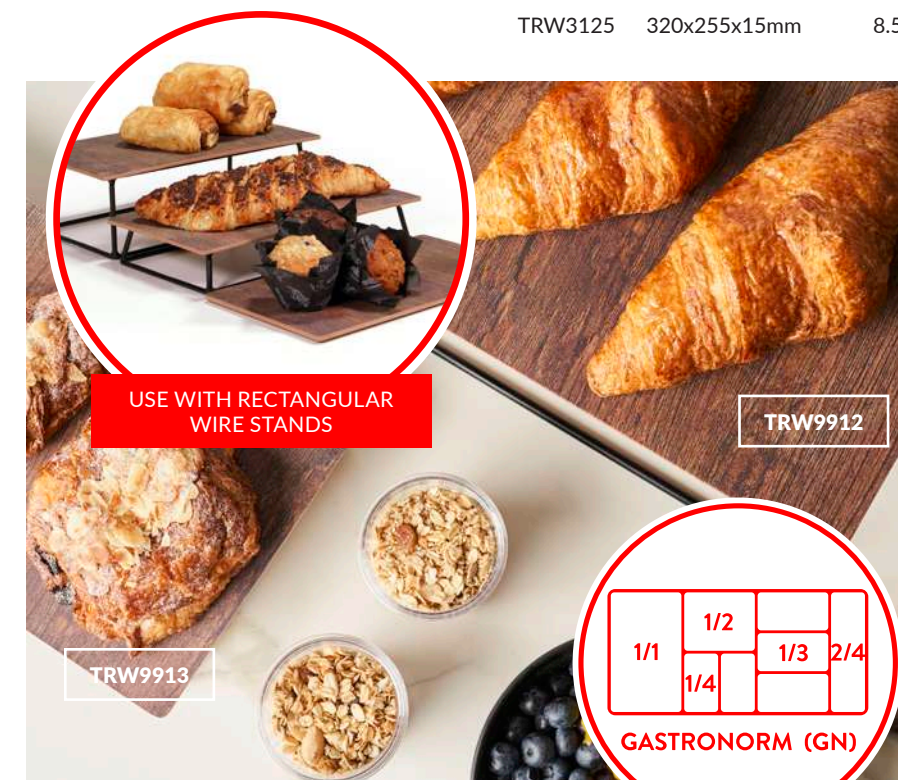

RUSTIC WOOD EFFECT **MF** **SF** **GN**