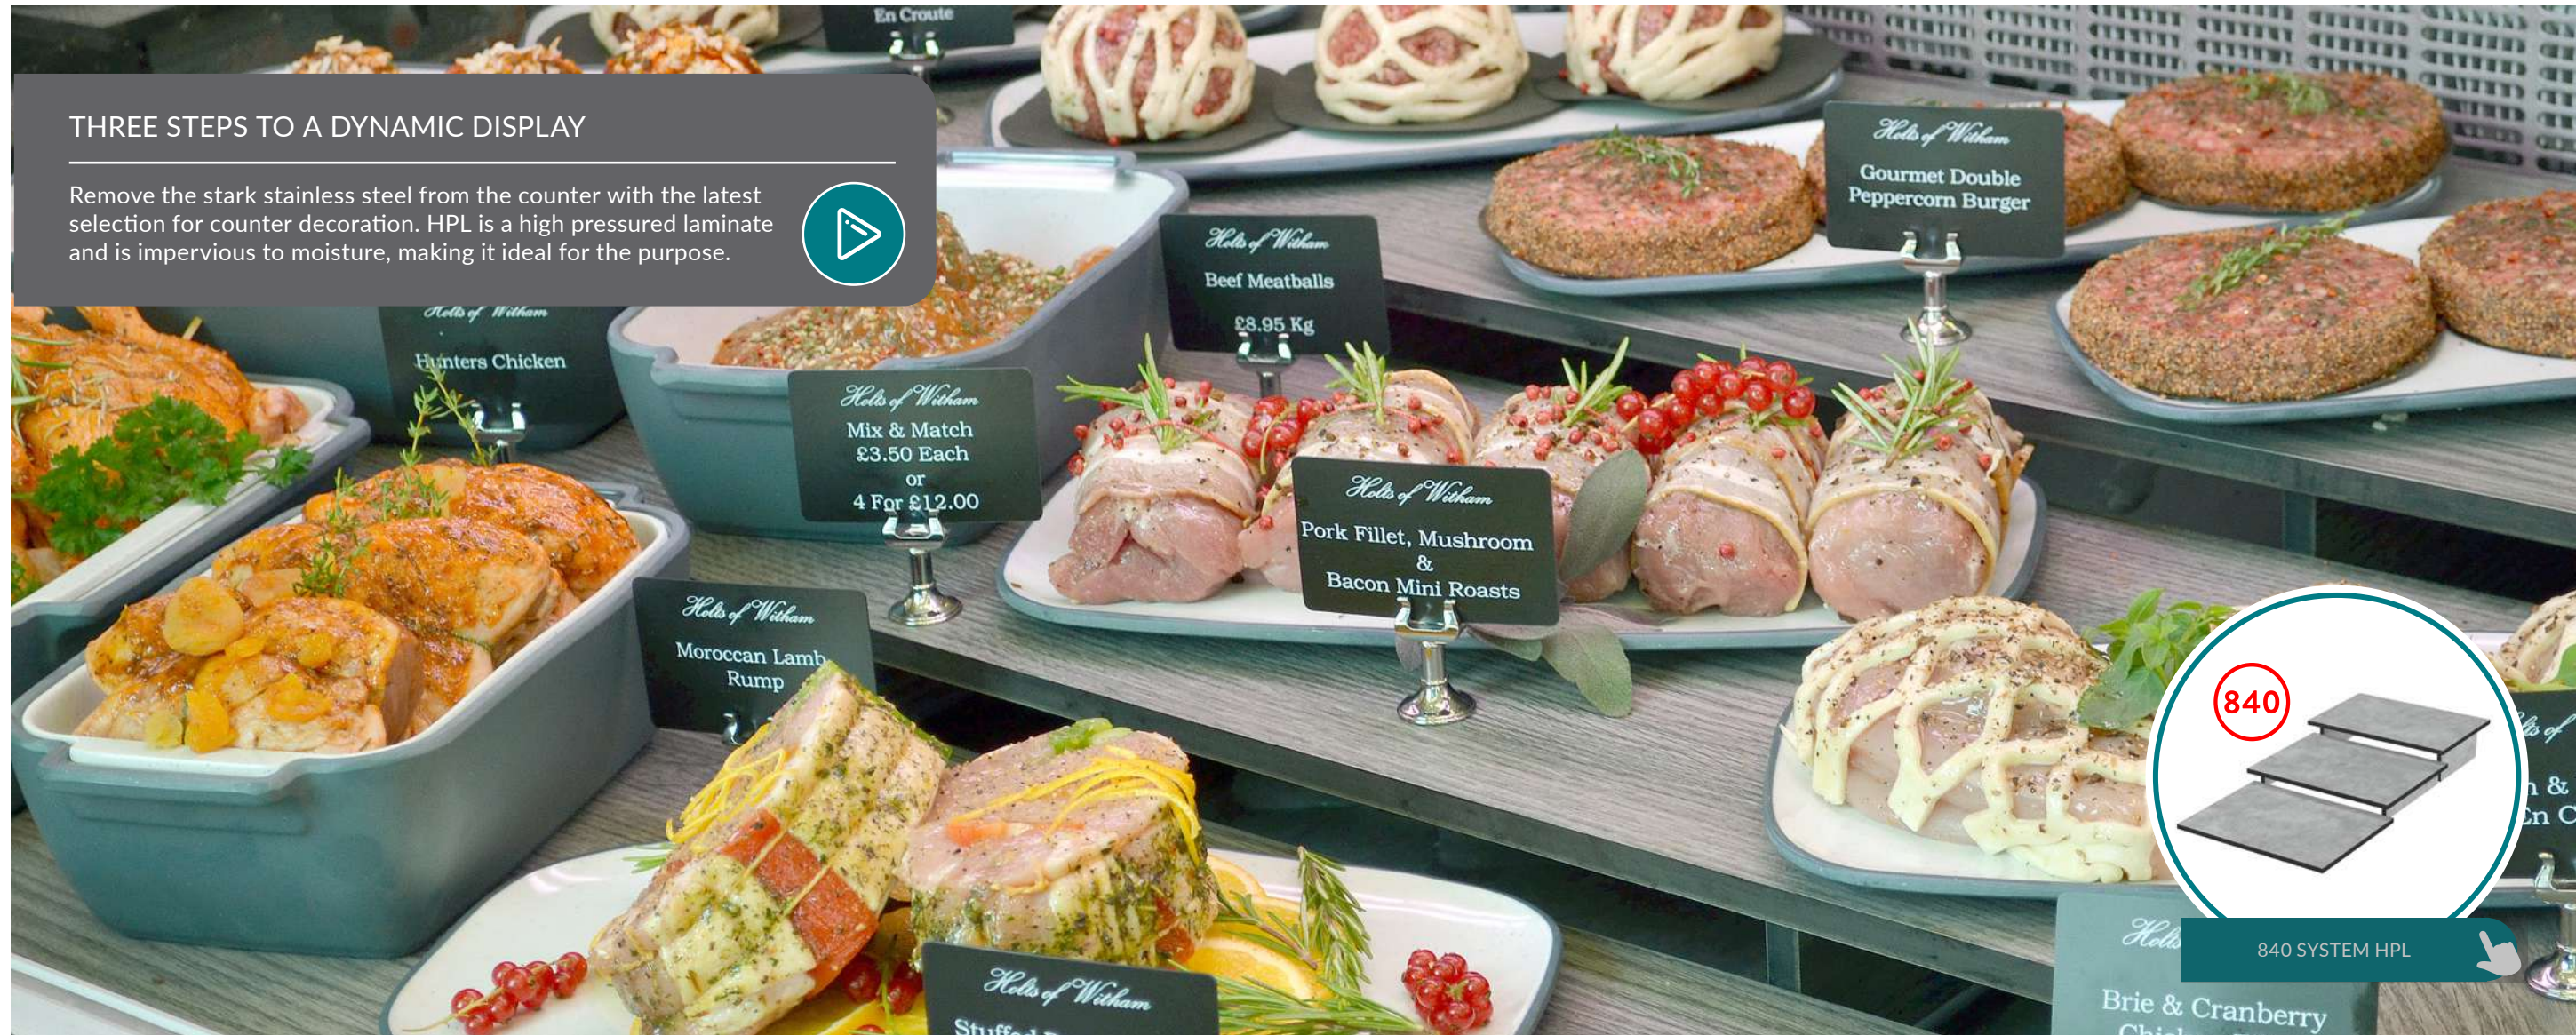

COUNTER DISPLAY & BUFFETWARE

- 1 Display Stands
- 2 Trays & Platters
- 3 Dishes
- 4 Bowls
- 5 Utensils

FOOD TO GO / CATERING

TABLEWARE

DISPLAY PROPS

- MF MELAMINE
- GN GASTRONORM
- CS CAN BE STACKED
- XL EXTRA LARGE
- NEW NEW PRODUCT
- RE USE REPLACE DISPOSABLES
- SF SILICONE FEET
- ♻️ EASILY RECYCLED

Dalebrook®

www.dalebrook.com sales@dalebrook.com

+44 (0) 1376 510 101

THREE STEPS TO A DYNAMIC DISPLAY

Remove the stark stainless steel from the counter with the latest selection for counter decoration. HPL is a high pressured laminate and is impervious to moisture, making it ideal for the purpose.

HPL THREE TIER RISERS

GASTRONORM GN