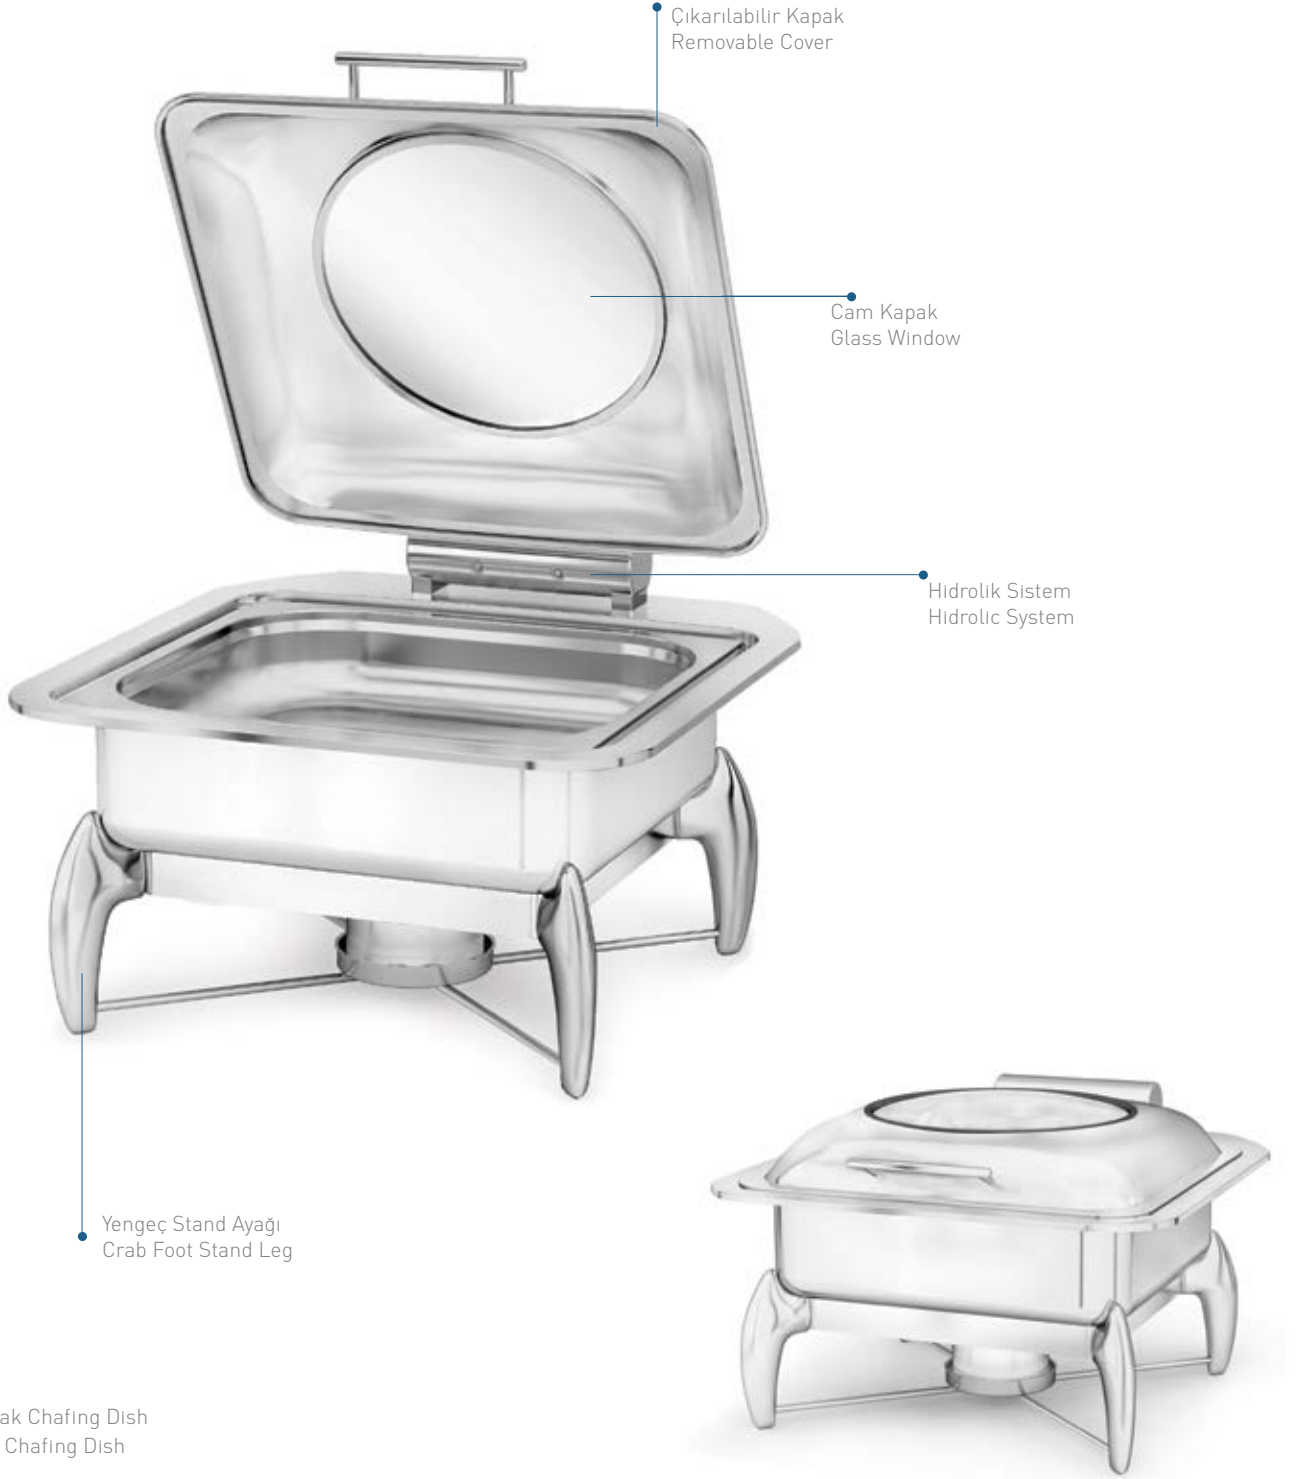

Ürün / Video
Product / Video

Çıkarılabilir Kapak
Removable Cover

Cam Kapak
Glass Window

Hidrolik Sistem
Hydraulic System

Yengeç Stand Ayağı
Crab Foot Stand Leg

Yengeç Ayak Chafing Dish
Crab Foot Chafing Dish