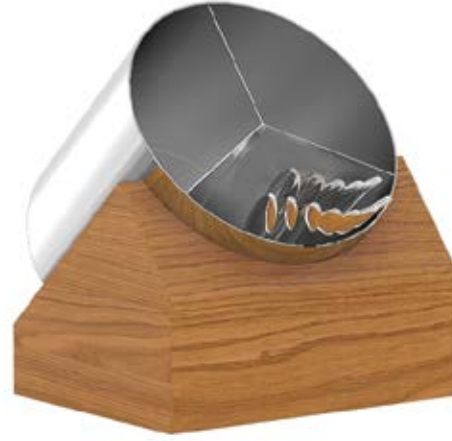

Kaşık Standı Sea Ahşap Yatay 1 Yuvalı
Spoon Wooden Stand Sea Horizontal 1 Hole

Kod / Code	W_(cm)	D_(cm)	H_(cm)
KSK-YTY-1Y-08ØA	11	10,8	9
KSK-YTY-1Y-13ØA	11	10,5	11
KSK-YTY-1Y-18ØA	20	17	14

Kaşık Standı Haznesi
Spoon Stand Container

Kod / Code	Ø_(cm)
KSK-YTY-HZN-08Ø	8
KSK-YTY-HZN-13Ø	13
KSK-YTY-HZN-18Ø	18

Ürün / Video
Product / Video

Endüstriyel Tasarım Tescil No - 2014 / 02065

Faydalı Model Patent No - 2014 / 04481

Kaşık Standı Sea Ahşap Yatay 2 Yuvalı
Spoon Wooden Stand Sea Horizontal 2 Holes

Kod / Code	W_(cm)	D_(cm)	H_(cm)
KSK-YTY-2Y-13ØA	30	15	11
KSK-YTY-2Y-18ØA	41	17	14