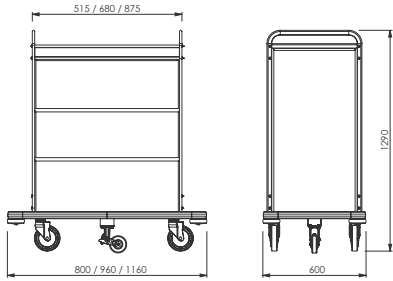

## BRS 0S – BRS 0M – BRS 0L

Boyut Size	Kod Code	Ölçüler Dimensions	Ağırlık Weight	Kapasite (Oda) Capacity (Room)	Raf Yükleme Kapasitesi Shelf Loading Capacity
MINI	BRS 0S	800x600x1290 mm	30 kg	8-12	40 kg. max
MIDI	BRS 0M	960x600x1290 mm	37 kg	12-15	45 kg. max
MAXI	BRS 0L	1160x600x1290 mm	42 kg	15-18	50 kg. max