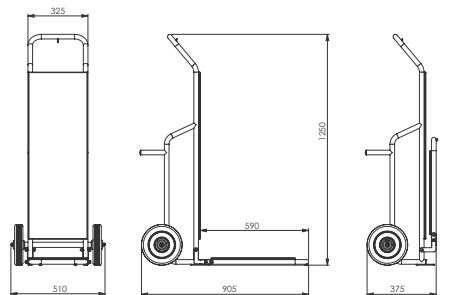

MATERIAL	STAINLESS STEEL	SOLID BRASS	EPOXY POWDER COATED
	KBA 211-S	KBA 211-B	KBA 211-P

Halı renkleri
Carpet colour