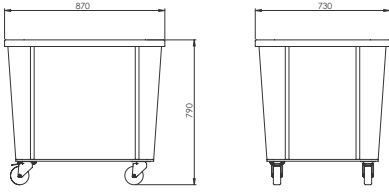

PTA 131

- Dış Ölçüler :870x730x790 mm
- Karkas malzemesi DKP+ESB boya
- Polyester gövde
- Boşaltma tapalı
- İkişi sabit, ikisi döner tekerlekli
- 280 lt. kapasiteli
- Dimensions : 870x730x790 mm
- Epoxy powder coated steel frame
- Polyester body
- Drainage valve
- 2x fixed and 2x rotating wheels
- 280 lt. capacity

PTA 132

- Dış Ölçüler :1095x940x920 mm
- Karkas malzemesi DKP+ESB boya
- Polyester gövde
- Boşaltma tapalı
- İkişi sabit, ikisi döner tekerlekli
- 500 lt. kapasiteli
- Dimensions : 1095x940x920 mm
- Epoxy powder coated steel frame
- Polyester body
- Drainage valve
- 2x fixed and 2x rotating wheels
- 500 lt. capacity

PTA 231

- Dış Ölçüler :1040x640x790 mm
- Tamamen plastik pres gövde
- Boşaltma tapalı
- Dört döner tekerlekli
- 250 lt. kapasiteli
- Dimensions : 1040x640x790 cm
- Complete pressed plastic body
- Drainage valve
- 4x rotating wheels
- 250 lt. capacity

ISLAK ÇAMAŞIR ARABASI

WET LAUNDRY TROLLEY

ICA 111

- Dış Ölçüler :820x580x780 mm
- Tamamen galvanize gövde veya epoksi boyalıdır. (siparişte bildirilecek)
- Plastik gövdeli ve 4x döner tekerlek
- Yüksek manevra kabiliyeti
- Dimensions : 820x580x780 mm
- Complete galvanised or Epoxy powder coated body (must be stated while ordering)
- 4x rotating wheels with plastic body
- High maneuverability