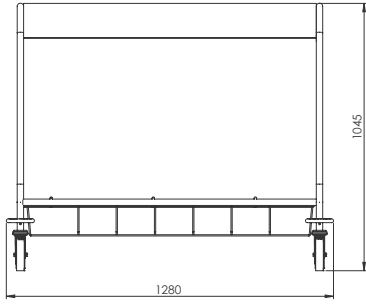

ÖRTÜ ARABALARI LINEN TROLLEYS