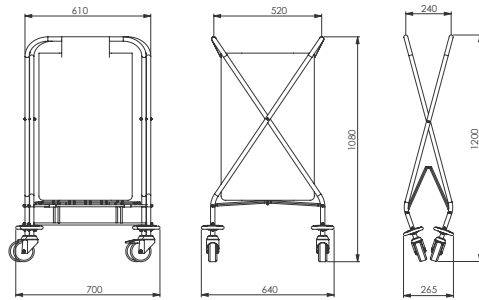

KKC 111

- Dış Ölçüler :640x680x1035 mm
- Kaynaklı 21 mm boru konstrüksiyon
- Klipsli polyester torba
- DKP+ESB boyalı veya paslanmaz çelik boru konstrüksiyonlu
- Plastik disk tampon korumalıdır.
- Standart boru renkleri: metalik gri-krem-siyah.
  Renk siparişte belirtilmelidir.
- Yer kaybını önleyen katlanabilir özelliktedir.

- Dimensions : 640x680x1035 mm
- 21 mm foldable construction
- Polyester bag with clips
- Epoxy powder coated steel or tubular stainless steel construction
- Plastic bumpers
- Standard tube bar colours: metallic grey-cream-black.
  Colour options must be specified when ordering.
- Foldable to save space both for storage and transportation.