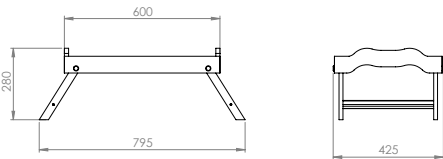

KATLANIR AHŞAP TEPİSİ

FOLDABLE WOODEN TRAY

TPS 120

- Dış Ölçüler : 795X425X280 mm
- MDF+PVC olarak üretilmektedir.
- Ağırlık : 3 kg
- Dimensions : 795X425X280 mm
- Produced in MDF+PVC.
- Weight : 3 kg