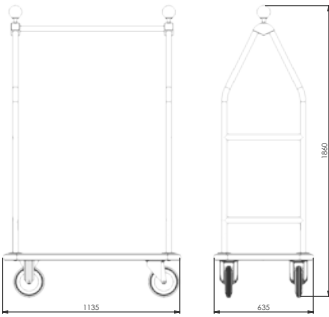

ELBİSE- BAVUL TAŞIMA ARABALARI

MATERIAL	WHEELS		LOADING CAPACITY
	PLASTIC / RUBBER	BALLOON	
STAINLESS STEEL	PEB 222- SK	PEB 222- SB	300 kg max.
SOLID BRASS	PEB 222- BK	PEB 222- BB	300 kg max.

PEB 222

- Dış Ölçüler : 1135x635x1860 mm
- Kapasite : Büyük boy 5-6 Küçük boy 10-12 bavul, Tekerlek Ø200mm, Bariyer Ø32mm, Askı Ø32mm, Taşıyıcı boru konstrüksiyon Ø45mm
- Pirinç ve paslanmaz olarak üretilmektedir.
- Çepeçevre plastik tampon korumalıdır.
- Kaynaklı çift sıra yan bariyerler ile yüksek taşıma kapasitesi ve dayanıklılık sağlanmıştır.
- Askı kısmı dahil boru karkas tamamen demonte edilebilir.
- Küçük çantalar için askı mili vardır.
- İki sabit, iki döner tekerleklidir. Tekerlek metal aksamı Pirinç krom kaplı veya parlak krom kaplıdır. Ekstra olarak paslanmaz çelik aksam da yapılabilir.
- Şişme teker özellikleri çizelgede belirtilmiştir.
- Tabanda çelik karkas üzeri MDF konstrüksiyon ile ekstra güçlendirilmiştir.
- Ağırlık : 52 kg

- Dimensions : 1135x635x1860 mm
- Capacity : 5-6 large size, 10-12 small size luggage, Wheel Ø200mm, Barrier Ø32mm, Hanger Ø32mm, Carrying tubular construction Ø45mm
- Produced either in solid brass or stainless steel.
- Surrounded with a plastic protective bumper.
- Welded lateral bars at two sides for higher carrying capacity
- Complete dismantling tubular frame including the hanger
- There is a hanger rod for hanging small bags
- 2 rotating and 2 fixed wheels. Metal part of wheel is chrome plated or polished chrome plated solid brass. It may be stainless steel as an option.
- Wheel features are listed in the chart.
- Base is strengthened with MDF construction on steel frame
- Weight : 52 kg