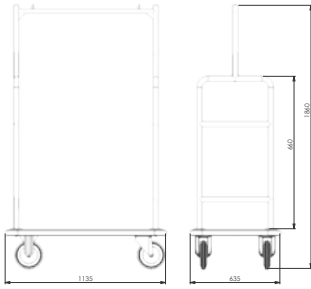

PEB 311

- Dış Ölçüler : 1135x635x1860 mm
- Kapasite : Büyük boy 5-6 Küçük boy 10-12 bavul, Tekerlek Ø200mm, Bariyer Ø32mm, Askı Ø32mm, Taşıyıcı boru konstrüksiyon Ø45mm
- Pirinç ve paslanmaz olarak üretilmektedir.
- Çepeçevre plastik tampon korumalıdır.
- Kaynaklı çift sıra yan bariyerler ile yüksek taşıma kapasitesi ve dayanıklılık sağlamıştır.
- Askı kısmı dahil boru karkas tamamen demonte edilebilir.
- Tabanda çelik karkas üzeri MDF konstrüksiyon ile ekstra güçlendirilmiştir.
- Küçük çantalar için askı milleri vardır.
- İki sabit, iki döner tekerleklidir.
- Ağırlık : 48 kg