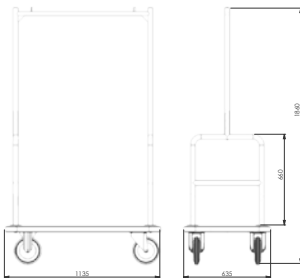

EBA 111

- Dış Ölçüler : 1110x440x1860 mm
- Kapasite : 8-10 parça, Tekerlek Ø200mm, Askı Ø25mm, Taşıyıcı boru konstrüksiyon Ø25mm
- Paslanmaz çelik ve DKP+ESB boya olarak üretilmektedir.
- Üst boru konstrüksiyon demontedir.
- Askılık borusunda çanta, torba askısı için iki adet pim vardır.
- İki sabit, ikisi dönerli 4 tekerleklidir. Tekerlekler rulmanlı metal göbekli galvaniz dolgu kauçuktur.
- Tabanda güçlü boru ızgara sayesinde yüksek kapasitelidir.
- Ağırlık : 15 kg

- Dimensions : 1110x440x1860 mm
- Capacity : 8-10pcs., Wheel Ø200mm, Hanger Ø25mm, Carrying tubular construction Ø25mm
- Produced either in stainless steel or Epoxy Powder Coated steel
- Dismantling upper tubular construction
- There are two rods for hanging bags on tube.
- 2 fixed and 2 rotating wheels with ball bearing metal central parts and galvanized rubber surround
- Strengthened base with strong tubular grid bars
- Weight : 15 kg

MATERIAL	WHEELS		LOADING CAPACITY
	PLASTIC / RUBBER	BALLOON	
STAINLESS STEEL	EBA 111- SK	EBA 111- SB	300 kg max.
SOLID BRASS	EBA 111- BK	EBA 111- BB	300 kg max.

COAT RAIL- LUGGAGE TROLLEY

EBA 211

- Dış Ölçüler : 1135x635x1860 mm
- Kapasite : 7-9 parça, Tekerlek Ø200mm, Askı Ø32mm, Taşıyıcı boru konstrüksiyon Ø32mm
- Pirinç, paslanmaz çelik ve DKP+ESB boyalı olarak üretilmektedir.
- Ekonomik bir modeldir.
- Tabanda çelik karkas üzeri MDF konstrüksiyon ile ekstra güçlendirilmiştir.
- Askılık borusunda çanta, torba askısı için iki adet pim vardır.
- İki sabit, ikisi dönerli 4 tekerleklidir. Tekerlekler 2'si sabit rulmanlı metal göbekli galvaniz dolgu kauçuktur.
- Tabanda güçlü boru ızgara sayesinde yüksek kapasitelidir.
- Ağırlık : 37 kg