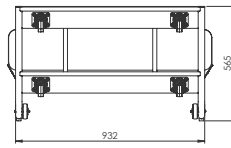

- Dimensions : 2050x9320x565 mm
- DKP+EPC painted frame
- Strengthened base with MDF construction on steel frame
- Weight : 32 kg
- The mattress is not included.