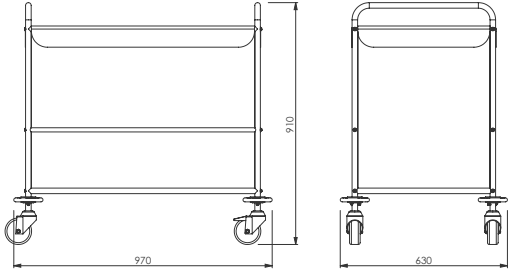

YKC 131

- Dış Ölçüler :970x630x910 mm
- Kaynaklı 21 mm boru konstrüksiyon
- Klipsli polyester torba
- DKP+ESB boyalı veya paslanmaz çelik boru konstrüksiyonlu
- Plastik göbekli, kauçuk sırtlı dört döner tekerlek. Fren opsiyoneldir..
- Plastik tampon korumalıdır.
- Standart boru renkleri: metalik gri-krem-siyah.
- Renk siparişte belirtilmelidir.
- Yer kaybını önleyen demonte özelliktedir.

- Dimensions : 970x630x910 mm
- 21 mm welded round tube construction
- Polyester bag with clips.
- Epoxy powder coated steel or tubular stainless steel construction
- 4 rotating rubber wheels.Brakes are optional
- Plastic bumpers
- Standard tube bar colours: metallic grey-cream-black.
- Colour options must be specified when ordering.
- Dismantle to save space both for storage and transportation

LOBİ TEMİZLİK ARABALARI

LOBBY CLEANING TROLLEYS

LTA 111

- Dış Ölçüler : 705x405x1075 mm
- Demonte konstrüksiyonlu
- Karkas DKP+ESB boyalı
- Tamponlar plastik diskli
- Tekerlek plastik göbekli kauçuk
- Plastik çift kova ve pres.
- Dimensions : 705x405x1075 cm
- Dismantling frame
- Epoxy powder coated steel frame
- Plastic disc bumpers
- Wheels with plastic body and rubber surround
- Plastic double buckets and press.

LTA 211

- Dış Ölçüler : 1155x540x1195 mm
- Karkas DKP+ESB boyalı
- Güçlü boru kaynaklı konstrüksiyon
- İki frenli, dört döner tekerlekli
- Plastik çift kova ve pres .
- Plastik disk tamponu
- Malzeme koyma sepetli
- Standart Renkler : Metalik gri-siyah-bej

- Dimensions : 1155x540x1195 mm
- DKP+EPC frame
- Strong welded tubular frame
- 4 rotating wheels, 2 with brakes
- Plastic double buckets and press
- Plastic bumpers
- Polyester bag
- Standard Colours: Metallic grey-black-cream