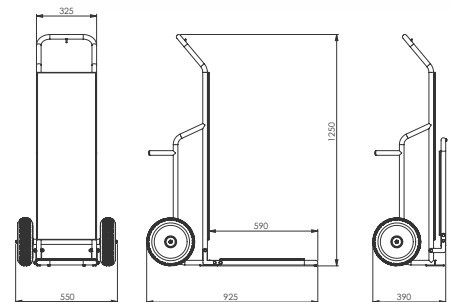

MATERIAL	STAINLESS STEEL	SOLID BRASS	EPOXY POWDER COATED
	KBA 214-S	KBA 214-B	KBA 214-P