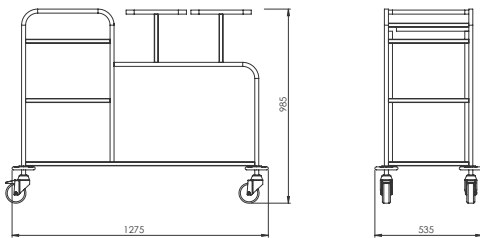

AKS 211

- Dış Ölçüler :1275x535x985 mm
- Kaynaklı Ø20x20 mm konstrüksiyon, tablalar lamine panel
- Klipsli polyester torba
- DKP+ESB boyalı veya paslanmaz çelik boru konstrüksiyonlu
- Plastik göbekli, kauçuk sırtlı dört döner tekerlek. Fren opsiyoneldir.
- Plastik tampon korumalıdır.
- Standart boru renkleri: metalik gri-krem-siyah. Renk siparişte belirtilmelidir.