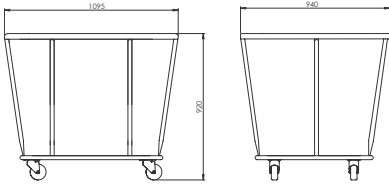

PTA 131

- Dış Ölçüler :870x730x790 mm
- Karkas malzemesi DKP+ESB boya
- Polyester gövde
- Boşaltma tapalı
- İkişi sabit, ikisi döner tekerlekli
- 280 lt. kapasiteli
- Dimensions : 870x730x790 mm
- Epoxy powder coated steel frame
- Polyester body
- Drainage valve
- 2x fixed and 2x rotating wheels
- 280 lt. capacity