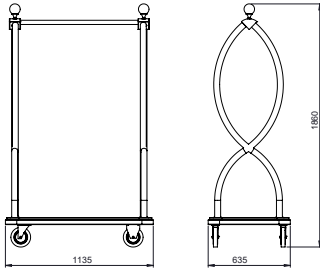

MATERIAL	WHEELS		LOADING CAPACITY
	PLASTIC / RUBBER	BALLOON	
STAINLESS STEEL	PEB 511- SK	PEB 511- SB	300 kg max.
SOLID BRASS	PEB 511- BK	PEB 511- BB	300 kg max.

Halı renkleri
Carpet colour

Antrasit Gri
Antrasite Grey

Koyu Kırmızı
Dark Red

Siyah
Black

Kahverengi
Brown