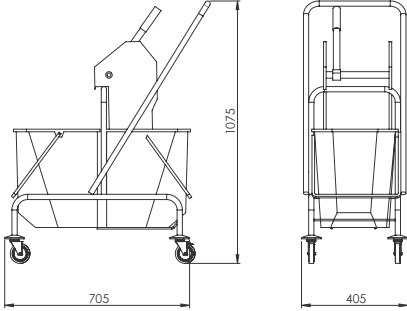

LOBİ TEMİZLİK ARABALARI

LOBBY CLEANING TROLLEYS