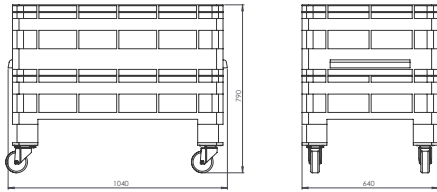

PTA 132

- Dış Ölçüler :1095x940x920 mm
- Karkas malzemesi DKP+ESB boya
- Polyester gövde
- Boşaltma tapalı
- İkişi sabit, ikisi döner tekerlekli
- 500 lt. kapasiteli
- Dimensions : 1095x940x920 mm
- Epoxy powder coated steel frame
- Polyester body
- Drainage valve
- 2x fixed and 2x rotating wheels
- 500 lt. capacity