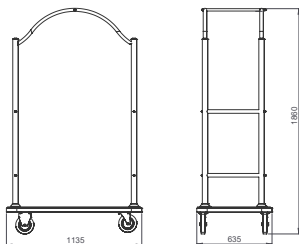

PEB 311

- Dış Ölçüler : 1135x635x1860 mm
- Kapasite : Büyük boy 5-6 Küçük boy 10-12 bavul, Tekerlek Ø200mm, Bariyer Ø32mm, Askı Ø32mm, Taşıyıcı boru konstrüksiyon Ø45mm
- Pirinç ve paslanmaz olarak üretilmektedir.
- Çepeçevre plastik tampon korumalıdır.
- Kaynaklı çift sıra yan bariyerler ile yüksek taşıma kapasitesi ve dayanıklılık sağlamıştır.
- Askı kısmı dahil boru karkas tamamen demonte edilebilir.
- Tabanda çelik karkas üzeri MDF konstrüksiyon ile ekstra güçlendirilmiştir.
- Küçük çantalar için askı milleri vardır.
- İki sabit, iki döner tekerleklidir.
- Ağırlık : 48 kg

- Dimensions : 1135x635x1860 mm
- Capacity : 5-6 large size, 10-12 small size luggage, Wheel Ø200mm, Barrier Ø32mm, Hanger Ø32mm, Carrying tubular construction Ø45mm
- Produced either in solid brass or stainless steel.
- Surrounded with a plastic protective bumper.
- Welded lateral bars at two sides for higher carrying capacity
- Complete dismantling tubular frame including the hanger
- Strengthened base with MDF construction on steel frame
- There is a hanger rod for hanging small bags
- 2 rotating and 2 fixed wheels.
- Weight : 48 kg

MATERIAL	WHEELS		LOADING CAPACITY
	PLASTIC / RUBBER	BALLOON	
STAINLESS STEEL	PEB 311- SK	PEB 311- SB	300 kg max.
SOLID BRASS	PEB 311- BK	PEB 311- BB	300 kg max.

COAT RAIL- LUGGAGE TROLLEY

PEB 411