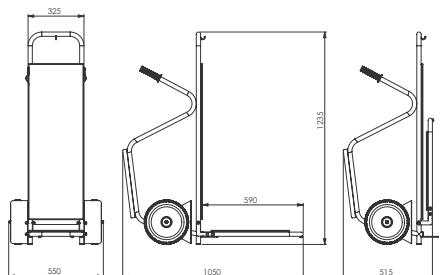

MATERIAL	STAINLESS STEEL	SOLID BRASS	EPOXY POWDER COATED
	KBA 411-S	KBA 411-B	KBA 411-P