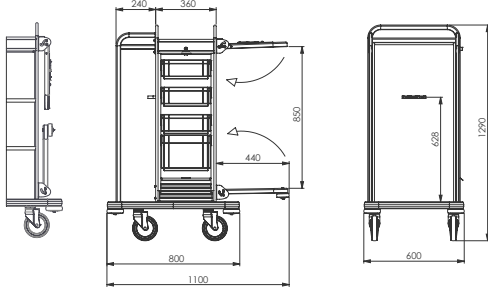

EMC 344

- Dış Ölçüler : 800x600x1290 mm
- Kaynaklı Ø21mm konstrüksiyon
- Klipsli polyester torba
- DKP+ESB boyalı veya paslanmaz çelik boru konstrüksiyonlu
- Plastik göbekli, kauçuk sırtlı dört döner tekerlek. Fren opsiyoneldir.
- Plastik tampon korumalıdır.
- Standart boru renkleri: metalik gri-krem-siyah. Renk siparişte belirtilmelidir.