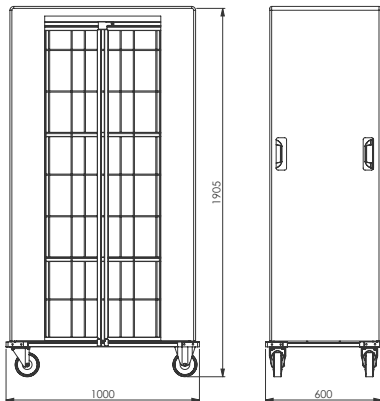

BTC 231

- Dış Ölçüler : 1000x600x1905 mm
- Karkas malzemesi DKP+ESB boya
- İki seyyar ara raflı
- Önü 2 adet kapaklı
- Plastik göbekli 4 döner tekerlekli
- Dimensions : 1000x600x1905 mm
- Epoxy powder coated steel frame
- 2 x adjustable middle shelves
- 2 x doors at front
- 4 x rotating wheels with plastic body