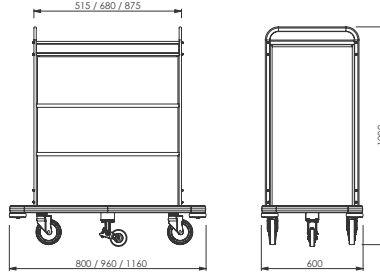

EFS 0S – EFS 0M EFS 0L