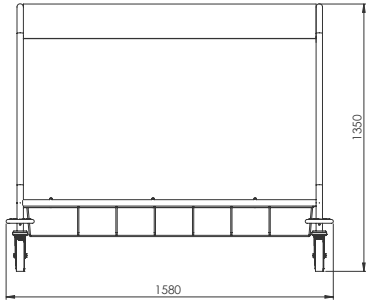

ORT 111

- Dış Ölçüler : 1280x585x1045 mm
- Karkas malzemesi DKP+ESB boya
- Ağırlık : 16 kg
- Dimensions : 1280x585x1045 mm
- Epoxy coated steel
- Weight : 16 kg
- For linen and tablecloth usage.