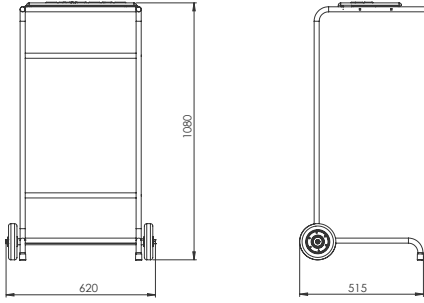

TTA 111

- Dış Ölçüler :620x515x1080 mm
- Kaynaklı Ø21 mm konstrüksiyon
- Klipsli polyester torba
- DKP+ESB boyalı veya paslanmaz çelik boru konstrüksiyonlu
- Plastik göbekli, kauçuk sırtlı dört döner tekerlek
- Plastik tampon korumalıdır.
- Standart boru renkleri: metalik gri-krem-siyah. Renk siparişte belirtilmelidir.