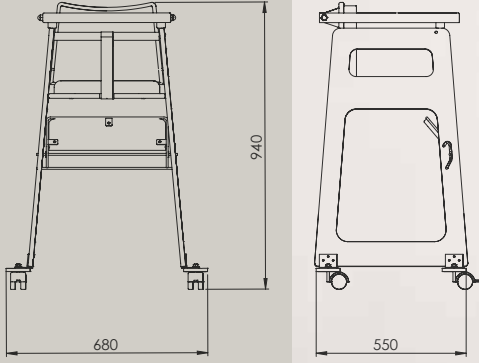

BEBEK MAMA SANDALYELERİ BABY HIGH CHAIRS