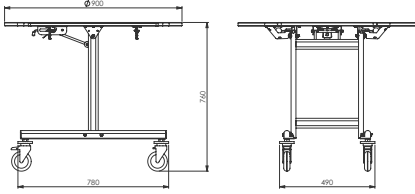

ODA SERVİS ARABALARI

ROOM SERVING TROLLEYS

Mutfaktan konuk odalarına sorunsuz bir taşıma sağlayan oda servis arabaları kullanılmadıkları zaman iç içe geçerek depolanır ve yer tasarrufu sağlar.

From kitchen to guest rooms smooth and quite moving trolleys to meet your customer' requests. Can be nested to save space while not in use.