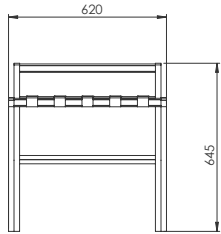

BVS 405 – BVS 412

Ürün Kodu Product Code	BVS 405	BVS 412	Kapasite Capacity
Ölçüler Dimensions	500x500x645 mm	620x500x645 mm	25 kg