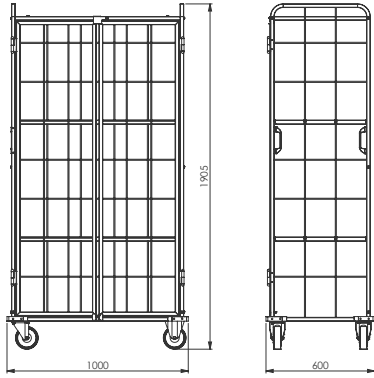

ÇAMAŞIR ARABALARI

LAUNDRY TROLLEYS