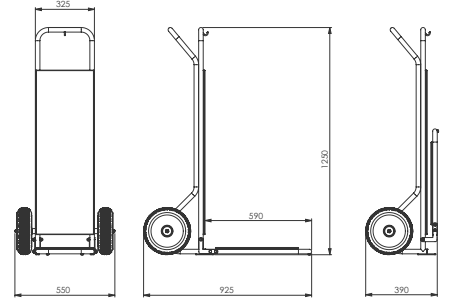

FOLDABLE LUGGAGE TROLLEYS

Kullanımı kolay,
katlanarak yer tasarrufu sağlar.

Easy to use,
foldable to save space