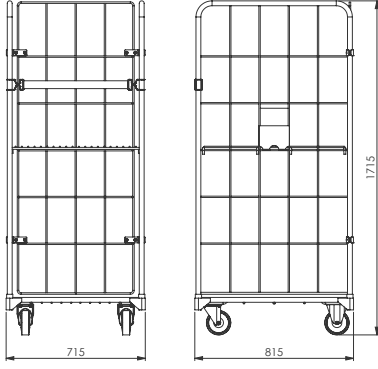

DYT 311

- Dış Ölçüler : 715x815x1715 mm
- Kolay istiflenebilir. Az yer işgal eder.
- Çok yük taşır (500kg)
- Tamamen DKP+galvanize gövde veya DKP+ESB boyalıdır. (siparişte bildirilecek)
- Tamamen demontedir.
- Plastik gövdeli dört döner tekerleklidir. (Galvaniz istenirse siparişte belirtilmelidir)
- Yüksek manevra kabiliyeti
- Seyyar ara raflı. Üç tarafı panel kaplıdır.

- Dimensions : 715x815x1715 mm
- Easily stackable. Saves space.
- Heavy load capacity (500kg)
- Complete Epoxy powder coated steel or galvanised body (must be stated while ordering)
- Totally dismantling for transportation
- 4 rotating wheels with plastic body. Galvanised wheel must be stated while ordering.
- High maneuverability
- An adjustable middle shelf and three side panels

DISMANTLED MOBILE LOAD TROLLEYS

DYT 411

- Dış Ölçüler : 715x815x1715 mm
- Kolay istiflenebilir. Az yer işgal eder.
- Çok yük taşır (500kg)
- Tamamen DKP+galvanize gövde veya DKP+ESB boyalıdır. (siparişte bildirilecek)
- Tamamen demontedir.
- Plastik gövdeli dört döner tekerleklidir. (Galvaniz istenirse siparişte belirtilmelidir)
- Yüksek manevra kabiliyeti
- Seyyar ara raflı
- Dört tarafı kapalı, önü kapaklı olup istenirse asma kilit takılabilir.

- Dimensions : 715x815x1715 mm
- Easily stackable. Saves space.
- Heavy load capacity (500kg)
- Complete Epoxy powder coated steel or galvanised body (must be stated while ordering)
- Totally dismantling for transportation
- 4 rotating wheels with plastic body. Galvanised wheel must be stated while ordering.
- High maneuverability
- A n adjustable middle shelf
- Closed sides one with door a locking mechanism can be secured with a Padlock