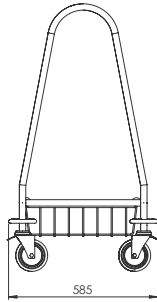

ORT 111

- Dış Ölçüler : 1280x585x1045 mm
- Karkas malzemesi DKP+ESB boya
- Ağırlık : 16 kg
- Dimensions : 1280x585x1045 mm
- Epoxy coated steel
- Weight : 16 kg
- For linen and tablecloth usage.