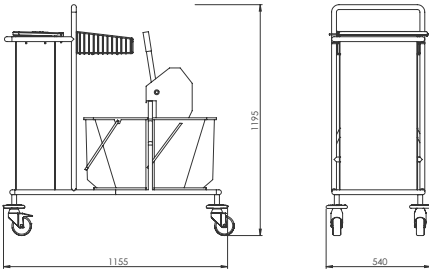

LTA 111

- Dış Ölçüler : 705x405x1075 mm
- Demonte konstrüksiyonlu
- Karkas DKP+ESB boyalı
- Tamponlar plastik diskli
- Tekerlek plastik göbekli kauçuk
- Plastik çift kova ve pres.
- Dimensions : 705x405x1075 cm
- Dismantling frame
- Epoxy powder coated steel frame
- Plastic disc bumpers
- Wheels with plastic body and rubber surround
- Plastic double buckets and press.