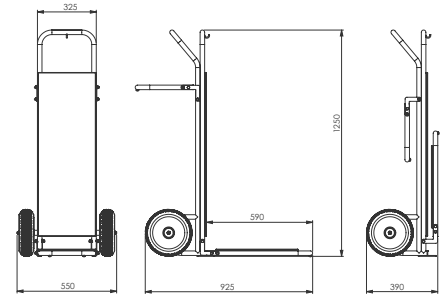

MATERIAL	STAINLESS STEEL	SOLID BRASS	EPOXY POWDER COATED
	KBA 311-S	KBA 311-B	KBA 311-P

FOLDABLE LUGGAGE TROLLEYS