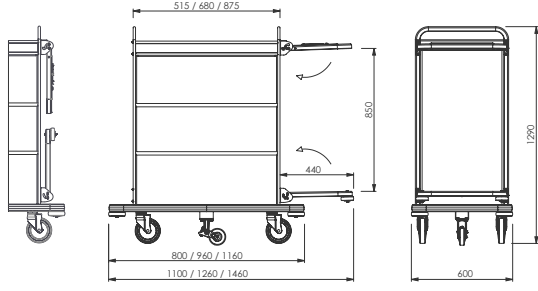

BRS 1S – BRS 1M – BRS 1L

Boyut Size	Kod Code	Ölçüler Dimensions	Ağırlık Weight	Kapasite (Oda) Capacity (Room)	Raf Yükleme Kapasitesi Shelf Loading Capacity	Kolların Yükleme Kapasitesi Foldable Arm Loading Capacity
MINI	BRS 1S	800/1100x600x1290 mm	35 kg	8-12	40 kg. max	20 kg. max
MIDI	BRS 1M	960/1260x600x1290 mm	42 kg	12-15	45 kg. max	20 kg. max
MAXI	BRS 1L	1160/1460x600x1290 mm	47 kg	15-18	50 kg. max	20 kg. max