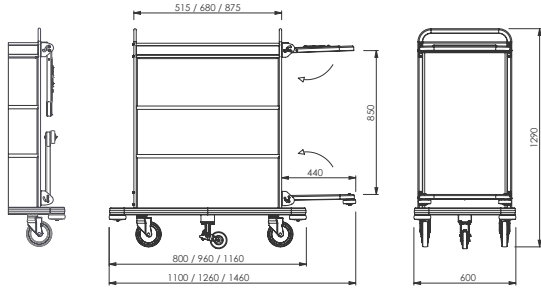

TRY 1S – TRY 1M – TRY 1L

Boyut Size	Kod Code	Ölçüler Dimensions	Ağırlık Weight	Kapasite (Oda) Capacity (Room)	Raf Yükleme Kapasitesi Shelf Loading Capacity	Kolların Yükleme Kapasitesi Foldable Arm Loading Capacity
MINI	TRY 1S	800/1100x600x1290 mm	42 kg	8-12	40 kg. max	20 kg. max
MIDI	TRY 1M	960/1260x600x1290 mm	49 kg	12-15	45 kg. max	20 kg. max
MAXI	TRY 1L	1160/1460x600x1290 mm	54 kg	15-18	50 kg. max	20 kg. max