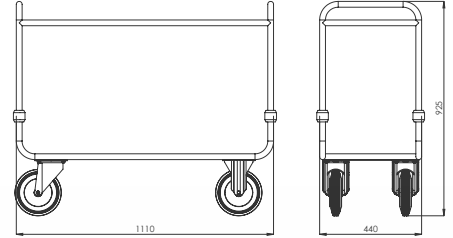

MATERIAL	WHEELS		LOADING CAPACITY
	PLASTIC / RUBBER	BALLOON	
STAINLESS STEEL	BTA 222- SK	BTA 222- SB	250 kg max.
SOLID BRASS	BTA 222- BK	BTA 222- BB	250 kg max.