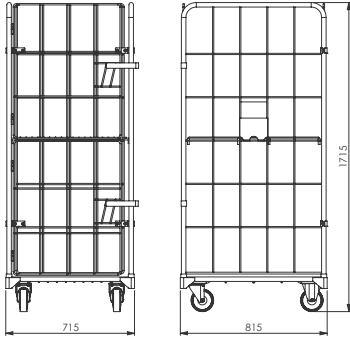

DISMANTLED MOBILE LOAD TROLLEYS