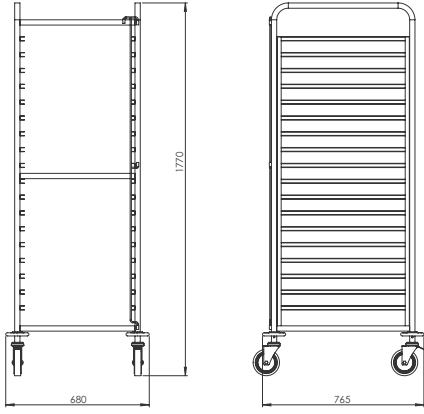

URCT 218

- Dış Ölçüler: 860x650x1770 mm
- 25x25 mm paslanmaz çelik profil
- Antişok plastik disk tampon
- Fırın içinde kullanılmaz
- U Raylar önden stoperli
- Arkadan paslanmaz çelik mil ile emniyetli stoperlidir
- 2/1 GN 18

- Dimensions: 66x85x168 cm
- 25x25 mm stainless steel tubular construction
- Shock-proof plastic disc bumpers
- Not for usage in the oven.
- U rails with stop bars at front side
- Stainless steel rod extra securing device at back side
- 2/1 GN 18

Z RAYLI GN KÜVET TAŞIMA ARABALARI

Z- RAILS GN CONTAINER TRANSPORT TROLLEYS

ZSCT 201

- Dış Ölçüler: 640x760x885 mm
- 25x25 mm paslanmaz çelik profil
- Üst tabla 1 mm paslanmaz çelik sac
- Antişok plastik disk tampon
- Fırın içinde kullanılmaz
- 2/1 GN

- Dimensions: 640x760x885 mm
- 25x25 mm stainless steel tubular construction
- 1 mm stainless steel top shelf
- Shock-proof plastic disc bumpers
- Not for usage in the oven.
- 2/1 GN

ZSCT 108

- Dış Ölçüler: 485x650x1000 mm
- 25x25 mm paslanmaz çelik profil
- Üst tabla 1 mm paslanmaz çelik sac
- Antişok plastik disk tampon
- Fırın içinde kullanılmaz
- Raylar önden ve arkadan stoperli
- 1/1 GN 8

- Dimensions: 485x650x1000 mm
- 25x25 mm stainless steel tubular construction
- 1 mm stainless steel top shelf
- Shock-proof plastic disc bumpers
- Not for usage in the oven.
- Rails with stop bars at both sides
- 1/1 GN 8