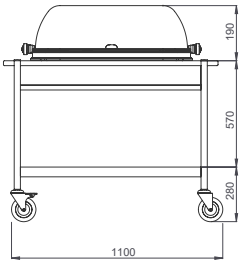

SILVER SERIES

SERVING TROLLEYS