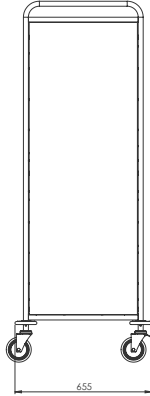

SERVİS TEPSİSİ TAŞIMA ARABALARI

TRAY TRANSPORT TROLLEYS