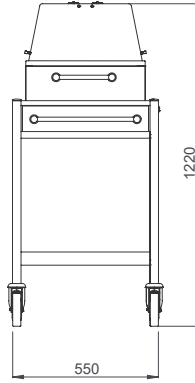

SILVER SERİSİ

BALIK TEŞHİR ARABALARI