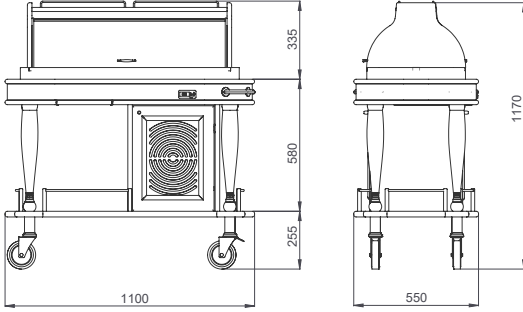

GOLD SERİSİ

MEZE ARABALARI

GLMS 302 (+4/+10C)

- Dış Ölçüler: 1100x550x835/1170 mm
- Kompresörlü soğutma sistemi (250W-230v 1N AC 50 Hz)
- 4 x GN 1/3 + 2 x GN 1/6 kapasiteli
- Havuz Ölçüsü : 800x340x85 mm
- İki taraftan sürgülü açılabilen, yanları ahşap kaplı plexi glass camekan
- Ahşap servis rafı
- Sürgülü tabla
- İtme kulbu ve kenarlıklar paslanmaz çelik
- Dijital göstergeli termostat
- Ağırlık : 92 kg

- Dimensions: 1100x550x835/1170 mm
- Cooling system with compressor (250W-230v 1N AC 50 Hz)
- 4 X GN 1/3 + 2 X GN 1/6 capacity
- Well dimensions : 800x340x85 mm
- Plexiglass roll top with lids opening from both sides
- Wooden serving shelf on plexiglass top
- Extractable serving table
- Stainless steel protective rails and handle for pushing
- Thermostat with digital indicator
- Weight : 92 kg