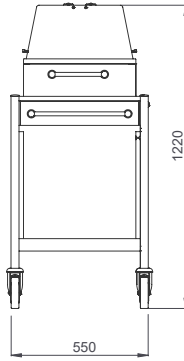

- Dimensions: 1100x550x850/1220 mm
- Cooling system with eutectic cooling pack
- Stainless steel tube handle for pushing
- Plexiglass top with lids opening from both sides
- 2 x drawers, extractable serving table
- Well dimensions : 800x340x85 mm
- Weight : 49 kg