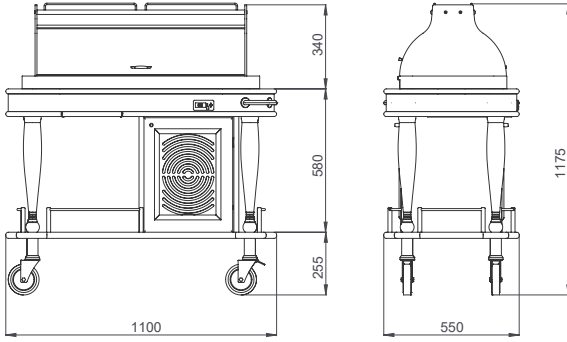

- Dimensions: 1100x550x835/1105 mm
- Dry heating system with heating element
- 4x1/3 /6,5 cmGN + 2x1/6 x 6,5cm GN capacity
- Well dimensions : 800x340x85 mm
- Plexiglass roll top with lids opening from both sides
- Extractable serving table
- Stainless steel protective rails and handle for pushing
- Stainless steel foldable dish plate
- Thermostat with digital indicator
- Weight : 65 kg

GOLD SERIES

HOT APPETIZER TROLLEYS

GOLD SERİSİ

BALIK TEŞHİR ARABALARI

GLBT 102

- Dış Ölçüler: 1100x550x 835 /1170 mm
- Buz havuzlu soğutma sistemi
- Soğutma havuzu, izoleli paslanmaz çelik
- Havuz Ölçüsü : 800x340x85 mm
- İki taraftan sürgülü açılabilir plexi glass camekan
- Ahşap servis rafı
- Sürgülü tabla
- İtme kulbu ve kenarlıklar paslanmaz çelik
- Ağırlık : 65 kg
- Dimensions: 1100x550x 835 /1170 mm
- Cooling system with eutectic cooling pack
- Insulated stainless steel cooling well
- Well dimensions : 800x340x85 mm
- Plexiglass roll top with lids opening from both sides
- Wooden serving shelf on plexiglass top
- Extractable serving table
- Stainless steel tube handle for pushing and protective rails
- Weight : 65 kg

GLBT 112

- Dış Ölçüler: 1100x550x835/1090 mm
- Buz havuzlu soğutma sistemi
- Soğutma havuzu izoleli paslanmaz çelik
- Havuz Ölçüsü : 800x340x85 mm
- İki taraftan sürgülü açılabilir plexi glass camekan
- Sürgülü tabla
- İtme kulbu ve kenarlıklar paslanmaz çelik
- Ağırlık : 63 kg
- Dimensions: 1100x550x835/1090 mm
- Cooling system with eutectic cooling pack
- Insulated stainless steel cooling well
- Well dimensions : 800x340x85 mm
- Plexiglass roll top with lids opening from both sides
- Extractable serving table
- Stainless steel tube handle for pushing and protective rails
- Weight : 63 kg