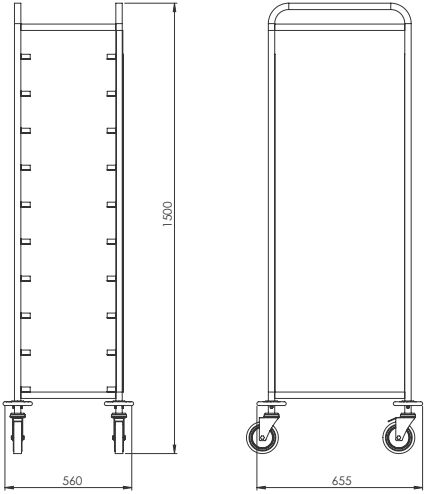

CLT 110TP2

- Dış Ölçüler: 560x655x1500 mm
- 25x25 mm paslanmaz çelik kare profil karkas
- Paslanmaz çelik L raylar
- Anti-şok plastik disk tampon
- İki tarafı lamine panel kaplı
- 1/1 GN-EN 10

- Dimensions: 560x655x1500 mm
- 25x25 mm stainless steel square tube frame
- Stainless steel L rails
- Shock-proof plastic bumpers
- Two sides are covered with laminated panels
- 1/1 GN-EN 10