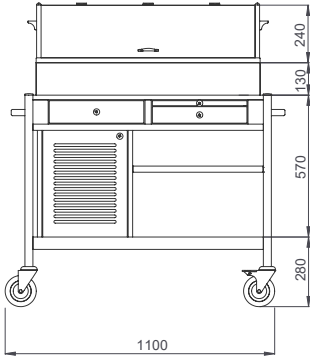

SILVER SERİSİ

PASTA ARABALARI

SLPS 303 (+4 /+10°C)

- Dış Ölçüler: 1100x550x850/1220 mm
- Kompresörlü soğutma sistemi (250W-230v 1N AC 50 Hz)
- Perfore paslanmaz çelik soğutma yüzeyi, itme kulbu, ayaklar
- İki taraftan sürgülü açılabilir yanları ahşap plexi glass camekan
- 2 x çekmece ve sürgülü tabla,
- Havuz Ölçüsü : 800x340x85 mm
- Ağırlık : 93 kg

- Dimensions: 1100x550x850/1220 cm
- Cooling system with compressor (250W-230v1N AC 50 Hz)
- Stainless steel perforated cooling surface, tube handle for pushing and legs
- Plexiglass top with wooden sides and lids opening from both sides
- 2 x drawers, extractable serving table
- Well dimensions : 800x340x85 mm
- Weight : 93 kg