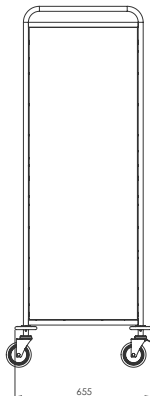

- Dimensions: 1000x655x1500 mm
- 25x25 mm stainless steel square tube frame
- Stainless steel wire rails
- Shock-proof plastic bumpers
- Two sides are covered with laminated panels
- 1/1 GN-EN 10x2

CLT 110DTL3