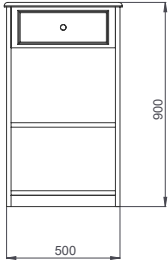

GBN 512

- Ölçüler: 1000x500x1200 mm
- 2 kapak bulunur
- 1 çekmece bulunur
- MDF üzeri ahşap kaplama
- Ağırlık : 53 kg

- Dimensions: 1000x500x1200 mm
- 2 doors
- 1 drawer
- Wooden veneer on MDF
- Solid wooden
- Weight : 53 kg