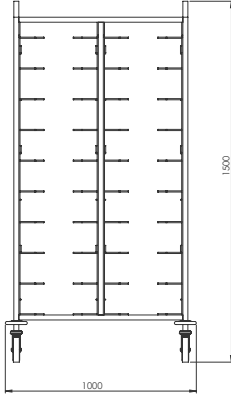

SERVİS TEPSİSİ TAŞIMA ARABALARI

TRAY TRANSPORT TROLLEYS