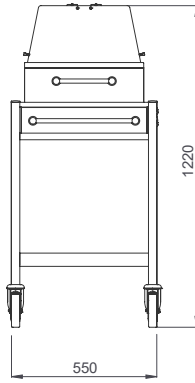

- Dimensions: 1100x550x850/1220 mm
- Cooling system with eutectic cooling pack
- Stainless steel perforated cooling surface
- Plexiglass top with lids opening from both sides
- Stainless steel tube handle for pushing, legs and protective rails
- 2 x drawers, extractable serving table
- Well dimensions : 800x340x85 mm
- Weight : 49 kg

- Dimensions: 1100x550x850/1220 mm
- Cooling system with eutectic cooling pack
- Stainless steel perforated cooling surface, tube handle for pushing and legs
- Wooden serving shelf on plexiglass top with lids opening from both sides
- 2 x drawers, extractable serving table
- Well dimensions : 800x340x85 mm
- Weight : 50 kg