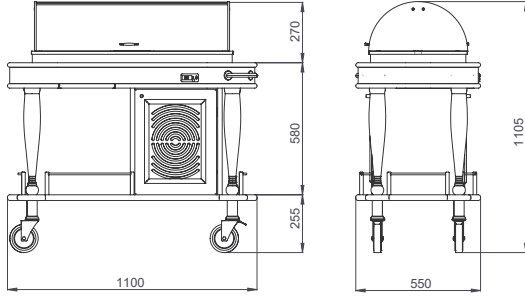

GOLD SERIES

APPETIZER TROLLEYS