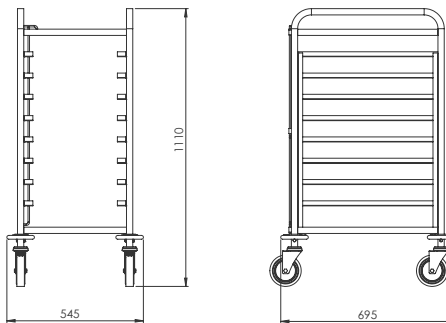

PATİSERİ ARABALARI

PATISSERIE TROLLEYS