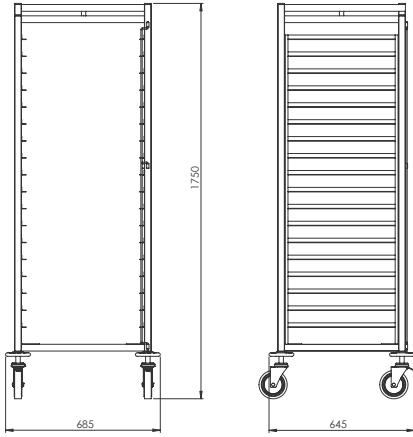

ZSCT 218

- Dış Ölçüler: 685x645x1750 mm
- 30x30 mm paslanmaz çelik profil
- Üst tabla 1 mm paslanmaz çelik sac
- Antişok plastik disk tampon
- Fırın içinde kullanılamaz
- Raylar önden ve arkadan stoperli
- 2/1 GN 18
- Dimensions: 685x645x1750 mm
- 30x30 mm stainless steel tubular construction
- 1 mm stainless steel top shelf
- Shock-proof plastic disc bumpers
- Not for usage in the oven.
- Rails with stop bars at both sides
- 2/1 GN 18

SERVİS TEPSESİ TAŞIMA ARABALARI

TRAY TRANSPORT TROLLEYS

CLT 110T

- Dış Ölçüler: 560x655x1500 mm
- 25x25 mm paslanmaz çelik kare profil karkas
- Paslanmaz çelik tel raylar
- Anti-şok plastik disk tampon
- 1/1 GN-EN 10
- Dimensions: 560x655x1500 mm
- 25x25 mm stainless steel square tube frame
- Stainless steel wire rails
- Shock-proof plastic bumpers
- 1/1 GN-EN 10

CLT 110TL2

- Dış Ölçüler: 560x655x1500 mm
- 25x25 mm paslanmaz çelik kare profil karkas
- Paslanmaz çelik tel raylar
- Anti-şok plastik disk tampon
- İki tarafı lamine panel kaplı
- 1/1 GN-EN 10
- Dimensions: 560x655x1500 mm
- 25x25 mm stainless steel square tube frame
- Stainless steel wire rails
- Shock-proof plastic bumpers
- Two sides are covered with laminated panels
- 1/1 GN-EN 10