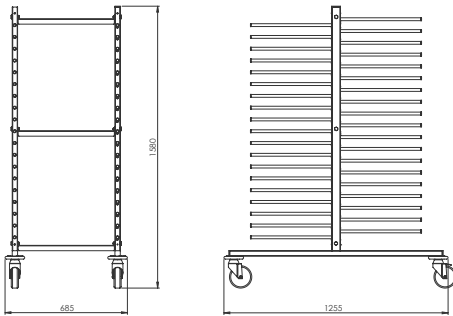

PLCT 2064

- Dış Ölçüler: 685x650x1580 mm
- Taşıyıcı konstrüksiyon 30x50 mm / 30x30 mm paslanmaz çelik kutu profil
- Tepsi taşıma boruları Ø13 mm paslanmaz çelik boru
- 2 si frenli Ø125 mm 4 döner tekerlek

- Dimensions: 685x650x1580 mm
- Frame 30x50 mm / 30x30 mm stainless steel square tube
- Dish holding tubular bars Ø13 mm stainless steel
- 4 rotating wheels Ø125 mm, 2 with brakes