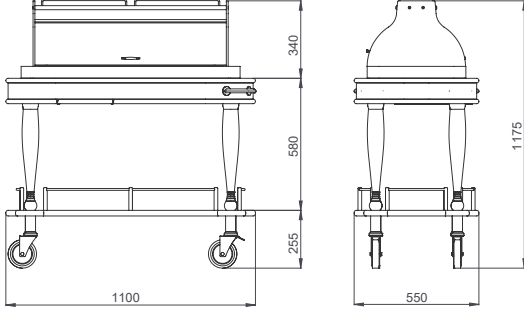

GOLD SERİSİ

PASTA ARABALARI