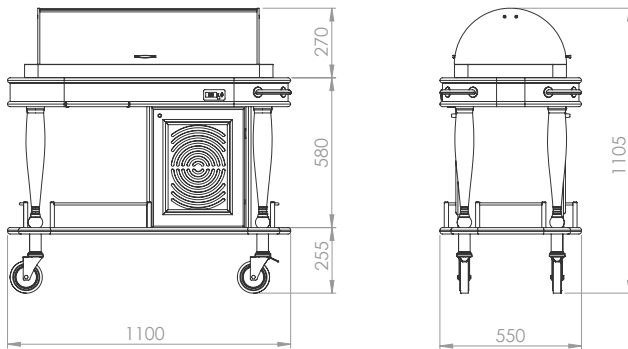

GOLD SERIES

FISH DISPLAY TROLLEYS

GLBT 312 (-2/0C)

- Dış Ölçüler: 1100x550x835 /1105 mm
- Kompresörlü soğutma sistemi (250W-230v 1N AC 50 Hz)
- Soğutma havuzu izoleli paslanmaz çelik sac
- Havuz Ölçüsü : 800x340x85 mm
- İki taraftan sürgülü açılabilir plexi glass ceme kan
- Sürgülü tabla
- İtme kulbu ve kenarlıklar paslanmaz çelik
- Dijital göstegeli termostat
- Ağırlık : 88 kg

- Dimensions: 1100x550x835 /1105 mm
- Cooling system with compressor (500w-230v 1N AC -50 Hz)
- Insulated stainless steel cooling well
- Well dimensions : 800x340x85 mm
- Plexiglass roll top with lids opening from both sides
- Extractable serving table
- Stainless steel tube handle for pushing and protective rails
- Thermostat with digital indicator
- Weight : 88 kg