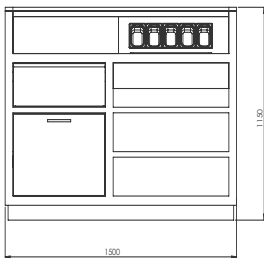

MOBİL BAR

MOBİL BAR MOBILE BAR

- Dış Ölçüler : 1500x600x1150 mm
- Kullanıcı tarafı paslanmaz çelik, gövde malzemesi MDF LAM ve karkas malzemesi DKP+ESB veya paslanmaz çelik, üst tabla kompozit taş ya da mermer olarak üretilebilir.
- Dimensions : 1500x600x1150 mm
- Operator side is stainless steel, body is MDF LAM and frame is EPC steel or stainless steel and top can be composite stone or marble.