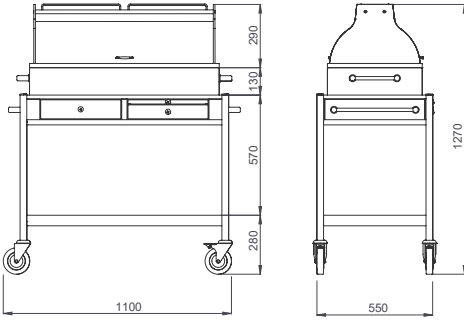

SILVER SERİSİ

MEZE ARABALARI