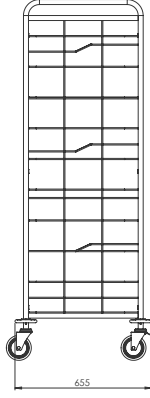

CLT 110DT

- Dış Ölçüler: 1000x655x1500 mm
- 25x25 mm paslanmaz çelik kare profil karkas
- Paslanmaz çelik tel raylar
- Anti-şok plastik disk tampon
- 1/1 GN-EN 10x2

- Dimensions: 1000x655x1500 mm
- 25x25 mm stainless steel square tube frame
- Stainless steel wire rails
- Shock-proof plastic bumpers
- 1/1 GN-EN 10x2

SERVİS TEPSİSİ TAŞIMA ARABALARI

TRAY TRANSPORT TROLLEYS

CLT 110DTL2

- Dış Ölçüler: 1000x655x1500 mm
- 25x25 mm paslanmaz çelik kare profil karkas
- Paslanmaz çelik tel raylar
- Anti-şok plastik disk tampon
- İki tarafı lamine panel kaplı
- 1/1 GN-EN 10x2

- Dimensions: 1000x655x1500 mm
- 25x25 mm stainless steel square tube frame
- Stainless steel wire rails
- Shock-proof plastic bumpers
- Two sides are covered with laminated panels
- 1/1 GN-EN 10x2

CLT 110DTL3

- Dış Ölçüler: 1000x655x1500 mm
- 25x25 mm paslanmaz çelik kare profil karkas
- Paslanmaz çelik tel raylar
- Anti-şok plastik disk tampon
- Üst ve üç tarafı lamine panel kaplı
- 1/1 GN-EN 10x2

- Dimensions: 1000x655x1500 mm
- 25x25 mm stainless steel square tube frame
- Stainless steel wire rails
- Shock-proof plastic bumpers
- Top and three sides are covered with laminated panels
- 1/1 GN-EN 10x2