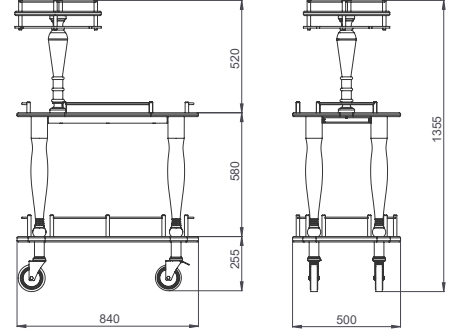

Dimensions: 1000x550x835 /1355 mm
 Upper work surface with stainless steel
 Extractable serving table
 Stainless steel bottle holder and handle for pushing
 Wooden stand for glasses with wooden leg on upper shelf 500 mm
 Plexiglass stand with catches for holding glasses
 Mobile bottles holder on lower shelf
 Wine buckets and ice buckets are optional
 Weight: 61 kg

GOLD SERİSİ

LİKÖR VE ŞARAP SERVİS ARABALARI

GLIS 102

- Dış Ölçüler: 840x500x835/1355 mm
 - 400 mm ahşap tablalı bardak standı
 - Plexi glass bardaklık
 - Bir adet çekmece
 - Sürgülü tabla
 - Kenarlıklar ve itme kulbu paslanmaz çelik
 - Şarap kovası ve buz kovası opsiyoneldir
 - Ağırlık : 35 kg
- Dimensions: 840x500x835/1355 mm
 - Wooden stand for glasses with wooden leg on upper shelf 400 mm
 - Plexiglass stand with catches for holding glasses
 - Drawer and extractable serving table
 - Stainless steel protective rails and handle for pushing
 - Wine buckets and ice buckets are optional
 - Weight : 35 kg

GLIS 122

- Dış Ölçüler : Ø 830x835/1355 mm
 - Ø 500 mm ahşap tablalı bardak standı
 - Plexi glass bardaklık
 - Sürgülü tabla
 - İtme kulbu ve kenarlıklar paslanmaz çelik
 - Şarap kovası ve buz kovası opsiyoneldir
 - Ağırlık : 48 kg
- Dimensions: Ø 830x835/1355 mm
 - Wooden stand for glasses with wooden leg on upper shelf Ø 500 mm
 - Plexiglass stand with catches for holding glasses
 - Extractable serving table
 - Stainless steel protective rails and handle for pushing
 - Wine buckets and ice buckets are optional
 - Weight : 48 kg