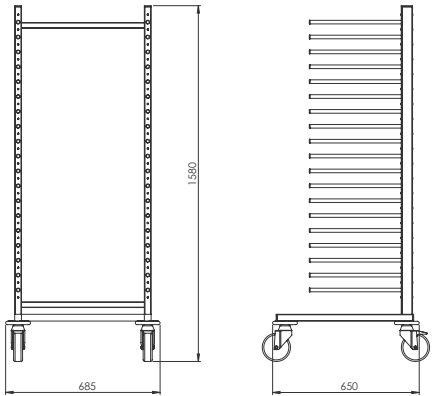

PATİSERİ ARABALARI

PATISSERIE TROLLEYS