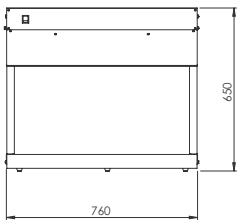

CRV 390

- Dış ölçüler: 800x550x655 mm
- 2500 watt
- Çift Haloterm Lambalı / Cam Yüzey Isıtmalı
- Dimensions: 800x550x655 mm
- 2500 watt
- Double Halotherm Lamp / glass surface heating