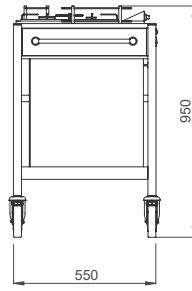

SLFA 203

- Dış Ölçüler: 1320x550x850/950 mm
- Sıcak tavaların ahşaba zarar vermesini önleyen 4 sıra krom mil
- 2 ocaklı paslanmaz çelik gövdeli, çakmaklı, gazlı ocak
- Paslanmaz çelik kenarlıklar ve itme kulbu, ayaklar
- 2 x çekmece ve sürgülü tabla
- Tüp dolabı (tüp hariç)
- Paslanmaz çelik mil yağlık-şişelik /baharatlık (opsiyonel)
- Ağırlık : 80 kg

- Dimensions: 1320x550x850/950 mm
- 4 pcs of metal rods to prevent hot pans damaging the wooden surface
- 2 pcs two-headed stainless steel burner with gas and lighting device
- Stainless steel tube handle for pushing and legs
- 2 x drawers, extractable serving table
- Wooden cabinet for gas cylinder on lower shelf (without gas cylinder)
- Stainless steel bottles holders, spice containers are optional
- Weight : 80 kg

SILVER SERIES

FLAMBE TROLLEYS