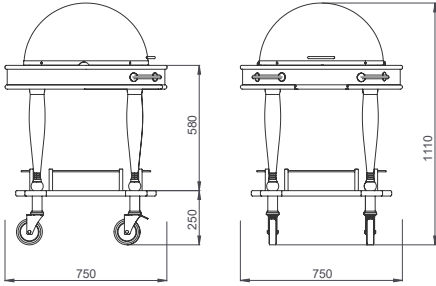

GOLD SERİSİ

PEYNİR VE TATLI ARABALARI