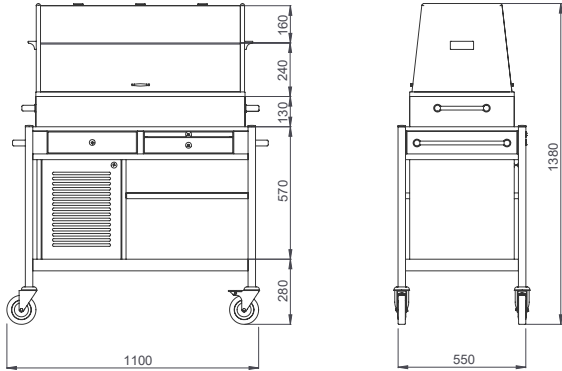

SILVER SERIES PASTRY TROLLEYS

SLPS 333 (+4 /+10°C)

- Dış Ölçüler: 1100x550x850/1380 mm
- Kompresörlü soğutma sistemi (250W-230v 1N AC 50 Hz)
- Perfore paslanmaz çelik soğutma yüzeyi, itme kulbu, ayaklar
- İki taraftan açılabilir 2 katlı, yanları ahşap kaplı , plexiglass camekan
- 2 adet çekmece, bir adet sürgülü tabla
- Havuz Ölçüsü : 800x340x85 mm
- Ağırlık : 97 kg
- Dimensions: 1100x550x850/1380 mm
- Cooling system with compressor (250W-230v 1N AC 50 Hz)
- Stainless steel perforated cooling surface, tube handle for pushing and legs
- Double-storied plexiglass top with wooden sides and lids opening from both sides
- 2 pcs of drawers, extractable serving table
- Well dimensions : 800x340x85 mm
- Weight : 97 kg