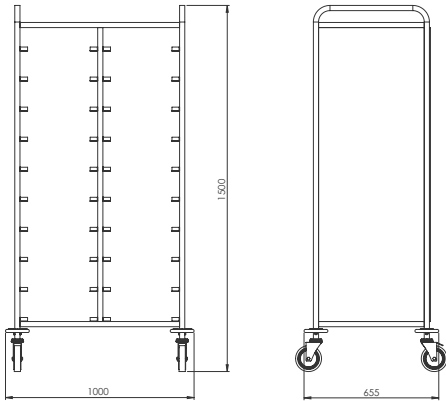

CLT 110DTP2

1. Dış Ölçüler: 1000x655x1500 mm
   - 25x25 mm paslanmaz çelik kare profil karkas
   - Paslanmaz çelik L raylar
   - Anti-şok plastik disk tampon
   - İki tarafı lamine panel kaplı
   - 1/1 GN-EN 10x2
2. Dimensions: 1000x655x1500 mm
   - 25x25 mm stainless steel square tube frame
   - Stainless steel L rails
   - Shock-proof plastic bumpers
   - Two sides are covered with laminated panels
   - 1/1 GN-EN 10x2