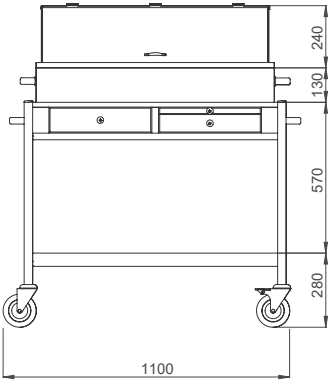

- Dimensions: 1100x550x850/1220 mm
- Cooling system with eutectic cooling pack
- Stainless steel perforated cooling surface
- Plexiglass top with lids opening from both sides
- Stainless steel tube handle for pushing, legs and protective rails
- 2 x drawers, extractable serving table
- Well dimensions : 800x340x85 mm
- Weight : 49 kg

- Dimensions: 1100x550x850/1220 mm
- Cooling system with eutectic cooling pack
- Stainless steel perforated cooling surface, tube handle for pushing and legs
- Wooden serving shelf on plexiglass top with lids opening from both sides
- 2 x drawers, extractable serving table
- Well dimensions : 800x340x85 mm
- Weight : 50 kg