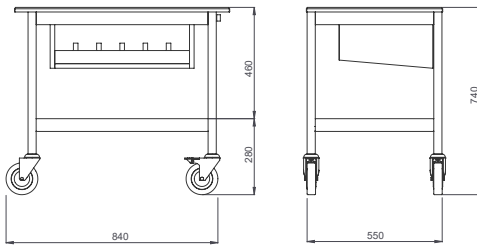

SLGR 112

- Dış Ölçüler: 840x550x740 mm
- Paslanmaz çelik kenarlıklar, ayaklar
- Sürgülü tabla
- Ağırlık : 26 kg
- Dimensions: 840x550x740 mm
- Stainless steel protective rails and legs
- Extractable serving table
- Weight : 26 kg