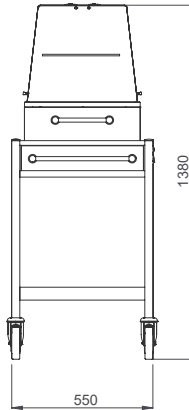

SILVER SERIES PASTRY TROLLEYS

SLPS 222

- Dış Ölçüler: 1100x550x850/1380 mm
- Perfore paslanmaz çelik soğutma yüzeyi, itme kulbu, ayaklar
- İki taraftan açılabilir 2 katlı, plexiglass camekan
- 2 x çekmece ve sürgülü tabla,
- Havuz Ölçüsü : 800x340x85 mm
- Ağırlık : 52 kg

- Dimensions: 1100x550x850/1380 mm
- Stainless steel perforated cooling surface, tube handle for pushing and legs
- Double-storied plexiglass top with lids opening from both sides
- 2 x drawers, extractable serving table
- Well dimensions : 800x340x85 mm
- Weight : 52 kg