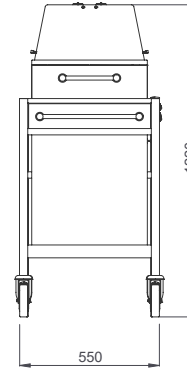

SLPS 313 (+4/+10°C)

- Dış Ölçüler: 1100x550x850/1220 mm
- Kompresörlü soğutma sistemi (250W-230v 1N AC 50 Hz)
- Perfore paslanmaz çelik soğutma yüzeyi, itme kulbu, ayaklar
- İki taraftan açılabilir plexiglass camekan
- 2 x çekmece ve sürgülü tabla,
- Havuz Ölçüsü : 800x340x85 mm
- Ağırlık : 90 kg

- Dimensions: 1100x550x850/1220 mm
- Cooling system with compressor (250W-230v 1N AC 50 Hz)
- Stainless steel perforated cooling surface, tube handle for pushing and legs
- Plexiglass top with lids opening from both sides
- 2 x drawers, extractable serving table
- Well dimensions : 800x340x85 mm
- Weight : 90 kg