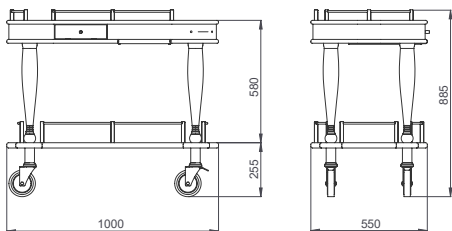

Dimensions: Ø750x835 mm
Stainless steel protective rails and
handle for pushing
Extractable serving table
Weight : 30 kg

GOLD SERIES

SERVING TROLLEYS

GLSA 122

Dış Ölçüler: Ø830x835 mm
İtme kulbu ve kenarlıklar s/s
Sürgülü tabla
Ağırlık : 32 kg

Dimensions: Ø830x835 mm
Stainless steel protective rails and
handle for pushing
Extractable serving table
Weight : 32 kg

GLSA 132

Dış Ölçüler: 1000x550x835/885 mm
İtme kulbu ve kenarlıklar Paslanmaz
çelik
Sürgülü tabla
Ağırlık : 57 kg

Dimensions: 1000x550x835/885 mm
Stainless steel protective rails and
handle for pushing
Extractable serving table
Weight : 57 kg

GLSA 142

Dış Ölçüler: Ø750x835/1350 mm
İtme kulbu ve kenarlıklar paslanmaz çelik
Sürgülü tabla
Ø500 mm ahşap tablalı bardak standı
Ağırlık : 34 kg

Dimensions: Ø750x835/1350 mm
Stainless steel protective rails and handle for pushing
Extractable serving table
Wooden stand for glasses with wooden leg on upper shelf 500 mm
Weight : 34 kg

GOLD SERIES

SERVING TROLLEYS