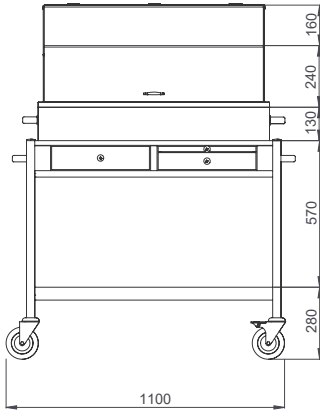

SILVER SERIES PASTRY TROLLEYS

SLPS 222

- Dış Ölçüler: 1100x550x850/1380 mm
- Perfore paslanmaz çelik soğutma yüzeyi, itme kulbu, ayaklar
- İki taraftan açılabilir 2 katlı, plexiglass camekan
- 2 x çekmece ve sürgülü tabla,
- Havuz Ölçüsü : 800x340x85 mm
- Ağırlık : 52 kg

- Dimensions: 1100x550x850/1380 mm
- Stainless steel perforated cooling surface, tube handle for pushing and legs
- Double-storied plexiglass top with lids opening from both sides
- 2 x drawers, extractable serving table
- Well dimensions : 800x340x85 mm
- Weight : 52 kg