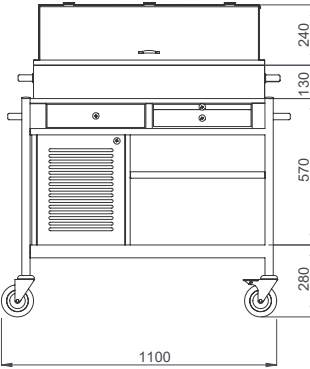

- Dimensions: 1100x550x850/1380 mm
- Stainless steel perforated cooling surface, tube handle for pushing and legs
- Double-storied plexiglass top with lids opening from both sides
- 2 x drawers, extractable serving table
- Well dimensions : 800x340x85 mm
- Weight : 52 kg

- Dimensions: 1100x550x850/1220 cm
- Cooling system with compressor (250W-230v1N AC 50 Hz)
- Stainless steel perforated cooling surface, tube handle for pushing and legs
- Plexiglass top with wooden sides and lids opening from both sides
- 2 x drawers, extractable serving table
- Well dimensions : 800x340x85 mm
- Weight : 93 kg