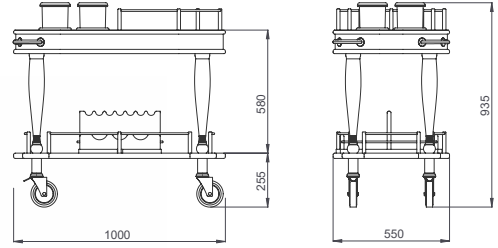

GOLD SERİSİ

ŞARAP SERVİS ARABALARI

GLST 112

Dış Ölçüler: 1000x550x 835/ 935 mm
Üst tabla komple paslanmaz çelik sac
Sürgülü tabla
İtme kulbu ve kenarlıklar paslanmaz çelik
Alt tablada seyyar şişelik
4 adet akrilik şişe soğutucu
Şarap kovası ve buz kovası opsiyoneldir
Ağırlık : 55 kg

Dimensions: 1000x550x 835/ 935 mm
Upper work surface with stainless steel
Extractable serving table
Stainless steel protective rails and handle for pushing
Mobile bottle holder on lower shelf
4 pcs of acrylic wine coolers
Wine buckets and ice buckets are optional
Weight: 55 kg