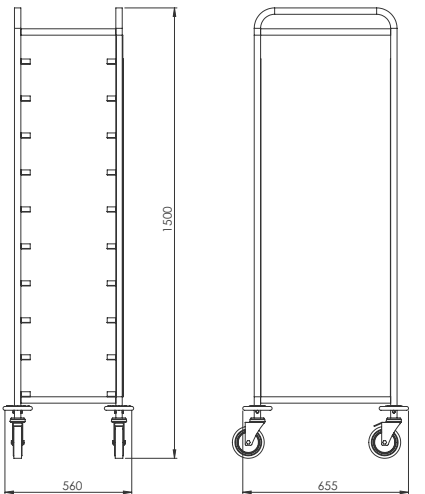

CLT 110TP3

- Dış Ölçüler: 560x655x1500 mm
- 25x25 mm paslanmaz çelik kare profil karkas
- Paslanmaz çelik L raylar
- Anti-şok plastik disk tampon
- Üst ve üç tarafı lamine panel kaplı
- 1/1 GN-EN 10

- Dimensions: 560x655x1500 mm
- 25x25 mm stainless steel square tube frame
- Stainless steel L rails
- Shock-proof plastic bumpers
- Top and three sides are covered with laminated panels
- 1/1 GN-EN 10