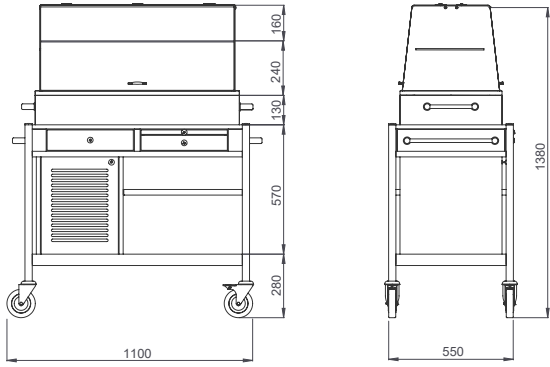

SLPS 322 (+4/+10°C)

- Dış Ölçüler: 1100x550x850/1380 mm
- Kompresörlü soğutma sistemi (230v 1N AC 50 Hz)
- Perfore paslanmaz çelik soğutma yüzeyi, itme kulbu, ayaklar
- İki taraftan açılabilir 2 katlı, plexiglass camekan
- 2 adet çekmece, bir adet sürgülü tabla
- Havuz Ölçüsü : 800x340x85 mm
- Ağırlık : 95 kg
- Dimensions: 1100x550x850/1380 mm
- Cooling system with compressor (230v 1N AC 50 Hz)
- Stainless steel perforated cooling surface, tube handle for pushing and legs
- Double-storied plexiglass top with lids opening from both sides
- 2 pcs of drawers, extractable serving table
- Well dimensions : 800x340x85 mm
- Weight : 95 kg