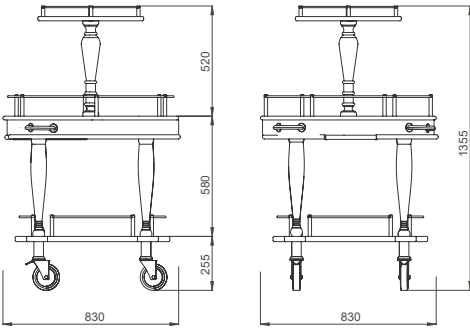

Dimensions: Ø830x835 mm
Stainless steel protective rails and
handle for pushing
Extractable serving table
Weight : 32 kg

GLSA 132

Dış Ölçüler: 1000x550x835/885 mm
İtme kulbu ve kenarlıklar Paslanmaz
çelik
Sürgülü tabla
Ağırlık : 57 kg

Dimensions: 1000x550x835/885 mm
Stainless steel protective rails and
handle for pushing
Extractable serving table
Weight : 57 kg

GLSA 142

Dış Ölçüler: Ø750x835/1350 mm
İtme kulbu ve kenarlıklar paslanmaz çelik
Sürgülü tabla
Ø500 mm ahşap tablalı bardak standı
Ağırlık : 34 kg

Dimensions: Ø750x835/1350 mm
Stainless steel protective rails and handle for pushing
Extractable serving table
Wooden stand for glasses with wooden leg on upper shelf 500 mm
Weight : 34 kg

GOLD SERIES

SERVING TROLLEYS

GLSA 152

Dış Ölçüler : Ø830x835/1355 mm
İtme kulbu ve kenarlıklar paslanmaz çelik
Sürgülü tabla
Ø 500 mm ahşap tablalı bardak standı
Ağırlık : 38 kg

Dimensions: Ø830x835/1355 mm
Stainless steel protective rails and handle for pushing
Extractable serving table
Wooden stand for glasses with wooden leg on upper shelf 500 mm
Weight : 38 kg