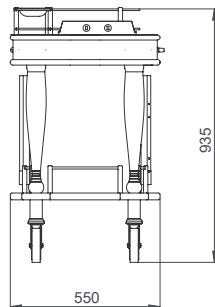

- Dimensions: 1100x550x835 /1105 mm
- Cooling system with compressor (500w-230v 1N AC -50 Hz)
- Insulated stainless steel cooling well
- Well dimensions : 800x340x85 mm
- Plexiglass roll top with lids opening from both sides
- Extractable serving table
- Stainless steel tube handle for pushing and protective rails
- Thermostat with digital indicator
- Weight : 88 kg

- Dimensions: 1000x550x835/1110 mm
- Heating system with electricity or gel fuel (Must be specified when ordering)
- Polyethylene cutting board
- Extractable serving table
- Stainless steel tube handle for pushing and protective rails
- Stainless steel cutlery serving plate, foldable dish holder, 2 pcs of spice containers
- Thermostat with digital indicator
- Weight : 65 kg

- Dimensions: 1000x550x835/935 mm
- 3 pcs of metal rods to prevent hot pans damaging the wooden surface
- Drawer and extractable serving table
- Two-headed stainless steel burner with gas and lighting device
- Stainless steel tube handle for pushing and protective rails
- Stainless steel bottle holders (Spice containers are optional)
- Wooden cabinet for gas cylinder on lower shelf (without gas cylinder)
- Weight : 55 kg