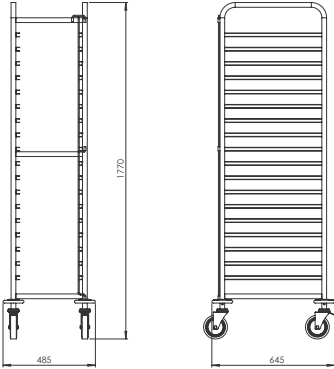

U RAYLI GN KÜVET TAŞIMA ARABALARI

U- RAILS GN CONTAINER TRANSPORT TROLLEYS

URCT 208

- Dış Ölçüler: 680x765x940 mm
- 25x25 mm paslanmaz çelik profil
- Üst tabla 1 mm paslanmaz çelik sac
- Antişok plastik disk tampon
- Fırın içinde kullanılamaz
- U Raylar önden ve arkadan stoperli
- 2/1 GN 8

- Dimensions: 680x765x940 mm
- 25x25 mm stainless steel tubular construction
- 1 mm stainless steel top shelf
- Shock-proof plastic disc bumpers
- Not for usage in the oven.
- U rails with stop bars at both sides
- 2/1 GN 8

URCT 118

- Dış Ölçüler: 485x645x1770 mm
- 25x25 mm paslanmaz çelik profil
- Antişok plastik disk tampon
- Fırın içinde kullanılamaz
- U Raylar önden stoperli
- Arkadan paslanmaz çelik mil ile emniyetli stoperlidir
- 1/1 GN 18

- Dimension: 485x645x1770 mm
- 25x25 mm stainless steel tubular construction
- Shock-proof plastic disc bumpers
- Not for usage in the oven.
- U rails with stop bars at front side
- Stainless steel rod extra securing device at back side
- 1/1 GN 18

URCT 118D

- Dış Ölçüler: 860x650x1770 mm
- 25x25 mm paslanmaz çelik profil
- Antişok plastik disk tampon
- Fırın içinde kullanılamaz
- U Raylar önden stoperli
- Arkadan paslanmaz çelik mil ile emniyetli stoperlidir
- 1/1 GN 18x2

- Dimensions: 860x650x1770 mm
- 25x25 mm stainless steel tubular construction
- Shock-proof plastic disc bumpers
- Not for usage in the oven.
- U rails with stop bars at front side
- Stainless steel rod extra securing device at back side
- 1/1 GN 18x2