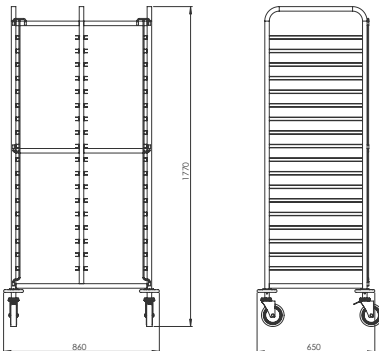

U RAYLI GN KÜVET TAŞIMA ARABALARI

U- RAILS GN CONTAINER TRANSPORT TROLLEYS

URCT 208

- Dış Ölçüler: 680x765x940 mm
- 25x25 mm paslanmaz çelik profil
- Üst tabla 1 mm paslanmaz çelik sac
- Antişok plastik disk tampon
- Fırın içinde kullanılamaz
- U Raylar önden ve arkadan stoperli
- 2/1 GN 8

- Dimensions: 680x765x940 mm
- 25x25 mm stainless steel tubular construction
- 1 mm stainless steel top shelf
- Shock-proof plastic disc bumpers
- Not for usage in the oven.
- U rails with stop bars at both sides
- 2/1 GN 8

URCT 118

- Dış Ölçüler: 485x645x1770 mm
- 25x25 mm paslanmaz çelik profil
- Antişok plastik disk tampon
- Fırın içinde kullanılamaz
- U Raylar önden stoperli
- Arkadan paslanmaz çelik mil ile emniyetli stoperlidir
- 1/1 GN 18

- Dimension: 485x645x1770 mm
- 25x25 mm stainless steel tubular construction
- Shock-proof plastic disc bumpers
- Not for usage in the oven.
- U rails with stop bars at front side
- Stainless steel rod extra securing device at back side
- 1/1 GN 18

URCT 118D

- Dış Ölçüler: 860x650x1770 mm
- 25x25 mm paslanmaz çelik profil
- Antişok plastik disk tampon
- Fırın içinde kullanılamaz
- U Raylar önden stoperli
- Arkadan paslanmaz çelik mil ile emniyetli stoperlidir
- 1/1 GN 18x2

- Dimensions: 860x650x1770 mm
- 25x25 mm stainless steel tubular construction
- Shock-proof plastic disc bumpers
- Not for usage in the oven.
- U rails with stop bars at front side
- Stainless steel rod extra securing device at back side
- 1/1 GN 18x2