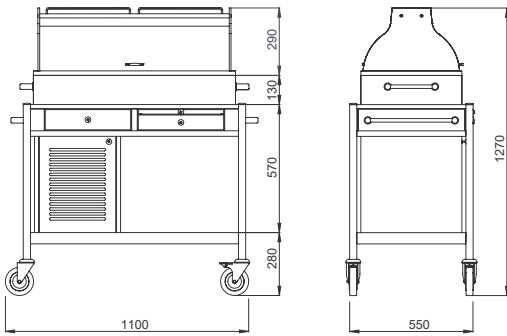

SILVER SERIES

APPETIZER TROLLEYS