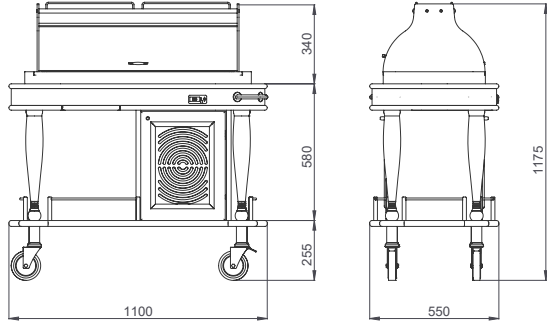

GOLD SERIES

CHEESE AND DESSERT TROLLEYS

GLCS 302 (+4/+10C)

- Dış Ölçüler: 1100x550x835 /1175 mm
- Kompresörlü soğutma sistemi (250W-230v 1N AC 50 Hz)
- Soğutma yüzeyi perfore paslanmaz çelik sac
- Havuz Ölçüsü : 800x340x85 mm
- İki taraftan sürgülü açılabilen plexi glass camekan
- Ahşap servis rafı
- Sürgülü tabla
- İtme kulbu ve kenarlıklar paslanmaz çelik
- Dijital göstergeli termostat
- Ağırlık : 91 kg

- Dimensions: 1100x550x835 /1175 mm
- Cooling system with compressor (500w-230v 1N AC -50 Hz)
- Perforated stainless steel cooling surface
- Well dimensions: 800x340x85 mm
- Plexiglass roll top with lids opening from both sides
- Wooden serving shelf on plexiglass top
- Extractable serving table
- Stainless steel tube handle for pushing and protective rails
- Thermostat with digital indicator
- Weight : 91 kg