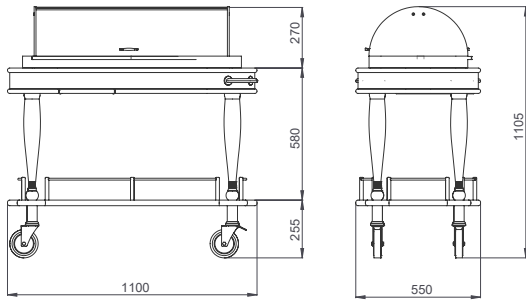

- Dimensions: 1100x550x835/1105 mm
- Cooling system with compressor (250W-230v 1N AC 50 Hz)
- Perforated stainless steel cooling surface
- Well dimensions : 800x340x85 mm
- Plexiglass roll top with lids opening from both sides
- Extractable serving table
- Stainless steel protective rails and handle for pushing
- Thermostat with digital indicator
- Weight : 89 kg

- Dimensions: 1100x550x835/1180 mm
- Cooling system with eutectic cooling pack
- 4 x GN 1/3 + 2 x GN 1/6 capacity
- Well dimensions : 800x340x85 mm
- Plexi glass roll top with lids opening from both sides
- Wooden serving shelf on plexiglass top
- Extractable serving table
- Stainless steel protective rails and handle for pushing
- Weight : 65 kg

GOLD SERIES

APPETIZER TROLLEYS

GLMS 112

- Dış Ölçüler: 1100x550x835/1105 mm
- Buz akülü soğutma sistemi
- Havuz Ölçüsü : 800x340x85 mm
- İki taraftan sürgülü açılabilen, yanları ahşap kaplı plexi glass camekan
- Sürgülü tabla
- İtme kulbu ve kenarlıklar paslanmaz çelik
- 4 x GN 1/3 + 2 x GN 1/6 kapasiteli
- Ağırlık : 90 kg

- Dimensions: 1100x550x835/1105 mm
- Cooling system with eutectic cooling pack
- Well dimensions : 800x340x85 mm
- Plexiglass roll top with lids opening from both sides
- Extractable serving table
- Stainless steel protective rails and handle for pushing
- 4 x GN 1/3 + 2 x GN 1/6 capacity
- Weight : 90 kg