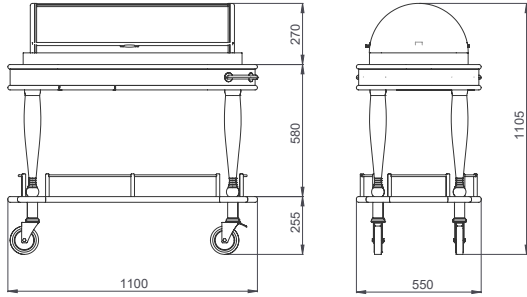

GOLD SERIES

APPETIZER TROLLEYS