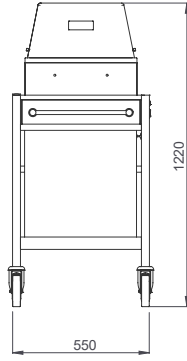

SILVER SERİSİ

PASTA ARABALARI

SLPS 303 (+4 /+10°C)

- Dış Ölçüler: 1100x550x850/1220 mm
- Kompresörlü soğutma sistemi (250W-230v 1N AC 50 Hz)
- Perfore paslanmaz çelik soğutma yüzeyi, itme kulbu, ayaklar
- İki taraftan sürgülü açılabilir yanları ahşap plexi glass camekan
- 2 x çekmece ve sürgülü tabla,
- Havuz Ölçüsü : 800x340x85 mm
- Ağırlık : 93 kg

- Dimensions: 1100x550x850/1220 cm
- Cooling system with compressor (250W-230v1N AC 50 Hz)
- Stainless steel perforated cooling surface, tube handle for pushing and legs
- Plexiglass top with wooden sides and lids opening from both sides
- 2 x drawers, extractable serving table
- Well dimensions : 800x340x85 mm
- Weight : 93 kg