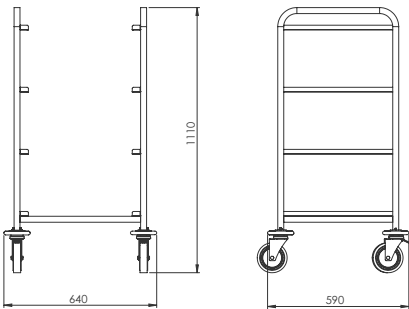

BTR 303

- Dış Ölçüler: 640x590x1110 mm
- 25X25 mm paslanmaz çelik kutu profil konstrüksiyon
- L raylı 1,5 mm paslanmaz çelik
- Anti-şok plastik disk tampon
- Plastik göbekli, yağa dayanıklı kauçuk sırtlı tekerlek

- Dimensions: 640x590x1110 mm
- 25X25 mm stainless steel square tube frame rack
- 1,5 mm stainless steel L shaped rails
- Shock-resistant plastic bumpers
- Grease proof rubber wheels .