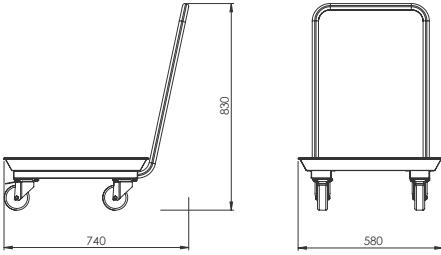

BASKET TAŞIMA ARABALARI

BASKET TRANSPORT TROLLEYS

KTA 121

- Dış Ölçüler: 740x580x830 mm
- Paslanmaz çelik 1,2mm alt tabla
- Ø21 mm paslanmaz çelik itme kulbu
- Plastik göbekli, yağa dayanıklı kauçuk sırtlı tekerlek

- Dimensions: 740x580x830 mm
- Complete stainless steel with lower shelf
- Ø21 mm handle for pushing
- Grease proof rubber wheels .