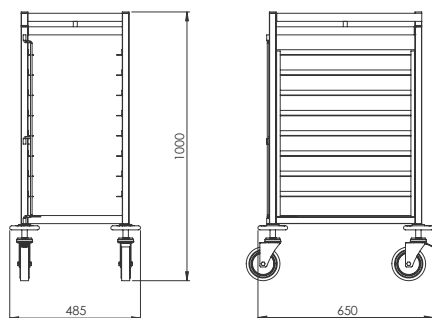

ZSCT 201

- Dış Ölçüler: 640x760x885 mm
- 25x25 mm paslanmaz çelik profil
- Üst tabla 1 mm paslanmaz çelik sac
- Antişok plastik disk tampon
- Fırın içinde kullanılmaz
- 2/1 GN

- Dimensions: 640x760x885 mm
- 25x25 mm stainless steel tubular construction
- 1 mm stainless steel top shelf
- Shock-proof plastic disc bumpers
- Not for usage in the oven.
- 2/1 GN