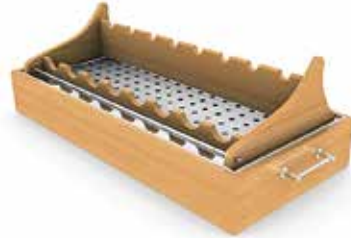

Peynir Havuzu / Well For Cheese
SSS 0148.....900/1020x450x140 mm

Pasta Havuzu / Well For Pastry
SSS 0150.....900/1020x450x140 mm

Likör ve Şarap Seti / Liqueur and Wine Set
SSS 0309.....900x450x210 mm

Likör ve Şarap Seti / Liqueur and Wine Set
SSS 0311.....900x450x300 mm