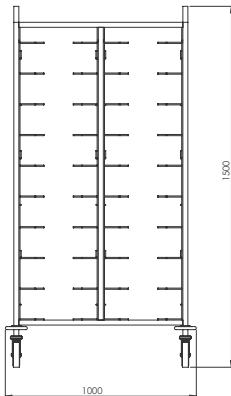

- Dimensions: 1000x655x1500 mm
- 25x25 mm stainless steel square tube frame
- Stainless steel wire rails
- Shock-proof plastic bumpers
- Two sides are covered with laminated panels
- 1/1 GN-EN 10x2

CLT 110DTL3