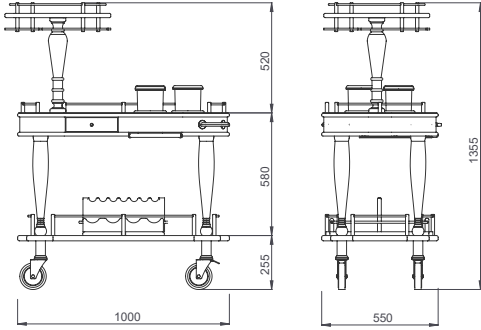

Dimensions: Ø750x835/1350 mm
Stainless steel protective rails and handle for pushing
Extractable serving table
Wooden stand for glasses with wooden leg on upper shelf 500 mm
Weight : 34 kg

GOLD SERIES

SERVING TROLLEYS

Dimensions: 1000x550x 835/ 935 mm
Upper work surface with stainless steel
Extractable serving table
Stainless steel protective rails and handle for pushing
Mobile bottle holder on lower shelf
4 pcs of acrylic wine coolers
Wine buckets and ice buckets are optional
Weight: 55 kg

GLST 122

Dış Ölçüler: 1000x550x835/935 mm
 Üst tabla komple paslanmaz çelik sac
 Sürgülü tabla
 İtme kulbu ve kenarlıklar paslanmaz çelik
 Alt tablada seyyar şişelik
 Şarap kovası ve buz kovası opsiyoneldir
 Ağırlık : 55 kg

Dimensions: 1000x550x835/ 935 mm
 Upper work surface with stainless steel
 Extractable serving table
 Stainless steel protective rails and handle for pushing
 Mobile bottle holder on lower shelf
 Wine buckets and ice buckets are optional
 Weight : 55 kg