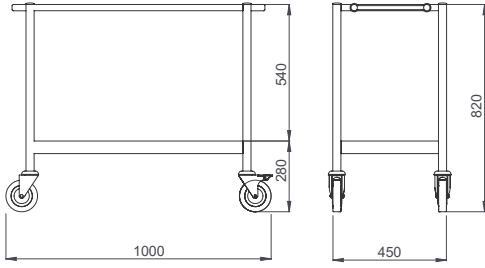

SLSA 102

- Dış Ölçüler: 1000x450x820 mm
- Paslanmaz çelik boru karkas ve kenarlıklar
- Ağırlık : 18 kg
- Dimensions: 1000x450x820 mm
- Stainless Steel tube frames and shelf edges
- Weight : 18 kg

SLSA 112

- Dış Ölçüler: 1100x550x850 mm
- Paslanmaz çelik boru karkas ve kenarlıklar
- Ağırlık : 22 kg
- Dimensions : 1100x550x850 mm
- Stainless steel tube frames and shelf edges
- Weight : 22 kg

SILVER SERIES

SERVING TROLLEYS

SLSA 103

- Dış Ölçüler: 1000x450x820 mm
- Paslanmaz çelik boru karkas ve kenarlıklar
- Ağırlık : 23 kg
- Dimensions: 1000x450x820 mm
- Stainless steel tube frames and shelf edges
- Weight : 23 kg

SLSA 113

- Dış Ölçüler: 1100x550x820 mm
- Paslanmaz çelik boru karkas ve kenarlıklar
- Ağırlık : 28 kg
- Dimensions: 1100x550x820 mm
- Stainless Steel tube frames and shelf edges
- Weight : 28 kg

Uyarı: Direkt güneş altında, yağmur ve deniz rüzgarına karşı kullanım önerilmez.

Warning: Not recommended for usage under direct sunlight, rain or sea wind.