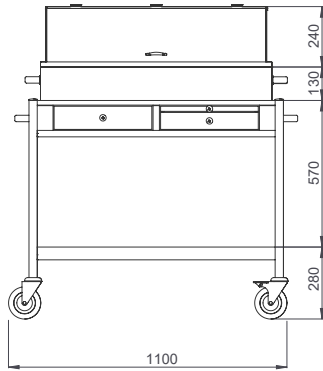

SILVER SERIES

CHEESE AND DESSERT SERVING TROLLEYS

SLCS 212

- Dış Ölçüler: 1100x550x850/1220 mm
- Buz akülü soğutma sistemi
- Perfore paslanmaz çelik soğutma yüzeyi
- İki taraftan açılabilir, plexiglas camekan
- Paslanmaz çelik itme kulbu, ayaklar, kenarlıklar
- 2 x çekmece ve sürgülü tabla,
- Havuz Ölçüsü : 800x340x85 mm
- Ağırlık : 49 kg

- Dimensions: 1100x550x850/1220 mm
- Cooling system with eutectic cooling pack
- Stainless steel perforated cooling surface
- Plexiglass top with lids opening from both sides
- Stainless steel tube handle for pushing, legs and protective rails
- 2 x drawers, extractable serving table
- Well dimensions : 800x340x85 mm
- Weight : 49 kg