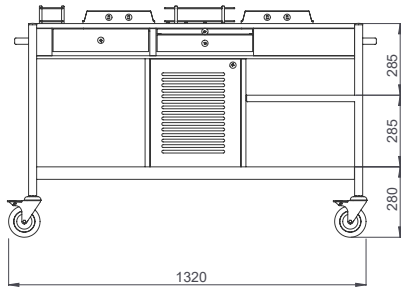

SLFA 203

- Dış Ölçüler: 1320x550x850/950 mm
- Sıcak tavaların ahşaba zarar vermesini önleyen 4 sıra krom mil
- 2 ocaklı paslanmaz çelik gövdeli, çakmaklı, gazlı ocak
- Paslanmaz çelik kenarlıklar ve itme kulbu, ayaklar
- 2 x çekmece ve sürgülü tabla
- Tüp dolabı (tüp hariç)
- Paslanmaz çelik mil yağlık-şişelik /baharatlık (opsiyonel)
- Ağırlık : 80 kg

- Dimensions: 1320x550x850/950 mm
- 4 pcs of metal rods to prevent hot pans damaging the wooden surface
- 2 pcs two-headed stainless steel burner with gas and lighting device
- Stainless steel tube handle for pushing and legs
- 2 x drawers, extractable serving table
- Wooden cabinet for gas cylinder on lower shelf (without gas cylinder)
- Stainless steel bottles holders, spice containers are optional
- Weight : 80 kg

SILVER SERIES

FLAMBE TROLLEYS