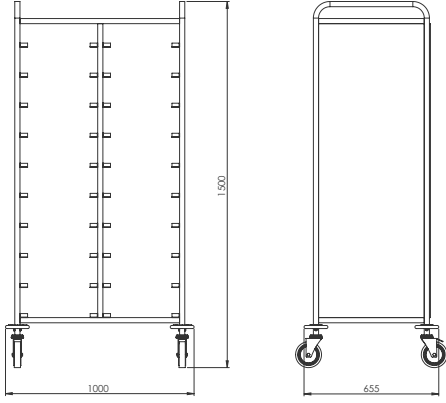

SERVİS TEPSESİ TAŞIMA ARABALARI

TRAY TRANSPORT TROLLEYS