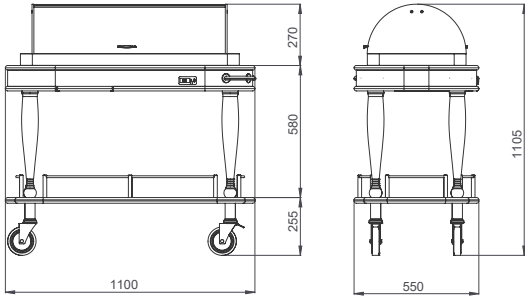

- Dimensions: 1100x550x835/1105 mm
- Cooling system with compressor (250W-230v 1N AC 50 Hz)
- 4 x GN 1/3 + 2 x GN 1/6 capacity
- Well dimensions : 800x340x85 mm
- Plexiglass roll top with lids opening from both sides
- Extractable serving table
- Stainless steel protective rails and handle for pushing
- Thermostat with digital indicator
- Weight : 64 kg

- Dimensions: 1100x550x835/1180 mm
- Dry heating system with heating element
- 4x1/3 /6,5 cm GN + 2x1/6 x 6,5cm GN capacity
- Well dimensions : 800x340x85 mm
- Plexiglass roll top with lids opening from both sides
- Wooden serving shelf on plexiglass top
- Extractable serving table
- Stainless steel protective rails and handle for pushing
- Stainless steel foldable dish plate
- Thermostat with digital indicator
- Weight : 65 kg