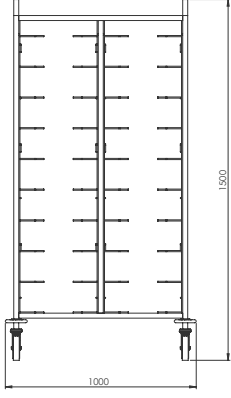

CLT 110DT

- Dış Ölçüler: 1000x655x1500 mm
- 25x25 mm paslanmaz çelik kare profil karkas
- Paslanmaz çelik tel raylar
- Anti-şok plastik disk tampon
- 1/1 GN-EN 10x2

- Dimensions: 1000x655x1500 mm
- 25x25 mm stainless steel square tube frame
- Stainless steel wire rails
- Shock-proof plastic bumpers
- 1/1 GN-EN 10x2

SERVİS TEPSİSİ TAŞIMA ARABALARI

TRAY TRANSPORT TROLLEYS

CLT 110DTL2

- Dış Ölçüler: 1000x655x1500 mm
- 25x25 mm paslanmaz çelik kare profil karkas
- Paslanmaz çelik tel raylar
- Anti-şok plastik disk tampon
- İki tarafı lamine panel kaplı
- 1/1 GN-EN 10x2

- Dimensions: 1000x655x1500 mm
- 25x25 mm stainless steel square tube frame
- Stainless steel wire rails
- Shock-proof plastic bumpers
- Two sides are covered with laminated panels
- 1/1 GN-EN 10x2

CLT 110DTL3

- Dış Ölçüler: 1000x655x1500 mm
- 25x25 mm paslanmaz çelik kare profil karkas
- Paslanmaz çelik tel raylar
- Anti-şok plastik disk tampon
- Üst ve üç tarafı lamine panel kaplı
- 1/1 GN-EN 10x2

- Dimensions: 1000x655x1500 mm
- 25x25 mm stainless steel square tube frame
- Stainless steel wire rails
- Shock-proof plastic bumpers
- Top and three sides are covered with laminated panels
- 1/1 GN-EN 10x2