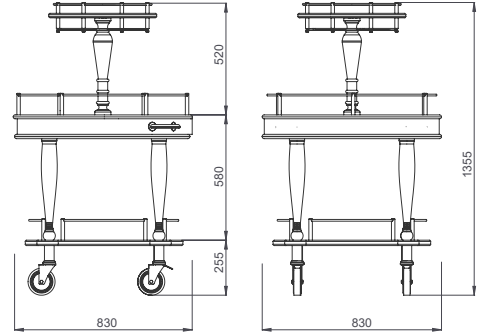

Dimensions: 1000x550x835 /1355 mm
 Upper work surface with stainless steel
 Extractable serving table
 Stainless steel bottle holder and handle for pushing
 Wooden stand for glasses with wooden leg on upper shelf 500 mm
 Plexiglass stand with catches for holding glasses
 Mobile bottles holder on lower shelf
 Wine buckets and ice buckets are optional
 Weight: 61 kg

GOLD SERİSİ

LİKÖR VE ŞARAP SERVİS ARABALARI

GLIS 102

- Dış Ölçüler: 840x500x835/1355 mm
 - 400 mm ahşap tablalı bardak standı
 - Plexi glass bardaklık
 - Bir adet çekmece
 - Sürgülü tabla
 - Kenarlıklar ve itme kulbu paslanmaz çelik
 - Şarap kovası ve buz kovası opsiyoneldir
 - Ağırlık : 35 kg
- Dimensions: 840x500x835/1355 mm
 - Wooden stand for glasses with wooden leg on upper shelf 400 mm
 - Plexiglass stand with catches for holding glasses
 - Drawer and extractable serving table
 - Stainless steel protective rails and handle for pushing
 - Wine buckets and ice buckets are optional
 - Weight : 35 kg

GLIS 122

- Dış Ölçüler : Ø 830x835/1355 mm
 - Ø 500 mm ahşap tablalı bardak standı
 - Plexi glass bardaklık
 - Sürgülü tabla
 - İtme kulbu ve kenarlıklar paslanmaz çelik
 - Şarap kovası ve buz kovası opsiyoneldir
 - Ağırlık : 48 kg
- Dimensions: Ø 830x835/1355 mm
 - Wooden stand for glasses with wooden leg on upper shelf Ø 500 mm
 - Plexiglass stand with catches for holding glasses
 - Extractable serving table
 - Stainless steel protective rails and handle for pushing
 - Wine buckets and ice buckets are optional
 - Weight : 48 kg

GLIS 142

- Dış Ölçüler : Ø 830x835/1355 mm
 - Ø500 mm ahşap tablalı bardak standı
 - Sürgülü tabla
 - İtme kulbu ve kenarlıklar paslanmaz çelik
 - Şarap kovası ve buz kovası opsiyoneldir
 - Ağırlık : 48 kg
- Dimensions: Ø 830x835/1355 mm
 - Wooden stand for glasses with wooden leg on upper shelf Ø 500 mm
 - Extractable serving table
 - Stainless steel protective rails and handle for pushing
 - Wine buckets and ice buckets are optional
 - Weight : 48 kg