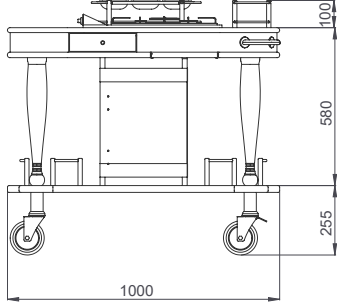

GOLD SERİSİ

FLAMBE ARABALARI