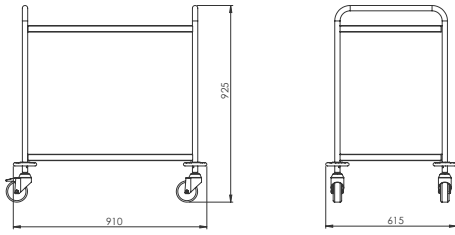

- Dimensions: 910x615x925 mm
- Capacity: 80 kg
- Weight: 13 kg
- Complete AISI 304 stainless steel
- Pressed shelves are easy to clean
- 4 rotating wheels, 2 with brakes
- Polyurethane or rubber wheels to be used on hard grounds to prevent the noise