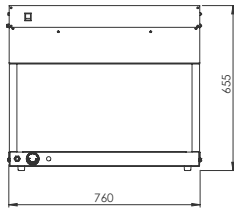

CRV 380

- Dış ölçüler: 800x550x655 mm
- 2500 watt
- Çift Haloterm Lambalı / Paslanmaz Yüzey Isıtmalı
- Dimensions: 800x550x655 mm
- 2500 watt
- Double Halotherm Lamp / stainless steel surface heating