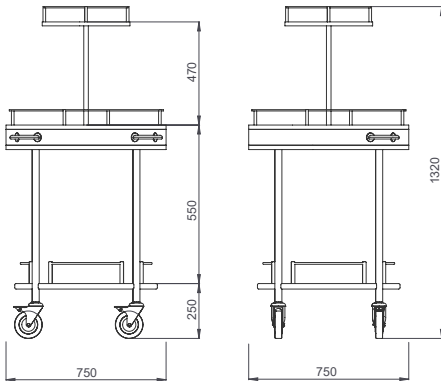

SILVER SERİSİ

LİKÖR VE ŞARAP SERVİS ARABALARI

SLIS 102

1. Dış Ölçüler: 1100x550x850/1150 mm
   - Paslanmaz çelik kenarlık, itme kulbu, ayaklar
   - 2 x çekmece ve sürgülü tabla, plexiglass bardaklık
   - Buz ve şampanya kovaları opsiyoneldir
   - Ağırlık : 45 kg
2. Dimensions: 1100x550x850/1150 mm
3. Stainless steel protective rail on upper shelf, tube handle for pushing and legs
4. 2 x drawers, extractable serving table, stand for glasses
5. Ice buckets and champagne buckets are optional
6. Weight : 45 kg

SLIS 112

1. Dış Ölçüler: 1100x550x850/1060 mm
   - Paslanmaz çelik kenarlık, itme kulbu, ayaklar
   - 2 x çekmece ve sürgülü tabla, plexiglass bardaklık
   - Buz ve şampanya kovası opsiyoneldir
   - Ağırlık : 42 kg
2. Dimensions: 1100x550x800/1060 mm
3. Stainless steel protective rail on upper shelf, tube handle for pushing and legs
4. 2 x drawers, extractable serving table, stand for glasses
5. Ice buckets and, champagne bucket are optional
6. Weight : 42 kg

SILVER SERIES

LIQUOR AND WINE SERVING TROLLEYS

SLIS 122

1. Dış Ölçüler: Ø750x800/1320 mm
   - Paslanmaz çelik kenarlık, itme kulbu, ayaklar
   - Şampanya kovası opsiyoneldir
   - Ağırlık : 38 kg
2. Dimensions: Ø750x750x800/1320 mm
3. Stainless steel protective rail on upper shelf, tube handle for pushing and legs
4. Champagne bucket is optional
5. Weight : 38 kg