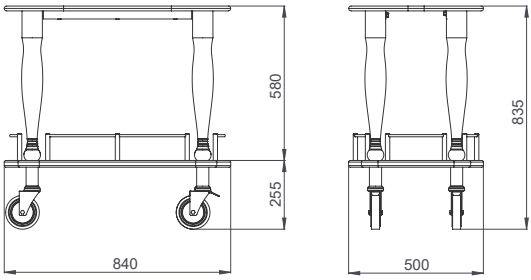

GLGR 112

- Dış Ölçüler: 840x500x835 mm
- Sürgülü tabla
- Kenarlıklar paslanmaz çelik mil
- Ağırlık : 29 kg
- Dimensions: 840x500x835 mm
- Extractable serving table
- Stainless Steel protective rails
- Weight : 29 kg