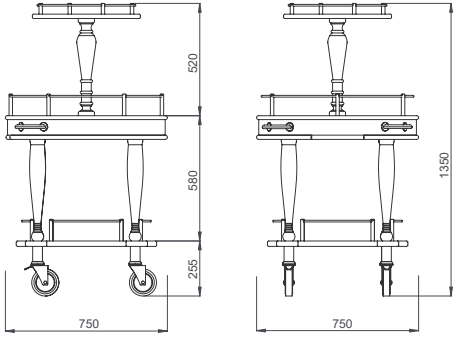

Dimensions: Ø750x835 mm
Stainless steel protective rails and
handle for pushing
Extractable serving table
Weight : 30 kg

GOLD SERIES

SERVING TROLLEYS

GLSA 122

Dış Ölçüler: Ø830x835 mm
İtme kulbu ve kenarlıklar s/s
Sürgülü tabla
Ağırlık : 32 kg

Dimensions: Ø830x835 mm
Stainless steel protective rails and
handle for pushing
Extractable serving table
Weight : 32 kg

GLSA 132

Dış Ölçüler: 1000x550x835/885 mm
İtme kulbu ve kenarlıklar Paslanmaz
çelik
Sürgülü tabla
Ağırlık : 57 kg

Dimensions: 1000x550x835/885 mm
Stainless steel protective rails and
handle for pushing
Extractable serving table
Weight : 57 kg

GLSA 142

Dış Ölçüler: Ø750x835/1350 mm
İtme kulbu ve kenarlıklar paslanmaz çelik
Sürgülü tabla
Ø500 mm ahşap tablalı bardak standı
Ağırlık : 34 kg

Dimensions: Ø750x835/1350 mm
Stainless steel protective rails and handle for pushing
Extractable serving table
Wooden stand for glasses with wooden leg on upper shelf 500 mm
Weight : 34 kg

GOLD SERIES

SERVING TROLLEYS