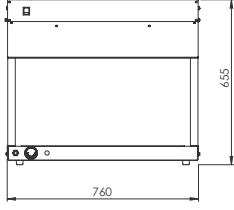

CARVING ÜNİTELERİ

CARVING UNITS