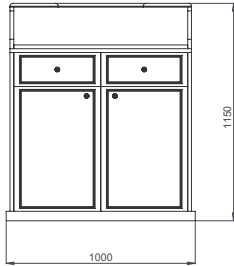

GARSON BANKOLARI WAITER STATIONS