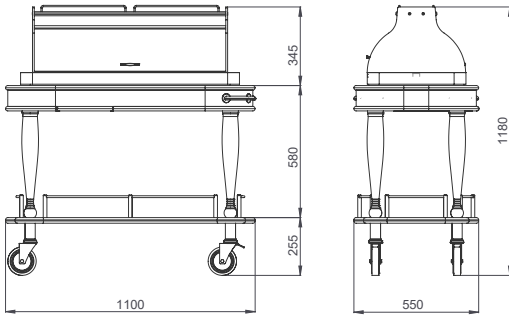

- Dimensions: 1100x550x835 /1105 mm
- Cooling system with compressor (500w-230v 1N AC -50 Hz)
- Perforated stainless steel cooling surface
- Well dimensions : 800x340x85 mm
- Plexiglass roll top with lids opening from both sides
- Extractable serving table
- Stainless steel tube handle for pushing and protective rails
- Thermostat with digital indicator
- Weight : 89 kg

- Dimensions: 1100x550x835/1175 mm
- Cooling system with compressor (250W-230v 1N AC 50 Hz)
- Perforated stainless steel cooling surface
- Well dimensions : 800x340x85 mm
- Plexiglass roll top with lids opening from both sides
- Wooden serving shelf on plexiglass top
- Extractable serving table
- Stainless steel protective rails and handle for pushing
- Thermostat with digital indicator
- Weight : 91 kg

- Dimensions: 1100x550x835/1105 mm
- Cooling system with compressor (250W-230v 1N AC 50 Hz)
- Perforated stainless steel cooling surface
- Well dimensions : 800x340x85 mm
- Plexiglass roll top with lids opening from both sides
- Extractable serving table
- Stainless steel protective rails and handle for pushing
- Thermostat with digital indicator
- Weight : 89 kg

- Dimensions: 1100x550x835/1170 mm
- Cooling system with eutectic cooling pack
- 4 X GN 1/3 + 2 X GN 1/6 capacity
- Well dimensions : 800x340x85 mm
- Plexiglass roll top with lids opening from both sides
- Wooden serving shelf on plexiglass top
- Extractable serving table
- Stainless steel protective rails and handle for pushing
- Weight : 65 kg