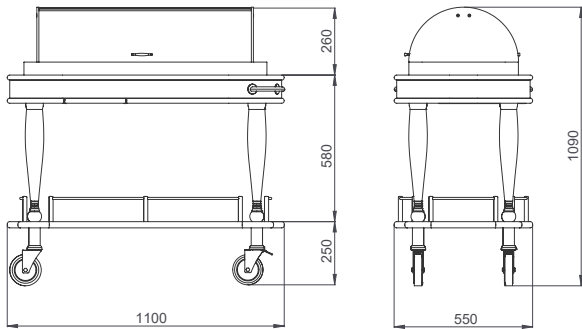

- Dimensions: 1100x550x835/1105 mm
- Dry heating system with heating element
- 4x1/3 /6,5 cmGN + 2x1/6 x 6,5cm GN capacity
- Well dimensions : 800x340x85 mm
- Plexiglass roll top with lids opening from both sides
- Extractable serving table
- Stainless steel protective rails and handle for pushing
- Stainless steel foldable dish plate
- Thermostat with digital indicator
- Weight : 65 kg

GOLD SERIES

HOT APPETIZER TROLLEYS

GOLD SERİSİ

BALIK TEŞHİR ARABALARI

GLBT 102

- Dış Ölçüler: 1100x550x 835 /1170 mm
- Buz havuzlu soğutma sistemi
- Soğutma havuzu, izoleli paslanmaz çelik
- Havuz Ölçüsü : 800x340x85 mm
- İki taraftan sürgülü açılabilir plexi glass camekan
- Ahşap servis rafı
- Sürgülü tabla
- İtme kulbu ve kenarlıklar paslanmaz çelik
- Ağırlık : 65 kg
- Dimensions: 1100x550x 835 /1170 mm
- Cooling system with eutectic cooling pack
- Insulated stainless steel cooling well
- Well dimensions : 800x340x85 mm
- Plexiglass roll top with lids opening from both sides
- Wooden serving shelf on plexiglass top
- Extractable serving table
- Stainless steel tube handle for pushing and protective rails
- Weight : 65 kg

GLBT 112

- Dış Ölçüler: 1100x550x835/1090 mm
- Buz havuzlu soğutma sistemi
- Soğutma havuzu izoleli paslanmaz çelik
- Havuz Ölçüsü : 800x340x85 mm
- İki taraftan sürgülü açılabilir plexi glass camekan
- Sürgülü tabla
- İtme kulbu ve kenarlıklar paslanmaz çelik
- Ağırlık : 63 kg
- Dimensions: 1100x550x835/1090 mm
- Cooling system with eutectic cooling pack
- Insulated stainless steel cooling well
- Well dimensions : 800x340x85 mm
- Plexiglass roll top with lids opening from both sides
- Extractable serving table
- Stainless steel tube handle for pushing and protective rails
- Weight : 63 kg