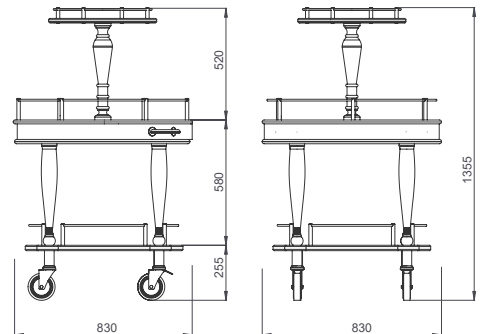

Dimensions: 1000x550x835 /1355 mm
 Upper work surface with stainless steel
 Extractable serving table
 Stainless steel bottle holder and handle for pushing
 Wooden stand for glasses with wooden leg on upper shelf 500 mm
 Plexiglass stand with catches for holding glasses
 Mobile bottles holder on lower shelf
 Wine buckets and ice buckets are optional
 Weight: 61 kg

GOLD SERİSİ

LİKÖR VE ŞARAP SERVİS ARABALARI

GLIS 102

- Dış Ölçüler: 840x500x835/1355 mm
 - 400 mm ahşap tablalı bardak standı
 - Plexi glass bardaklık
 - Bir adet çekmece
 - Sürgülü tabla
 - Kenarlıklar ve itme kulbu paslanmaz çelik
 - Şarap kovası ve buz kovası opsiyoneldir
 - Ağırlık : 35 kg
- Dimensions: 840x500x835/1355 mm
 - Wooden stand for glasses with wooden leg on upper shelf 400 mm
 - Plexiglass stand with catches for holding glasses
 - Drawer and extractable serving table
 - Stainless steel protective rails and handle for pushing
 - Wine buckets and ice buckets are optional
 - Weight : 35 kg

GLIS 122

- Dış Ölçüler : Ø 830x835/1355 mm
 - Ø 500 mm ahşap tablalı bardak standı
 - Plexi glass bardaklık
 - Sürgülü tabla
 - İtme kulbu ve kenarlıklar paslanmaz çelik
 - Şarap kovası ve buz kovası opsiyoneldir
 - Ağırlık : 48 kg
- Dimensions: Ø 830x835/1355 mm
 - Wooden stand for glasses with wooden leg on upper shelf Ø 500 mm
 - Plexiglass stand with catches for holding glasses
 - Extractable serving table
 - Stainless steel protective rails and handle for pushing
 - Wine buckets and ice buckets are optional
 - Weight : 48 kg

GLIS 142

- Dış Ölçüler : Ø 830x835/1355 mm
 - Ø500 mm ahşap tablalı bardak standı
 - Sürgülü tabla
 - İtme kulbu ve kenarlıklar paslanmaz çelik
 - Şarap kovası ve buz kovası opsiyoneldir
 - Ağırlık : 48 kg
- Dimensions: Ø 830x835/1355 mm
 - Wooden stand for glasses with wooden leg on upper shelf Ø 500 mm
 - Extractable serving table
 - Stainless steel protective rails and handle for pushing
 - Wine buckets and ice buckets are optional
 - Weight : 48 kg