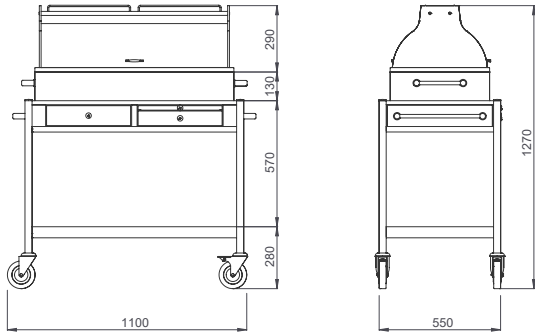

SLSS 102 (+30/+110°C)

- Dış Ölçüler: 1100x550x850/1270 mm
- İki taraftan sürgülü açılabilir, plexi glass camekan, ahşap servis rafı
- Silikon ısıtıcı paslanmaz çelik havuz
- Dijital göstergeli termostat
- 4 x GN 1/3 + 2 x GN 1/6 kapasiteli
- Havuz Ölçüsü : 800x340x85 mm
- Ağırlık : 48 kg

- Dimensions: 1100x550x850/1270 mm
- Plexiglass top with lids opening from both sides, Wooden serving shelf on plexiglass top
- Stainless steel well heated with etched foil heating element.
- Thermostat with digital indicator
- 4 x GN 1/3 + 2 X GN 1/6 container capacity
- Well dimensions : 800x340x85 mm
- Weight : 48 kg