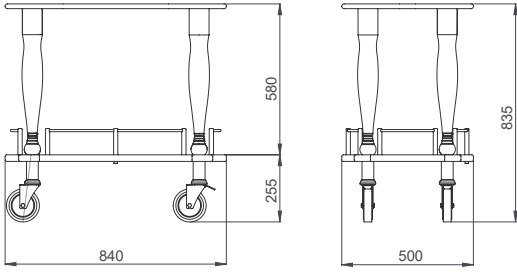

GOLD SERİSİ GUERİDON ARABALARI

GLGR 102

- Dış Ölçüler: 840x500x835 mm
- Kenarlıklar paslanmaz çelik mil
- Ağırlık : 28 kg
- Dimensions: 840x500x835 mm
- Stainless steel protective rails
- Weight : 28 kg