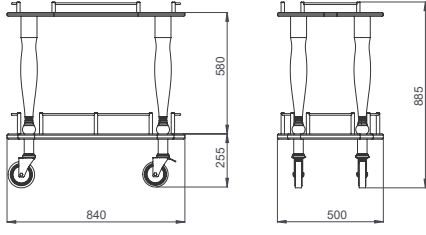

GLSA 102

Dış Ölçüler: 840x500x835/885 mm
Kenarlıklar paslanmaz çelik mil
Ağırlık : 28 kg

Dimensions: 840x500x835/885 mm
Stainless steel protective rails
Weight : 28 kg

GLSA 112

Dış Ölçüler: Ø750x835 mm
İtme kulbu ve kenarlıklar s/s
Sürgülü tabla
Ağırlık : 30 kg

Dimensions: Ø750x835 mm
Stainless steel protective rails and
handle for pushing
Extractable serving table
Weight : 30 kg

GOLD SERIES

SERVING TROLLEYS

GLSA 122

Dış Ölçüler: Ø830x835 mm
İtme kulbu ve kenarlıklar s/s
Sürgülü tabla
Ağırlık : 32 kg

Dimensions: Ø830x835 mm
Stainless steel protective rails and
handle for pushing
Extractable serving table
Weight : 32 kg

GLSA 132

Dış Ölçüler: 1000x550x835/885 mm
İtme kulbu ve kenarlıklar Paslanmaz
çelik
Sürgülü tabla
Ağırlık : 57 kg

Dimensions: 1000x550x835/885 mm
Stainless steel protective rails and
handle for pushing
Extractable serving table
Weight : 57 kg