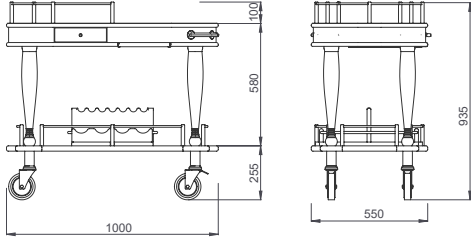

Dimensions: Ø750x835/1350 mm
Stainless steel protective rails and handle for pushing
Extractable serving table
Wooden stand for glasses with wooden leg on upper shelf 500 mm
Weight : 34 kg

GOLD SERIES

SERVING TROLLEYS

GLSA 152

Dış Ölçüler : Ø830x835/1355 mm
İtme kulbu ve kenarlıklar paslanmaz çelik
Sürgülü tabla
Ø 500 mm ahşap tablalı bardak standı
Ağırlık : 38 kg

Dimensions: Ø830x835/1355 mm
Stainless steel protective rails and handle for pushing
Extractable serving table
Wooden stand for glasses with wooden leg on upper shelf 500 mm
Weight : 38 kg

GOLD SERİSİ

ŞARAP SERVİS ARABALARI

GLST 112

Dış Ölçüler: 1000x550x 835/ 935 mm
Üst tabla komple paslanmaz çelik sac
Sürgülü tabla
İtme kulbu ve kenarlıklar paslanmaz çelik
Alt tablada seyyar şişelik
4 adet akrilik şişe soğutucu
Şarap kovası ve buz kovası opsiyoneldir
Ağırlık : 55 kg

Dimensions: 1000x550x 835/ 935 mm
Upper work surface with stainless steel
Extractable serving table
Stainless steel protective rails and handle for pushing
Mobile bottle holder on lower shelf
4 pcs of acrylic wine coolers
Wine buckets and ice buckets are optional
Weight: 55 kg