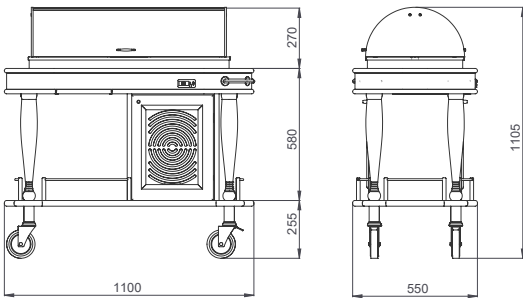

- Dimensions: 1100x550x835/1105 mm
- Cooling system with eutectic cooling pack
- Well dimensions : 800x340x85 mm
- Plexiglass roll top with lids opening from both sides
- Extractable serving table
- Stainless steel protective rails and handle for pushing
- 4 x GN 1/3 + 2 x GN 1/6 capacity
- Weight : 90 kg

- Dimensions: 1100x550x835/1170 mm
- Cooling system with compressor (250W-230v 1N AC 50 Hz)
- 4 X GN 1/3 + 2 X GN 1/6 capacity
- Well dimensions : 800x340x85 mm
- Plexiglass roll top with lids opening from both sides
- Wooden serving shelf on plexiglass top
- Extractable serving table
- Stainless steel protective rails and handle for pushing
- Thermostat with digital indicator
- Weight : 92 kg