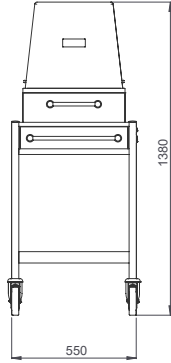

SLPS 202

- Dış Ölçüler: 1100x550x850/1380 mm
- Perfore paslanmaz çelik soğutma yüzeyi, itme kulbu, ayaklar
- İki taraftan açılabilir 2 katlı, yanları ahşap kaplı plexiglass camekan
- 2 x çekmece ve sürgülü tabla,
- Havuz Ölçüsü : 800x340x85 mm
- Ağırlık : 55 kg

- Dimensions: 1100x550x850/1380 mm
- Stainless steel perforated cooling surface, tube handle for pushing and legs
- Double-storied plexiglass top with wooden sides and lids opening from both sides
- 2 x drawers, extractable serving table
- Well dimensions : 800x340x85 mm
- Weight : 55 kg