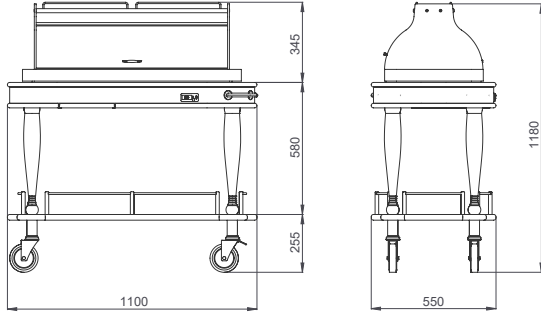

GOLD SERİSİ

SICAK MEZE ARABALARI

GLSS 102 (+30/+110C)

- Dış Ölçüler: 1100x550x835/1180 mm
- Kuru tip rezistanslı ısıtmalı
- 4x1/3 /6,5 cm GN + 2x1/6 x 6,5cm GN kapasiteli
- Havuz Ölçüsü : 800x340x85 mm
- İki taraftan sürgülü açılabilir, plexi glass camekan
- Ahşap servis raflı
- Sürgülü tabla
- İtme kulbu ve kenarlıklar paslanmaz çelik
- Tabak servisi için paslanmaz çelik katlanabilir tabaklık
- Dijital göstergeli termostat
- Ağırlık : 65 kg

- Dimensions: 1100x550x835/1180 mm
- Dry heating system with heating element
- 4x1/3 /6,5 cm GN + 2x1/6 x 6,5cm GN capacity
- Well dimensions : 800x340x85 mm
- Plexiglass roll top with lids opening from both sides
- Wooden serving shelf on plexiglass top
- Extractable serving table
- Stainless steel protective rails and handle for pushing
- Stainless steel foldable dish plate
- Thermostat with digital indicator
- Weight : 65 kg