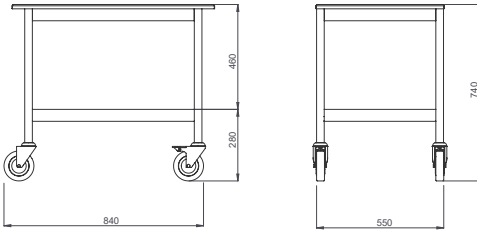

SLGR 102

- Dış Ölçüler: 840x550x740 mm
- Paslanmaz çelik kenarlıklar, ayaklar
- Ağırlık : 25 kg
- Dimensions: 840x550x740 mm
- Stainless steel protective rails and legs
- Weight : 25 kg