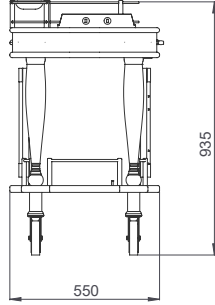

GOLD SERİSİ

FLAMBE ARABALARI