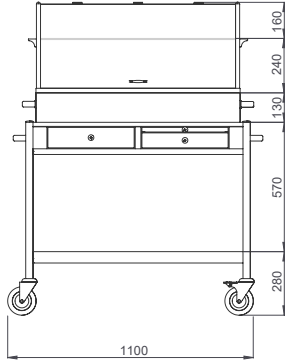

SLPS 202

- Dış Ölçüler: 1100x550x850/1380 mm
- Perfore paslanmaz çelik soğutma yüzeyi, itme kulbu, ayaklar
- İki taraftan açılabilir 2 katlı, yanları ahşap kaplı plexiglass camekan
- 2 x çekmece ve sürgülü tabla,
- Havuz Ölçüsü : 800x340x85 mm
- Ağırlık : 55 kg

- Dimensions: 1100x550x850/1380 mm
- Stainless steel perforated cooling surface, tube handle for pushing and legs
- Double-storied plexiglass top with wooden sides and lids opening from both sides
- 2 x drawers, extractable serving table
- Well dimensions : 800x340x85 mm
- Weight : 55 kg