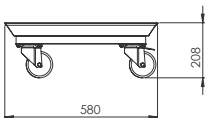

BASKET TAŞIMA ARABALARI

BASKET TRANSPORT TROLLEYS

KTA 111

- Dış Ölçüler: 580x580x208 mm
- Paslanmaz çelik 1,2mm alt tabla
- Plastik göbekli, yağa dayanıklı kauçuk sırtlı tekerlek
- Dimensions: 580x580x208 mm
- Stainless steel 1,2 mm thickness for lower shelf
- Grease proof rubber wheels