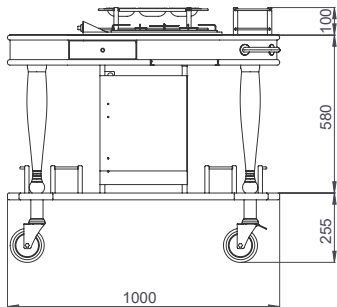

- Dimensions: 1000x550x835/1110 mm
- Heating system with electricity or gel fuel (Must be specified when ordering)
- Polyethylene cutting board
- Extractable serving table
- Stainless steel tube handle for pushing and protective rails
- Stainless steel cutlery serving plate, foldable dish holder, 2 pcs of spice containers
- Thermostat with digital indicator
- Weight : 65 kg

- Dimensions: 1000x550x835/935 mm
- 3 pcs of metal rods to prevent hot pans damaging the wooden surface
- Drawer and extractable serving table
- Two-headed stainless steel burner with gas and lighting device
- Stainless steel tube handle for pushing and protective rails
- Stainless steel bottle holders (Spice containers are optional)
- Wooden cabinet for gas cylinder on lower shelf (without gas cylinder)
- Weight : 55 kg