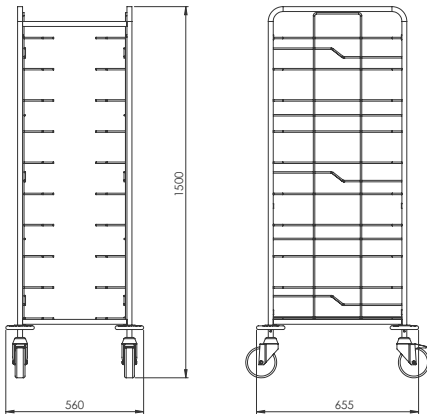

SERVİS TEPSESİ TAŞIMA ARABALARI

TRAY TRANSPORT TROLLEYS