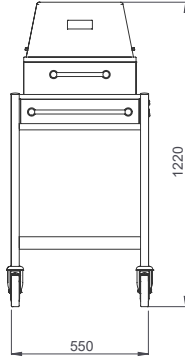

SILVER SERİSİ

PASTA ARABALARI

SLPS 102

- Dış Ölçüler: 1100x550x850/1220 mm
- Buz akülü soğutma sistemi
- Perfore paslanmaz çelik soğutma yüzeyi, itme kulbu, ayaklar
- İki taraftan açılabilir yanları ahşap plexiglass camekan
- 2 x çekmece ve sürgülü tabla,
- Havuz Ölçüsü : 800x340x85 mm
- Ağırlık : 50 kg

- Dimensions: 1100x550x850/1220 mm
- Cooling system with eutectic cooling pack
- Stainless steel perforated cooling surface, tube handle for pushing and legs
- Wooden serving shelf on plexiglass top with lids opening from both sides
- 2 x drawers, extractable serving table
- Well dimensions : 800x340x85 mm
- Weight : 50 kg