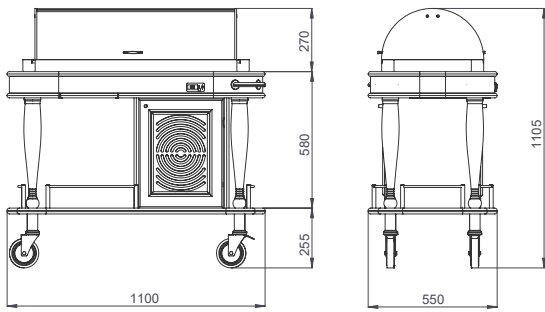

- Dimensions: Ø 750x835 /1110 mm
- Mobile corian serving surface inside plexi glass roll top Ø 520 mm
- Plexiglass roll top adjustable to 180 degrees
- Extractable serving table
- Stainless steel tube handle for pushing and protective rails
- Weight: 43 kg

GOLD SERIES

CHEESE AND DESSERT TROLLEYS

GLCS 302 (+4/+10C)

- Dış Ölçüler: 1100x550x835 /1175 mm
- Kompresörlü soğutma sistemi (250W-230v 1N AC 50 Hz)
- Soğutma yüzeyi perfore paslanmaz çelik sac
- Havuz Ölçüsü : 800x340x85 mm
- İki taraftan sürgülü açılabilen plexi glass camekan
- Ahşap servis rafı
- Sürgülü tabla
- İtme kulbu ve kenarlıklar paslanmaz çelik
- Dijital göstergeli termostat
- Ağırlık : 91 kg

- Dimensions: 1100x550x835 /1175 mm
- Cooling system with compressor (500w-230v 1N AC -50 Hz)
- Perforated stainless steel cooling surface
- Well dimensions: 800x340x85 mm
- Plexiglass roll top with lids opening from both sides
- Wooden serving shelf on plexiglass top
- Extractable serving table
- Stainless steel tube handle for pushing and protective rails
- Thermostat with digital indicator
- Weight : 91 kg

- Dimensions: 1100x550x835 /1105 mm
- Cooling system with compressor (500w-230v 1N AC -50 Hz)
- Perforated stainless steel cooling surface
- Well dimensions : 800x340x85 mm
- Plexiglass roll top with lids opening from both sides
- Extractable serving table
- Stainless steel tube handle for pushing and protective rails
- Thermostat with digital indicator
- Weight : 89 kg