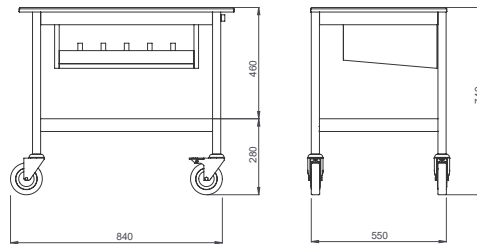

SLGR 122

- Dış Ölçüler: 840x550x740 mm
- Paslanmaz çelik kenarlıklar, ayaklar
- Üst tabla altında çatal, kaşık ve bıçak için bölme
- Ağırlık : 32 kg
- Dimensions: 840x550x740 mm
- Stainless steel protective rails and legs
- Holder for cutlery under upper shelf
- Weight : 32 kg