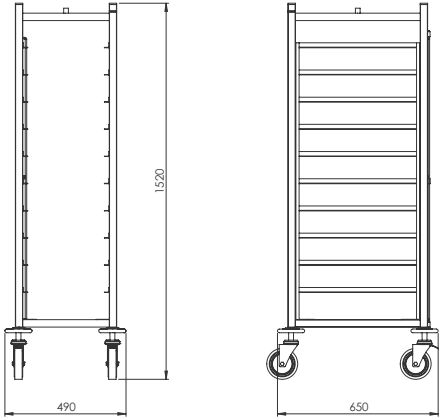

Z RAYLI GN KÜVET TAŞIMA ARABALARI

Z- RAILS GN CONTAINER TRANSPORT TROLLEYS

ZSCT 208

- Dış Ölçüler: 680x650x920 mm
- 25x25 mm paslanmaz çelik profil
- Üst tabla 1 mm paslanmaz çelik sac
- Antişok plastik disk tampon
- Fırın içinde kullanılamaz
- Raylar önden ve arkadan
- 2/1 GN 8

- Dimensions: 680x650x920 mm
- 25x25 mm stainless steel tubular construction
- 1 mm stainless steel top shelf
- Shock-proof plastic disc bumpers
- Not for usage in the oven.
- Rails with stop bars at both sides
- 2/1 GN 8

ZSCT 110

- Dış Ölçüler: 490x650x1520 mm
- 25x25 mm paslanmaz çelik profil
- Üst tabla 1 mm paslanmaz çelik sac
- Antişok plastik disk tampon
- Fırın içinde kullanılamaz
- Raylar önden ve arkadan stoperli
- 1/1 GN 10

- Dimensions: 490x650x1520 mm
- 25x25 mm stainless steel tubular construction
- 1 mm stainless steel top shelf
- Shock-proof plastic disc bumpers
- Not for usage in the oven.
- Rails with stop bars at both sides
- 1/1 GN 10

ZSCT 210

- Dış Ölçüler: 685x645x1520 mm
- 25x25 mm paslanmaz çelik profil
- Üst tabla 1 mm paslanmaz çelik sac
- Antişok plastik disk tampon
- Fırın içinde kullanılamaz
- Raylar önden ve arkadan stoperli
- 2/1 GN 10

- Dimensions: 685x645x1520 mm
- 25x25 mm stainless steel tubular construction
- 1 mm stainless steel top shelf
- Shock-proof plastic disc bumpers
- Not for usage in the oven.
- Rails with stop bars at both sides
- 2/1 GN 10