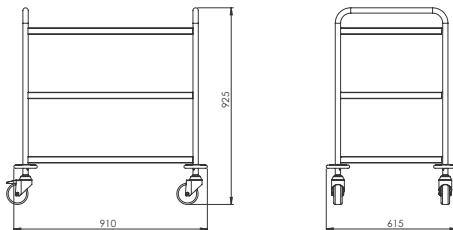

CSA 321

- Dış Ölçüler: 910x615x925 mm
- Kapasite: 120 kg
- Ağırlık: 16 kg
- AISI 304 Paslanmaz çelikten üretilmiştir
- Pres baskılı tablalar temizlikte kolaylık sağlar.
- 2 adet frenli, 2 adet sabit tam döner tekerleklidir
- Sert zeminlerde kullanılan arabalarda ses çıkmasını önlemek için poliüretan ya da kauçuk tekerlekler kullanılır

- Dimensions: 910x615x925 mm
- Capacity: 120 kg
- Weight: 16 kg
- Complete AISI 304 stainless steel
- Pressed shelves are easy to clean
- 4 rotating wheels, 2 with brakes
- Polyurethane or rubber wheels to be used on hard grounds to prevent the noise