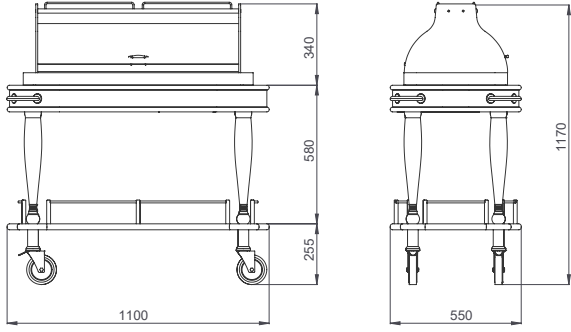

GOLD SERİSİ

BALIK TEŞHİR ARABALARI