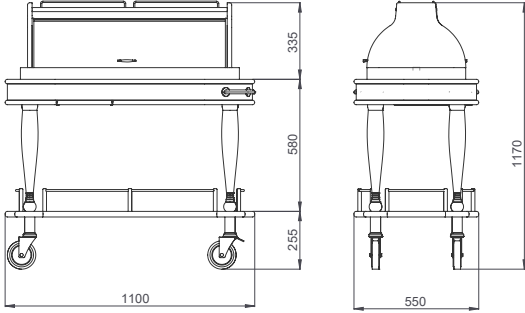

GOLD SERİSİ

MEZE ARABALARI