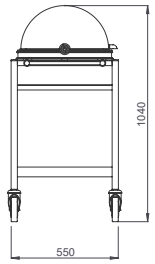

SILVER SERIES

SERVING TROLLEYS