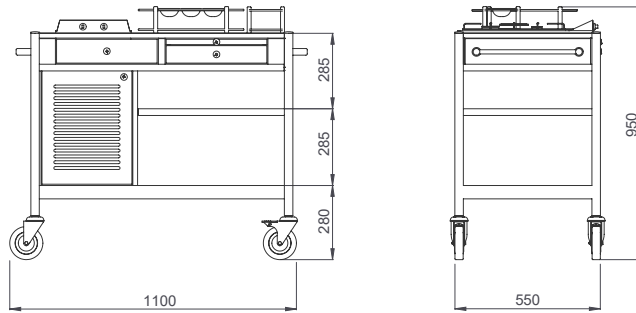

- Dimensions: 1100x550x850/950 mm
- 4 pcs of metal rods to prevent hot pans damaging the wooden surface
- Two-headed stainless steel burner with gas and lighting device
- Stainless steel tube handle for pushing and legs
- 2 x drawers, extractable serving table
- Wooden cabinet for gas cylinder on lower shelf (without gas cylinder)
- Stainless steel bottle holders, spice containers are optional
- Weight : 64 kg