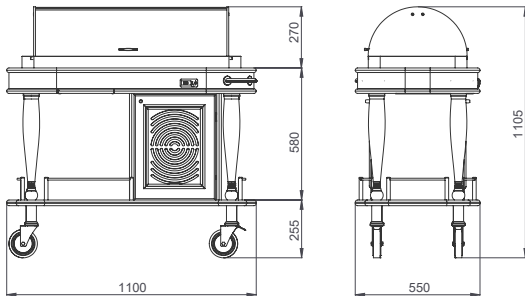

- Dimensions: 1100x550x835 /1105 mm
- Cooling system with compressor (500w-230v 1N AC -50 Hz)
- Perforated stainless steel cooling surface
- Well dimensions : 800x340x85 mm
- Plexiglass roll top with lids opening from both sides
- Extractable serving table
- Stainless steel tube handle for pushing and protective rails
- Thermostat with digital indicator
- Weight : 89 kg

GLPS 112

- Dış Ölçüler: 1100x550x835/1105 mm
- Buz akülü soğutma sistemi
- Perfore paslanmaz çelik soğutma yüzeyi
- Havuz Ölçüsü : 800x340x85 mm
- İki taraftan açılabilir plexi glass camekan
- Sürgülü tabla
- İtme kulbu ve kenarlıklar paslanmaz çelik
- Ağırlık : 63 kg
- Dimensions: 1100x550x835/1105 mm
- Cooling system with eutectic cooling pack
- Perforated stainless steel cooling surface
- Well dimensions: 800x340x85 mm
- Plexiglass roll top with lids opening from both sides
- Extractable serving table
- Stainless steel protective rails and handle for pushing
- Weight : 63 kg

- Dimensions: 1100x550x835/1175 mm
- Cooling system with compressor (250W-230v 1N AC 50 Hz)
- Perforated stainless steel cooling surface
- Well dimensions : 800x340x85 mm
- Plexiglass roll top with lids opening from both sides
- Wooden serving shelf on plexiglass top
- Extractable serving table
- Stainless steel protective rails and handle for pushing
- Thermostat with digital indicator
- Weight : 91 kg

- Dimensions: 1100x550x835/1105 mm
- Cooling system with compressor (250W-230v 1N AC 50 Hz)
- Perforated stainless steel cooling surface
- Well dimensions : 800x340x85 mm
- Plexiglass roll top with lids opening from both sides
- Extractable serving table
- Stainless steel protective rails and handle for pushing
- Thermostat with digital indicator
- Weight : 89 kg