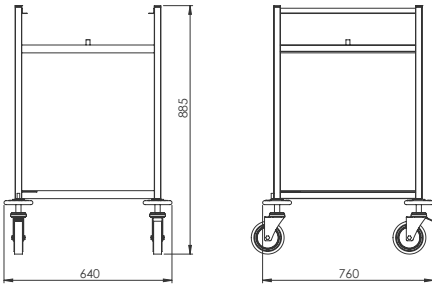

URCT 218

- Dış Ölçüler: 860x650x1770 mm
- 25x25 mm paslanmaz çelik profil
- Antişok plastik disk tampon
- Fırın içinde kullanılmaz
- U Raylar önden stoperli
- Arkadan paslanmaz çelik mil ile emniyetli stoperlidir
- 2/1 GN 18

- Dimensions: 66x85x168 cm
- 25x25 mm stainless steel tubular construction
- Shock-proof plastic disc bumpers
- Not for usage in the oven.
- U rails with stop bars at front side
- Stainless steel rod extra securing device at back side
- 2/1 GN 18

Z RAYLI GN KÜVET TAŞIMA ARABALARI

Z- RAILS GN CONTAINER TRANSPORT TROLLEYS

ZSCT 201

- Dış Ölçüler: 640x760x885 mm
- 25x25 mm paslanmaz çelik profil
- Üst tabla 1 mm paslanmaz çelik sac
- Antişok plastik disk tampon
- Fırın içinde kullanılmaz
- 2/1 GN

- Dimensions: 640x760x885 mm
- 25x25 mm stainless steel tubular construction
- 1 mm stainless steel top shelf
- Shock-proof plastic disc bumpers
- Not for usage in the oven.
- 2/1 GN

ZSCT 108

- Dış Ölçüler: 485x650x1000 mm
- 25x25 mm paslanmaz çelik profil
- Üst tabla 1 mm paslanmaz çelik sac
- Antişok plastik disk tampon
- Fırın içinde kullanılmaz
- Raylar önden ve arkadan stoperli
- 1/1 GN 8

- Dimensions: 485x650x1000 mm
- 25x25 mm stainless steel tubular construction
- 1 mm stainless steel top shelf
- Shock-proof plastic disc bumpers
- Not for usage in the oven.
- Rails with stop bars at both sides
- 1/1 GN 8