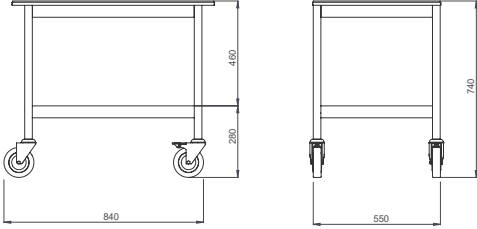

SILVER SERİSİ

GUERİDON ARABALARI