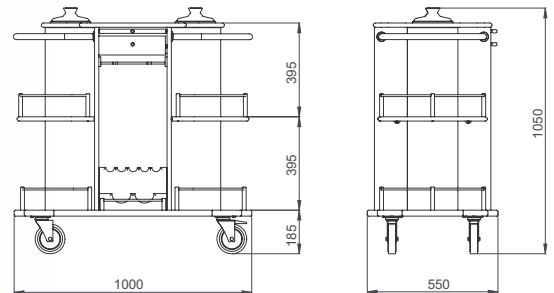

GLIS 142

- Dış Ölçüler : Ø 830x835/1355 mm
 - Ø500 mm ahşap tablalı bardak standı
 - Sürgülü tabla
 - İtme kulbu ve kenarlıklar paslanmaz çelik
 - Şarap kovası ve buz kovası opsiyoneldir
 - Ağırlık : 48 kg
- Dimensions: Ø 830x835/1355 mm
 - Wooden stand for glasses with wooden leg on upper shelf Ø 500 mm
 - Extractable serving table
 - Stainless steel protective rails and handle for pushing
 - Wine buckets and ice buckets are optional
 - Weight : 48 kg

GOLD SERIES

LIQUOR AND WINE SERVING TROLLEYS

GLIS 312

- Dış Ölçüler: 1000x550x835/1050 mm
- Alt tabla üzerinde seyyar şişelik
- Üst tabla altında plexi glass bardak tutucu
- Bir adet çekmece ve sürgülü tabla
- İtme kulbu ve kenarlıklar paslanmaz çelik
- 2 adet izoleli buz kovası
- Şarap kovası ve buz kovası opsiyoneldir
- Ağırlık : 52 kg

- Dimensions: 1000x550x835/1050 mm
- Mobile bottle stand on lower shelf
- Plexiglass stand with catches for holding glasses under upper shelf
- Drawer and extractable serving table
- Stainless steel protective rails and handle for pushing
- 2 pcs of isolated ice buckets
- Wine buckets and ice buckets are optional
- Weight : 52 kg

- Dimensions: Ø 750x835/1110 mm
- Cooling system with eutectic cooling pack
- ABS cooling well with eutectic cooling pack Ø 440 / 65 mm
- Perforated stainless steel cooling surface Ø 520 mm
- Plexiglass roll top adjustable to 180 degrees
- Extractable serving table
- Stainless steel tube handle for pushing and protective rails
- Weight : 41 kg