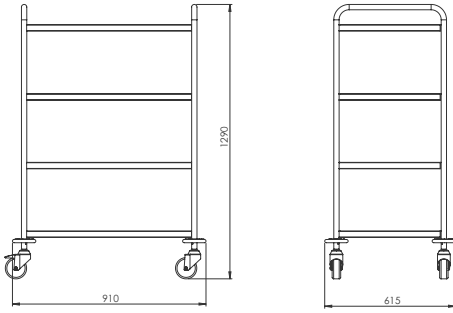

PASLANMAZ ÇELİK SERVİS ARABALARI

STAINLESS STEEL SERVICE TROLLEYS

CSA 421

- Dış Ölçüler: 910x615x1290 mm
- Kapasite: 150 kg
- Ağırlık: 25 kg
- AISI 304 paslanmaz çelikten üretilmiştir
- Pres baskılı tablalar temizlikte kolaylık sağlar.
- 2 adet frenli, 2 adet sabit tam döner tekerleklidir
- Sert zeminlerde kullanılan arabalarda ses çıkmasını önlemek için poliüretan ya da kauçuk tekerlekler kullanılır
- Dimensions: 910x615x1290 mm
- Capacity: 150 kg
- Weight: 25 kg
- Complete AISI 304 stainless steel
- Pressed shelves are easy to clean
- 4 rotating wheels, 2 with brakes
- Polyurethane or rubber wheels to be used on hard grounds to prevent the noise