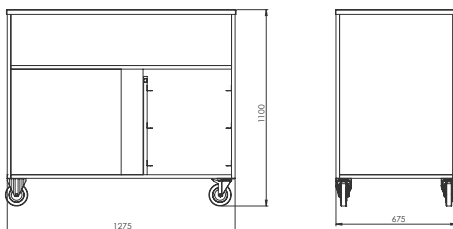

PBT 211

- Dış Ölçüler: 1275x675x1100 mm
- Karkas AISI 304 paslanmaz çelik profilden üzeri komple laminant kaplı
- Üst havuz AISI 304 paslanmaz çelik sacdan, içinde 1 adet kauçuk çöp kutusu
- 3x1/6 GNX150 mm çatal-kaşık-bıçak kabı
- 1 x 550x550x250 mm tabak havuzu
- 3 x 500x500 mm basket rayı
- 2 x sürgü kapak, 1 x plastik çöp bidonu
- 2 si sabit 2 si frenli, dönerli Ø125 mm tekerlek
- Dimensions: 1275x675x1100 mm
- Metal structure is made of AISI 304 stainless steel profile coated with laminate completely
- Top well is made of AISI 304 stainless steel with a rubber trash bin
- 3 x 1/6 GNX150 mm cutlery unit
- 1 x 550x550x250 mm well for plates
- 3 x basket rails 500x500
- 2 x sliding door and 1x plastic trash bin
- 2 of the Ø125 mm wheels are fixed with break the others are rotating