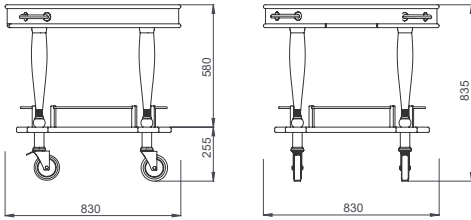

GLSA 102

Dış Ölçüler: 840x500x835/885 mm
Kenarlıklar paslanmaz çelik mil
Ağırlık : 28 kg

Dimensions: 840x500x835/885 mm
Stainless steel protective rails
Weight : 28 kg

GLSA 112

Dış Ölçüler: Ø750x835 mm
İtme kulbu ve kenarlıklar s/s
Sürgülü tabla
Ağırlık : 30 kg

Dimensions: Ø750x835 mm
Stainless steel protective rails and
handle for pushing
Extractable serving table
Weight : 30 kg

GOLD SERIES

SERVING TROLLEYS

GLSA 122

Dış Ölçüler: Ø830x835 mm
İtme kulbu ve kenarlıklar s/s
Sürgülü tabla
Ağırlık : 32 kg

Dimensions: Ø830x835 mm
Stainless steel protective rails and
handle for pushing
Extractable serving table
Weight : 32 kg

GLSA 132

Dış Ölçüler: 1000x550x835/885 mm
İtme kulbu ve kenarlıklar Paslanmaz
çelik
Sürgülü tabla
Ağırlık : 57 kg

Dimensions: Ø750x835/1350 mm
Stainless steel protective rails and handle for pushing
Extractable serving table
Wooden stand for glasses with wooden leg on upper shelf 500 mm
Weight : 34 kg

GOLD SERIES

SERVING TROLLEYS