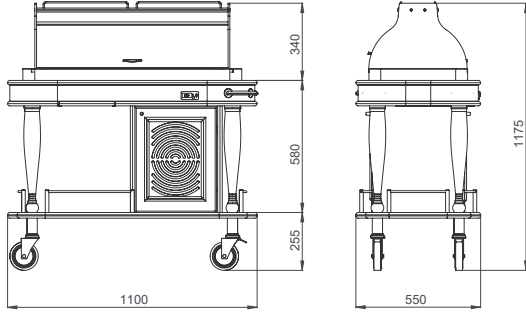

GOLD SERIES

PASTRY TROLLEYS

GLPS 302 (+4/+10C)

- Dış Ölçüler: 1100x550x835/1175 mm
- Kompresörlü soğutma sistemi (250W-230v 1N AC 50 Hz)
- Perfore paslanmaz çelik soğutma yüzeyi
- Havuz Ölçüsü : 800x340x85 mm
- İki taraftan sürgülü açılabilir plexi glass camekan
- Ahşap servis rafı
- Sürgülü tabla
- İtme kulbu ve kenarlıklar paslanmaz çelik
- Dijital göstergeli termostat
- Ağırlık : 91 kg

- Dimensions: 1100x550x835/1175 mm
- Cooling system with compressor (250W-230v 1N AC 50 Hz)
- Perforated stainless steel cooling surface
- Well dimensions : 800x340x85 mm
- Plexiglass roll top with lids opening from both sides
- Wooden serving shelf on plexiglass top
- Extractable serving table
- Stainless steel protective rails and handle for pushing
- Thermostat with digital indicator
- Weight : 91 kg