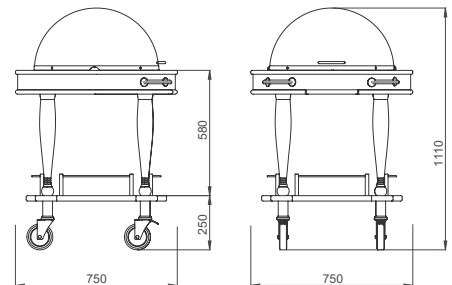

- Dimensions: 1000x550x835/1050 mm
- Mobile bottle stand on lower shelf
- Plexiglass stand with catches for holding glasses under upper shelf
- Drawer and extractable serving table
- Stainless steel protective rails and handle for pushing
- 2 pcs of isolated ice buckets
- Wine buckets and ice buckets are optional
- Weight : 52 kg

- Dimensions: Ø 750x835/1110 mm
- Cooling system with eutectic cooling pack
- ABS cooling well with eutectic cooling pack Ø 440 / 65 mm
- Perforated stainless steel cooling surface Ø 520 mm
- Plexiglass roll top adjustable to 180 degrees
- Extractable serving table
- Stainless steel tube handle for pushing and protective rails
- Weight : 41 kg

- Dimensions: Ø 750x835 /1110 mm
- Mobile corian serving surface inside plexi glass roll top Ø 520 mm
- Plexiglass roll top adjustable to 180 degrees
- Extractable serving table
- Stainless steel tube handle for pushing and protective rails
- Weight: 43 kg