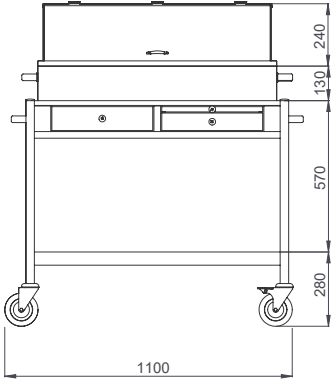

SILVER SERİSİ

BALIK TEŞHİR ARABALARI