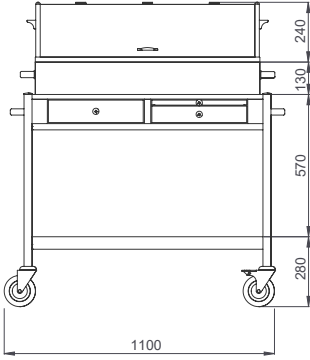

SILVER SERİSİ

PASTA ARABALARI

SLPS 102

- Dış Ölçüler: 1100x550x850/1220 mm
- Buz akülü soğutma sistemi
- Perfore paslanmaz çelik soğutma yüzeyi, itme kulbu, ayaklar
- İki taraftan açılabilir yanları ahşap plexiglass camekan
- 2 x çekmece ve sürgülü tabla,
- Havuz Ölçüsü : 800x340x85 mm
- Ağırlık : 50 kg

- Dimensions: 1100x550x850/1220 mm
- Cooling system with eutectic cooling pack
- Stainless steel perforated cooling surface, tube handle for pushing and legs
- Wooden serving shelf on plexiglass top with lids opening from both sides
- 2 x drawers, extractable serving table
- Well dimensions : 800x340x85 mm
- Weight : 50 kg