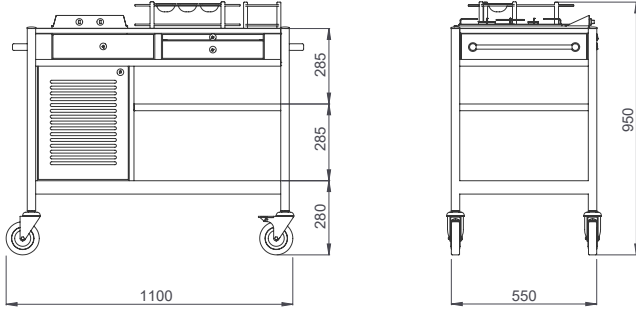

SILVER SERİSİ

FLAMBE ARABALARI