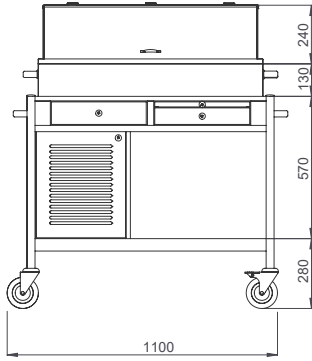

- Dimensions: 1100x550x850/1220 mm
- Cooling system with eutectic cooling pack
- Stainless steel tube handle for pushing
- Plexiglass top with lids opening from both sides
- 2 x drawers, extractable serving table
- Well dimensions : 800x340x85 mm
- Weight : 49 kg