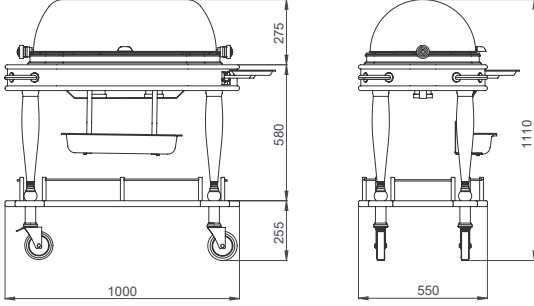

GOLD SERİSİ

ROAST BEEF ARABALARI