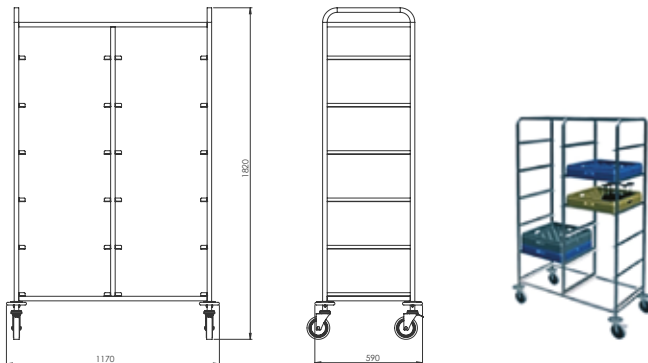

BASKET TAŞIMA ARABALARI

BASKET TRANSPORT TROLLEYS

BTR 612

1. Dış Ölçüler: 1170x590x1820 mm
   - 25X25 mm paslanmaz çelik kutu profil konstrüksiyon
   - L raylı 1,5 mm paslanmaz çelik
   - Anti-şok plastik disk tampon
   - Plastik göbekli, yağa dayanıklı kauçuk sırtlı tekerlek
2. Dimensions: 1170x590x1820 mm
   - 25X25 mm stainless steel square tube frame rack
   - 1,5 mm stainless steel L shaped rails
   - Shock-resistant plastic disc bumpers
   - Grease proof rubber wheels .