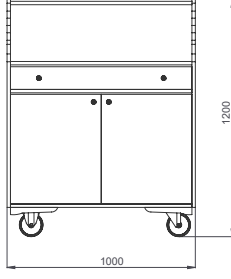

GBN 512

- Ölçüler: 1000x500x1200 mm
- 2 kapak bulunur
- 1 çekmece bulunur
- MDF üzeri ahşap kaplama
- Ağırlık : 53 kg

- Dimensions: 1000x500x1200 mm
- 2 doors
- 1 drawer
- Wooden veneer on MDF
- Solid wooden
- Weight : 53 kg

GBN 6002

- Ölçüler: 500x500x900 mm
- 1 çekmece bulunur
- MDF üzeri ahşap kaplama
- Ağırlık : 28 kg

- Dimensions: 500x500x900 mm
- 1 drawer
- Wooden veneer on MDF
- Weight : 28 kg

GARSON BANKOLARI WAITER STATIONS

GBN 7212

- Ölçüler: 1000x500x1150 mm
- 2 adet kapak bulunur
- 2 adet çekmece bulunur
- MDF üzeri ahşap kaplama
- Ağırlık : 69 kg

- Dimensions: 1000x500x1150 mm
- 2 doors
- 2 drawers
- Wooden veneer on MDF
- Weight : 69 kg

GBN 7222

- Ölçüler: 1000x500x1400 mm
- 2 kapak bulunur
- 2 çekmece bulunur
- MDF üzeri ahşap kaplama
- Ağırlık : 74 kg

- Dimensions: 1000x500x1400 mm
- 2 doors
- 2 drawers
- Wooden veneer on MDF
- Weight : 74 kg