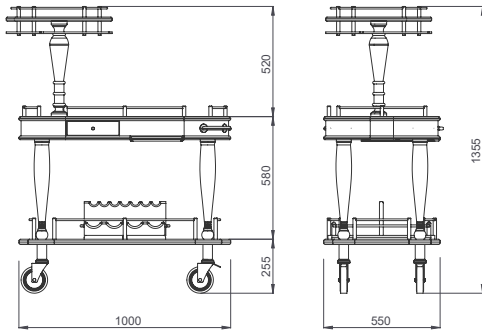

GOLD SERIES

WINE DISPLAY TROLLEYS

GLST 142