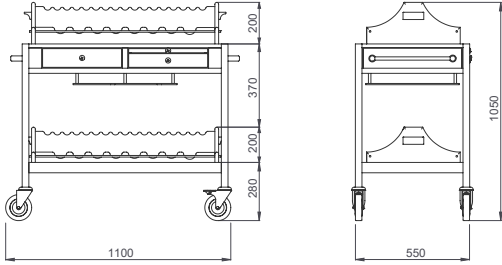

SILVER SERİSİ

ŞARAP TEŞHİR ARABALARI

SLST 102

- Dış Ölçüler: 1100x550x850/1050 mm
- 2 x çekmece ve sürgülü tabla
- Üst tabla ve alt tabla üzerinde seyyar ahşap şişelik
- Plexi glass bardaklık
- Ağırlık : 48 kg

- Dimensions : 1100x550x850/1050 mm
- 2 x drawers, extractable serving table
- Mobile wooden bottle holders on both upper and lower shelves
- Plexiglass stand with catches for holding glass es under upper shelf
- Weight : 48 kg