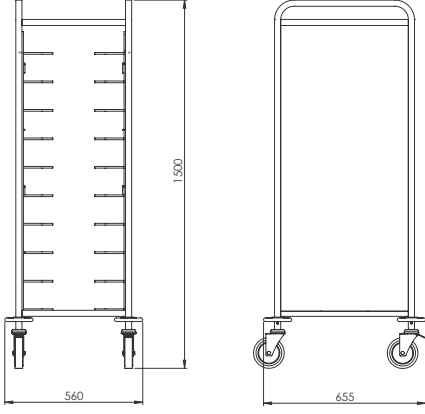

CLT 110TL3

- Dış Ölçüler: 560x655x1500 mm
- 25x25 mm paslanmaz çelik kare profil karkas
- Paslanmaz çelik tel raylar
- Anti-şok plastik disk tampon
- Üst ve üç tarafı lamine panel kaplı
- 1/1 GN-EN 10

- Dimensions: 560x655x1500 mm
- 25x25 mm stainless steel square tube frame
- Stainless steel wire rails
- Shock-proof plastic bumpers
- Top and three sides are covered with laminated panels
- 1/1 GN-EN 10