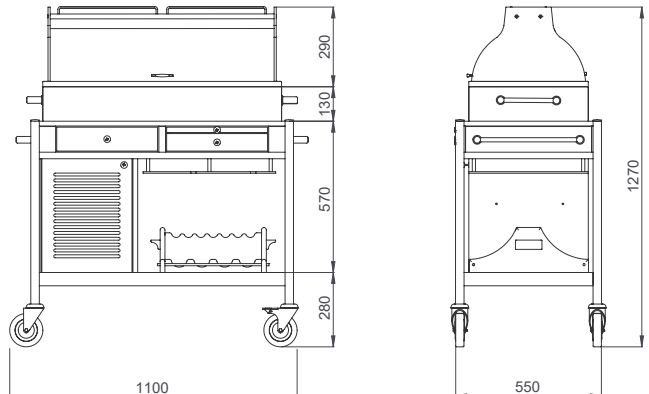

- Dimensions: 1100x550x850/1270 mm
- Plexiglass roll top with lids opening from both sides on upper shelf, wooden serving shelf on plexiglass roll top
- 2 x drawers, extractable serving table
- Mobile wooden bottle holders on both upper and lower shelves stand with catch es for holding glasses under upper shelf
- Weight : 54 kg

SILVER SERİSİ

ŞARAP TEŞHİR ARABALARI

SLST 312 (+5/15°C)

- Dış Ölçüler: 1100x550x850/1270 mm
 - Kompresör soğutma sistemi (250W-230v 1N AC 50 Hz)
 - İki taraftan sürgülü açılabilir plexiglass camekan, ahşap servis rafı
 - 2 x çekmece ve sürgülü tabla, plexiglass bardaklık
 - Alt tablada seyyar şişelik
 - Ağırlık : 85 kg
-
- Dimensions: 1100x550x850/1270 mm
 - Cooling system with compressor (250W-230 v 1N AC 50 Hz)
 - Plexiglass roll top with lids opening from both sides on upper shelf, wooden serving shelf on plexiglass roll top
 - 2 x drawers, extractable serving table
 - Mobile bottle holder on lower shelf
 - Weight : 85 kg

SILVER SERIES

WINE DISPLAY TROLLEYS

SILVER SERİSİ

LİKÖR VE ŞARAP SERVİS ARABALARI

SLIS 102

- Dış Ölçüler: 1100x550x850/1150 mm
 - Paslanmaz çelik kenarlık, itme kulbu, ayaklar
 - 2 x çekmece ve sürgülü tabla, plexiglass bardaklık
 - Buz ve şampanya kovaları opsiyoneldir
 - Ağırlık : 45 kg
- Dimensions: 1100x550x850/1150 mm
- Stainless steel protective rail on upper shelf, tube handle for pushing and legs
- 2 x drawers, extractable serving table, stand for glasses
- Ice buckets and champagne buckets are optional
- Weight : 45 kg