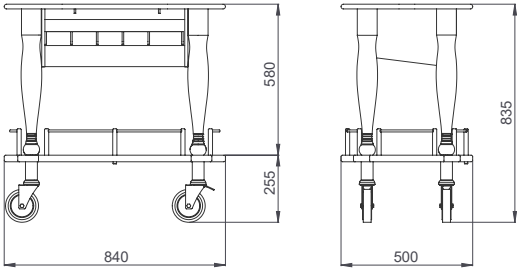

GOLD SERIES GUERİDON TROLLEYS