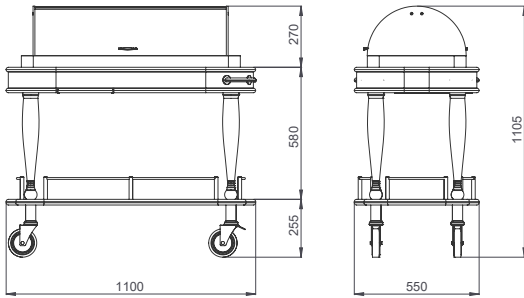

- Dimensions: Ø 750x835 /1110 mm
- Mobile corian serving surface inside plexi glass roll top Ø 520 mm
- Plexiglass roll top adjustable to 180 degrees
- Extractable serving table
- Stainless steel tube handle for pushing and protective rails
- Weight: 43 kg

- Dimensions: 1100x550x835 /1175 mm
- Cooling system with compressor (500w-230v 1N AC -50 Hz)
- Perforated stainless steel cooling surface
- Well dimensions: 800x340x85 mm
- Plexiglass roll top with lids opening from both sides
- Wooden serving shelf on plexiglass top
- Extractable serving table
- Stainless steel tube handle for pushing and protective rails
- Thermostat with digital indicator
- Weight : 91 kg

- Dimensions: 1100x550x835 /1105 mm
- Cooling system with compressor (500w-230v 1N AC -50 Hz)
- Perforated stainless steel cooling surface
- Well dimensions : 800x340x85 mm
- Plexiglass roll top with lids opening from both sides
- Extractable serving table
- Stainless steel tube handle for pushing and protective rails
- Thermostat with digital indicator
- Weight : 89 kg

GOLD SERİSİ

PASTA ARABALARI

GLPS 102

- Dış Ölçüler: 1100x550x835/1175 mm
- Buz akülü soğutma sistemi
- Perfore paslanmaz çelik soğutma yüzeyi
- Havuz Ölçüsü: 800x340x85 mm
- İki taraftan sürgülü açılabilir plexi glass camekan
- Ahşap servis rafı
- Sürgülü tabla
- İtme kulbu ve kenarlıklar paslanmaz çelik
- Ağırlık : 64 kg
- Dimensions: 1100x550x835/1175 mm
- Cooling system with eutectic cooling pack
- Perforated stainless steel cooling surface
- Well dimensions: 800x340x85 mm
- Plexiglass roll top with lids opening from both sides
- Wooden serving shelf on plexiglass top
- Extractable serving table
- Stainless steel protective rails and handle for pushing
- Weight : 64 kg