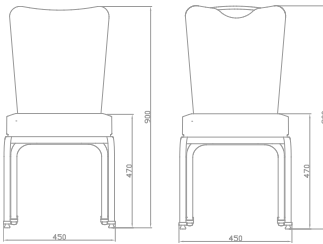

BSY 3034

BSY 3036