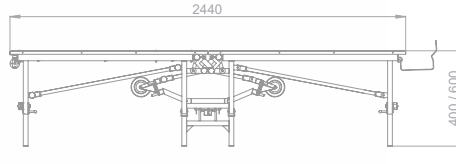

KLASİK PODYUM STAGE CLASSIC

Model Model	Code Kod	Ölçüler Dimensions(cm)	Üst Panel Top Panel
Classic	PDY 112	100x100x30/60	Laminat Parke+PVC / Laminated Parquet+PVC
Classic	PDY 122	100x100x30/60	Hali+Alüminyum / Carpet+Aluminium
Classic	PDY 131	100x100x30/60	Mineflo+Alüminyum / Minefle Cover+Aluminium
Classic	PDY 132	100x100x30/60	Mineflo+PVC / Minefle Cover+PVC

KATLANABİLİR PODYUM STAGE WINGY

PDY 321
1220X2440X400/600 mm
Hali + Aliminyum kenar
Carpeted + Aluminium edge