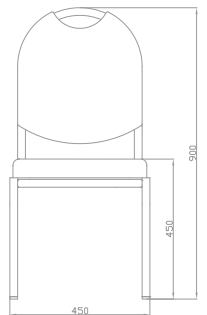

CHOICE

Geniş sırt formu ile oturması rahat bir modelimizdir.

It's a very comfortable chair thanks to its large seats.