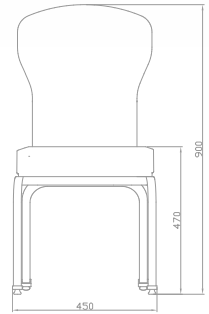

BSY 3030

90 47 47 8 45/35 8 648 pcs