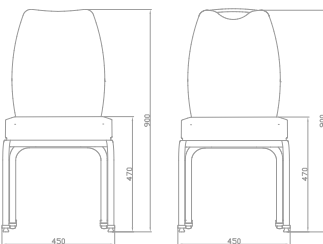

SELECT

Tüm modellere kolçak takılabilir.

Arms available on all models.