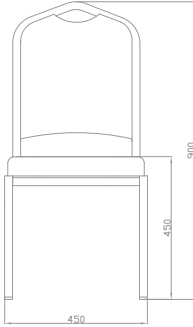

89 47 47 10 45/40 5 680pcs