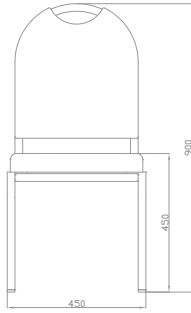

89 47 47 10 45/36 5 680pcs

BSE 302

89 47 47 10 45/36 5 680pcs

BSE 304

BSE 306

CHOICE

Geniş sırt formu ile oturması rahat bir modelimizdir.

It's a very comfortable chair thanks to its large seats.