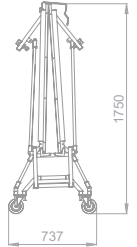

KLASİK PODYUM STAGE CLASSIC

Model Model	Code Kod	Ölçüler Dimensions(cm)	Üst Panel Top Panel
Classic	PDY 112	100x100x30/60	Laminat Parke+PVC / Laminated Parquet+PVC
Classic	PDY 122	100x100x30/60	Hali+Alüminyum / Carpet+Aluminium
Classic	PDY 131	100x100x30/60	Mineflo+Alüminyum / Minefle Cover+Aluminium
Classic	PDY 132	100x100x30/60	Mineflo+PVC / Minefle Cover+PVC

KATLANABİLİR PODYUM STAGE WINGY

PDY 321
1220X2440X400/600 mm
Hali + Aliminyum kenar
Carpeted + Aluminium edge