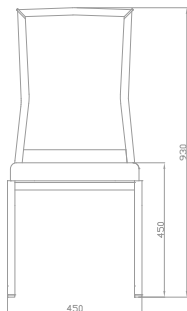

BSE 252

89 47 47 10 45/36 5 680pcs