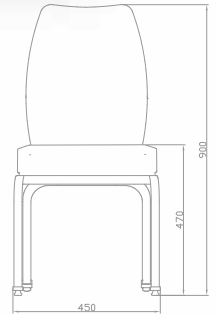

BSY 3038

90 47 47 8 45/35 8 648 pcs