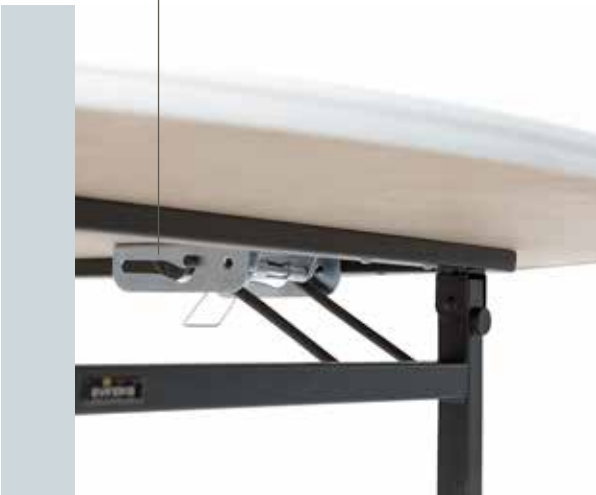

Flock kaplı masa.
Flock coated top.

Tek Dokunuş Sistemi One-Touch System

Çift güvenlik sistemi açık olduğunda; tek parmak dokunuşuyla ayaklar katlanabilmektedir.
The legs can be easily folded/unfolded by pulling the trigger of the double locking mechanism.

Evinoks patentli Alüminyum kenar, yüksek koruma sağlar.
Evinoks patented aluminium edge provides maximum protection.