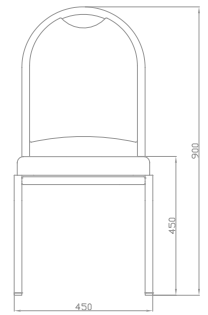

89 47 47 10 45/36 5 680pcs