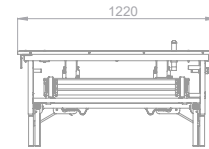

KLASİK PODYUM STAGE CLASSIC

Model Model	Code Kod	Ölçüler Dimensions(cm)	Üst Panel Top Panel
Classic	PDY 112	100x100x30/60	Laminat Parke+PVC / Laminated Parquet+PVC
Classic	PDY 122	100x100x30/60	Hali+Alüminyum / Carpet+Aluminium
Classic	PDY 131	100x100x30/60	Mineflo+Alüminyum / Minefle Cover+Aluminium
Classic	PDY 132	100x100x30/60	Mineflo+PVC / Minefle Cover+PVC

KATLANABİLİR PODYUM STAGE WINGY

PDY 321
1220X2440X400/600 mm
Hali + Aliminyum kenar
Carpeted + Aluminium edge