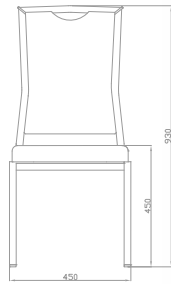

CORNER

Birçok modeli ile keskin ve dolgun bir çizgiye sahiptir salonunuzda şık bir görüntü sağlar. Kalıplanmış köşe plastikleri profil ile aynı renktedir.

A plump design with the sharp lines gives a very chic image to your halls. Moulded plastic corner detail is the same colour with the profile.

BSE 250

HHH H A H H H
89 47 47 10 45/36 5 680pcs