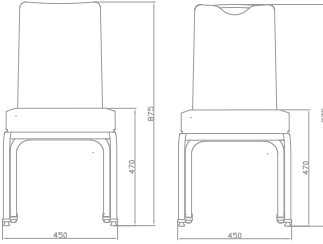

SELECT

Tüm modellere kolçak takılabilir.

Arms available on all models.