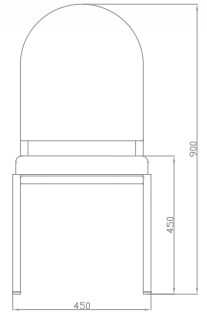

CHOICE

Geniş sırt formu ile oturması rahat bir modelimizdir.

It's a very comfortable chair thanks to its large seats.

BSE 310