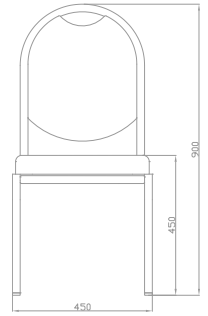

Swivel Type Feet
This feet type only for
38/40 profile form.

BSE 108

BSE 110

CASUAL

İstifleme tapası
Stack button

Paraşüt tip tapaların
çıkması zordur.
The parachute type
glides does not come
off.

CHOICE

BSE 300