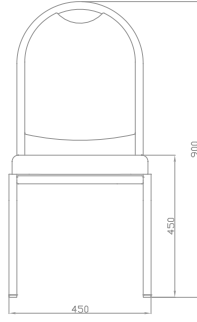

89 47 47 10 45/36 5 680pcs

BSE 302

89 47 47 10 45/36 5 680pcs

BSE 304

BSE 306

CHOICE

Geniş sırt formu ile oturması rahat bir modelimizdir.

It's a very comfortable chair thanks to its large seats.